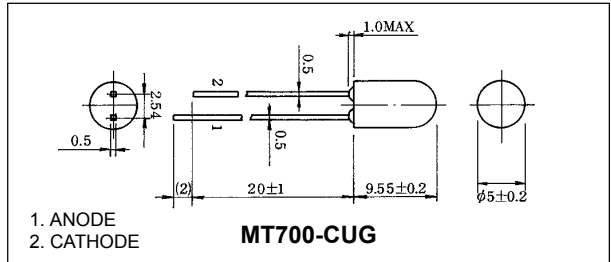

Ultra Bright T-1 3/4 LED Lamps

FEATURES

- Excellent on/off contrasts
- Low drive current
- High intensity green and InGaAlP yellow
- Choice of lens color
- Can be packaged on tape in a reel or in a box

MAXIMUM RATINGS (Ta = 25°C)

PART NO.	FORWARD CURRENT (I_F) (mA)	REVERSE VOLTAGE (V_R) (V)	POWER DISSIPATION (P_D) (mW)	OPERATING TEMPERATURE (T_{OP}) (°C)	STORAGE TEMPERATURE (T_{STG}) (°C)
MT2118-CUG	30	5.0	85	-25~+85	-25~+100
MT2318-CUG	30	5.0	85	-25~+85	-25~+100
MT2118-AUG	30	5.0	85	-25~+85	-25~+100
MT2318-AUG	30	5.0	85	-25~+85	-25~+100
MT3118A-UY	30	4.0	85	-25~+85	-25~+100
MT3218A-UY	30	4.0	85	-25~+85	-25~+100
MT3318A-UY	30	4.0	85	-25~+85	-25~+100
MT3418A-UY	30	4.0	85	-25~+85	-25~+100
MT700-CUG	40	4.0	120	-30~+85	-40~+100

OPTO-ELECTRICAL CHARACTERISTICS (Ta = 25°C)

PART NO.	MATERIAL	LENS COLOR	VIEWING ANGLE typ.	LUMINOUS INTENSITY (mcd)			FORWARD VOLTAGE (V)			REVERSE CURRENT		PEAK WAVE LENGTH (nm)
				min.	typ.	@mA	typ.	max.	@mA	µA	Vr	
MT2118-CUG	GaP	Green Diff	40°	36	80	20	2.1	3.0	20	100	5	567
MT2318-CUG	GaP	Water Clear	30°	200	400	20	2.1	3.0	20	100	5	567
MT2118-AUG	GaP	Green Diff	41°	58	95	20	2.1	3.0	20	100	5	567
MT2318-AUG	GaP	Water Clear	19°	300	500	20	2.1	3.0	20	100	5	567
MT3118A-UY	InGaAlP	Yellow Diff	41°	--	150	20	2.0	2.5	20	100	4	590
MT3218A-UY	InGaAlP	White Diff	41°	--	125	20	2.0	2.5	20	100	4	590
MT3318A-UY	InGaAlP	Water Clear	19°	--	815	20	2.0	2.5	20	100	4	590
MT3418A-UY	InGaAlP	Yellow Clear	19°	--	725	20	2.0	2.5	20	100	4	590
MT700-CUG	GaP	Water Clear	20°	270	700	20	2.15	2.5	20	100	4	567