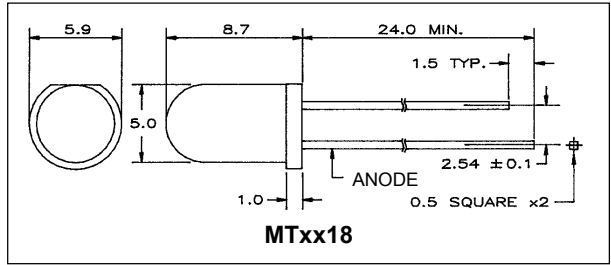

Ultra Bright T-1 3/4 LED Lamps

FEATURES

- Excellent on/off contrasts
- Low drive current
- High intensity green and InGaAlP yellow
- Choice of lens color
- Can be packaged on tape in a reel or in a box

MAXIMUM RATINGS (Ta = 25°C)

PART NO.	FORWARD CURRENT (I_F) (mA)	REVERSE VOLTAGE (V_R) (V)	POWER DISSIPATION (P_D) (mW)	OPERATING TEMPERATURE (T_{OP}) (°C)	STORAGE TEMPERATURE (T_{STG}) (°C)
MT2118-CUG	30	5.0	85	-25~+85	-25~+100
MT2318-CUG	30	5.0	85	-25~+85	-25~+100
MT2118-AUG	30	5.0	85	-25~+85	-25~+100
MT2318-AUG	30	5.0	85	-25~+85	-25~+100
MT3118A-UY	30	4.0	85	-25~+85	-25~+100
MT3218A-UY	30	4.0	85	-25~+85	-25~+100
MT3318A-UY	30	4.0	85	-25~+85	-25~+100
MT3418A-UY	30	4.0	85	-25~+85	-25~+100
MT700-CUG	40	4.0	120	-30~+85	-40~+100

OPTO-ELECTRICAL CHARACTERISTICS (Ta = 25°C)

PART NO.	MATERIAL	LENS COLOR	VIEWING ANGLE typ.	LUMINOUS INTENSITY (mcd)			FORWARD VOLTAGE (V)			REVERSE CURRENT		PEAK WAVE LENGTH (nm)
				min.	typ.	@mA	typ.	max.	@mA	µA	Vr	
MT2118-CUG	GaP	Green Diff	40°	36	80	20	2.1	3.0	20	100	5	567
MT2318-CUG	GaP	Water Clear	30°	200	400	20	2.1	3.0	20	100	5	567
MT2118-AUG	GaP	Green Diff	41°	58	95	20	2.1	3.0	20	100	5	567
MT2318-AUG	GaP	Water Clear	19°	300	500	20	2.1	3.0	20	100	5	567
MT3118A-UY	InGaAlP	Yellow Diff	41°	--	150	20	2.0	2.5	20	100	4	590
MT3218A-UY	InGaAlP	White Diff	41°	--	125	20	2.0	2.5	20	100	4	590
MT3318A-UY	InGaAlP	Water Clear	19°	--	815	20	2.0	2.5	20	100	4	590
MT3418A-UY	InGaAlP	Yellow Clear	19°	--	725	20	2.0	2.5	20	100	4	590
MT700-CUG	GaP	Water Clear	20°	270	700	20	2.15	2.5	20	100	4	567