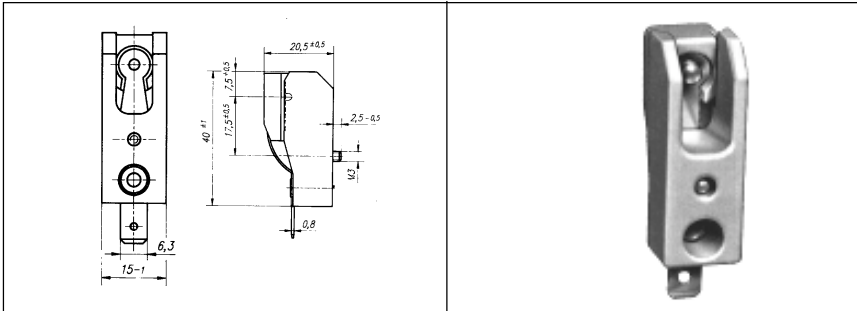

R7 Base Lampholders

H943

Lamp Base	R7s
Holder	Ceramic
Maximum Ratings	250 Volts 8 Amps 200°C
Wire	18 AWG Stranded Silicone Insulation 140mm Wire Length

H9431

Lamp Base	R7s
Holder	Ceramic
Maximum Ratings	250 Volts 8 Amps 200°C
Terminal	Solderless Terminal