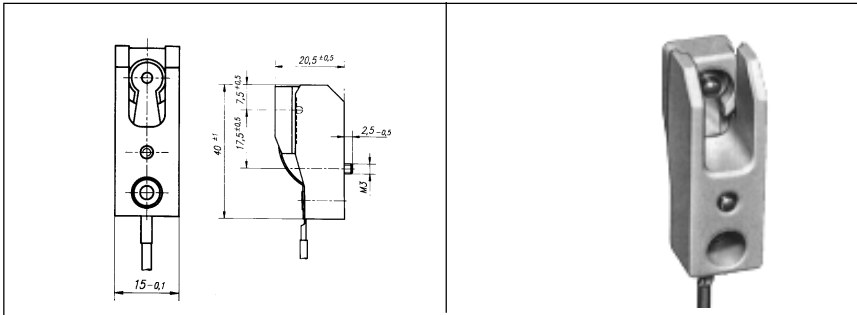

R7 Base Lampholders

H943

Lamp Base	R7s
Holder	Ceramic
Maximum Ratings	250 Volts 8 Amps 200°C
Wire	18 AWG Stranded Silicone Insulation 140mm Wire Length

H9431

Lamp Base	R7s
Holder	Ceramic
Maximum Ratings	250 Volts 8 Amps 200°C
Terminal	Solderless Terminal