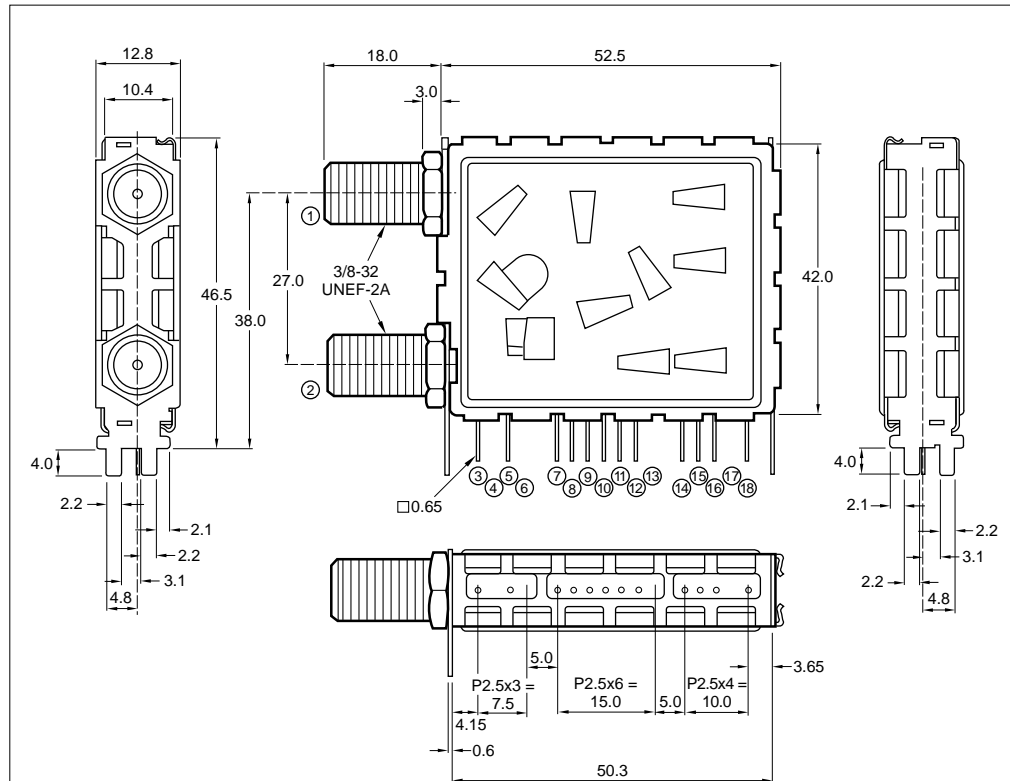

This tuner is controlled by an internal TSA5055 I2C PLL.

For more information on this product, please contact your local Sharp representative.

SPECIFICATIONS

Receiving Frequency Range	900 to 2,150 MHz
Input Level	-60 to -30 dBm
Input Impedance	75 Ω
Intermediate Frequency	479.5 MHz
Channel Selection System	Frequency Synthesizer with I2C TSA5055S (Clock: 4.0 MHz)
Operating Supply Voltage	5 ±0.3 V
Operating ODU Voltage	25 V
Operating Tuning Voltage	30 ±1.5 V
IF Bandwidth	27/18 MHz
Demodulation System	PLL
Input Structure	F type female
Prescaler Division Ratio	-

PRODUCT INFORMATION

SHARP

BSFJ78G05 MECHANICAL DIMENSIONS

NO.	NAME	I/O	VOLT (V)	NOTE
1	RF INPUT A	I		
2	RF INPUT B	I		
3	B1A	I		TO LNB
4				
5	B1B	I		TO LNB
6				
7	LT	I	0-5	
8	AFT OUT 1	O		DIGITAL AFT
9	AFT OUT 2	O		DIGITAL AFT
10	AGC	O		AGC OUT
11	B2	I	+5	
12	BASE BAND	O		BB OUT
13				
14	SDA	I/O		
15	TUN	I		
16	SCL	I	+30	
17				
18	P3	I		