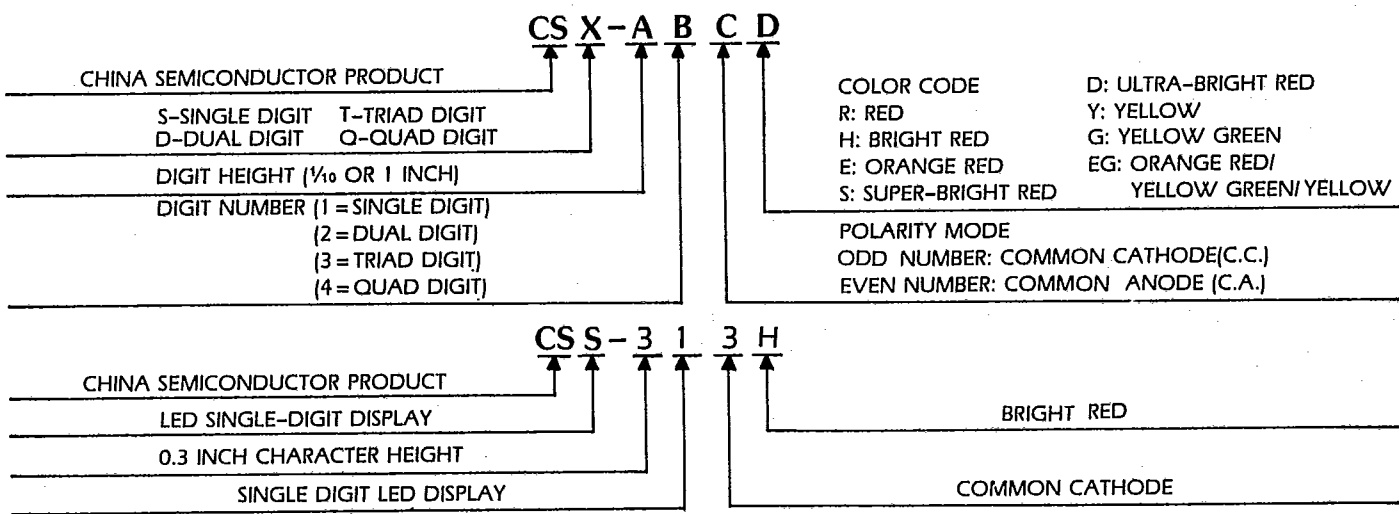

NUMERIC/ALPHANUMERIC DISPLAY

GENERAL INFORMATION

Part Number System

Electro-Optical Characteristics (Ta = 25°C)

COLOR	Peak Emission Wavelength λp (nm)	Dice Material	Forward Voltage V _F (V)		Luminous Intensity I _v (ucd)	Test Condition
			TYP	MAX		
RED	655	GaAsP/GaAs	1.7	2.0	1,000	I _F = 20 mA
BRIGHT RED	695	GaP/GaP	2.0	2.8	1,400	I _F = 20 mA
ORANGE RED	635	GaAsP/GaP	2.1	2.8	4,000	I _F = 20 mA
SUPER-BRIGHT RED	660	GaAlAs/GaAs (SH)	1.8	2.5	6,000	I _F = 20 mA
ULTRA-BRIGHT RED	660	GaAlAs/GaAs (DH)	1.8	2.5	10,000	I _F = 20 mA
YELLOW	590	GaAsP/GaP	2.1	2.8	4,000	I _F = 20 mA
YELLOW GREEN	570	GaP/GaP	2.2	2.8	4,000	I _F = 20 mA