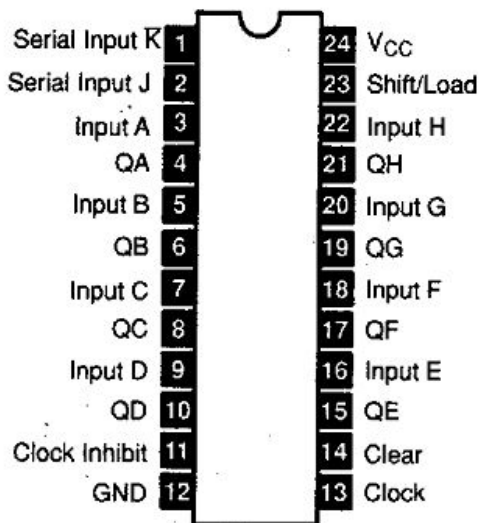

NTE74199 24-Lead DIP, See Diag. 252
 8-Bit Bidirectional Universal Shift Register

NTE74221, NTE74C221, NTE74LS221 16-Lead DIP, See Diag. 249
 Dual Monostable Multivibrator