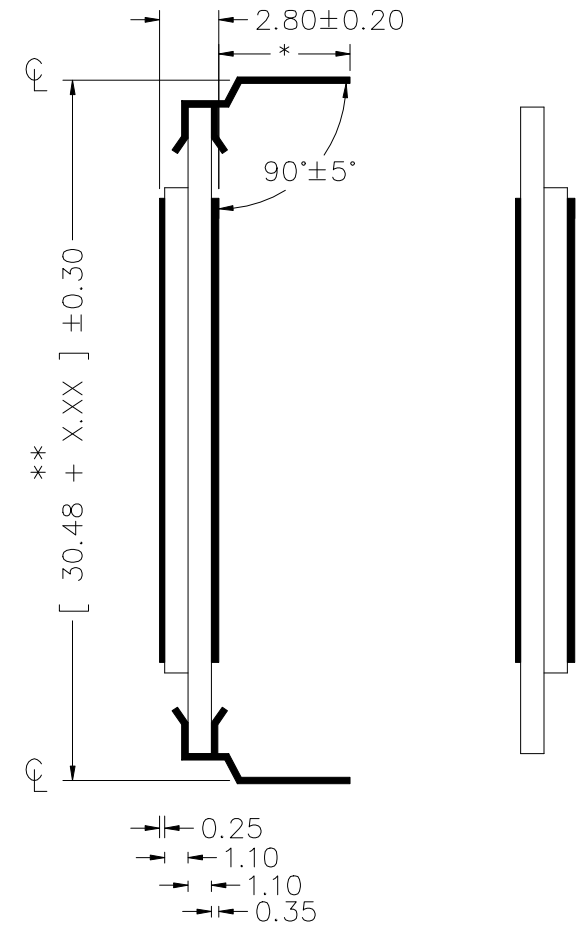

VI-422-DP, VI-422-2

DRIVER : OKI MSM58292, HD61603

-DP

-2