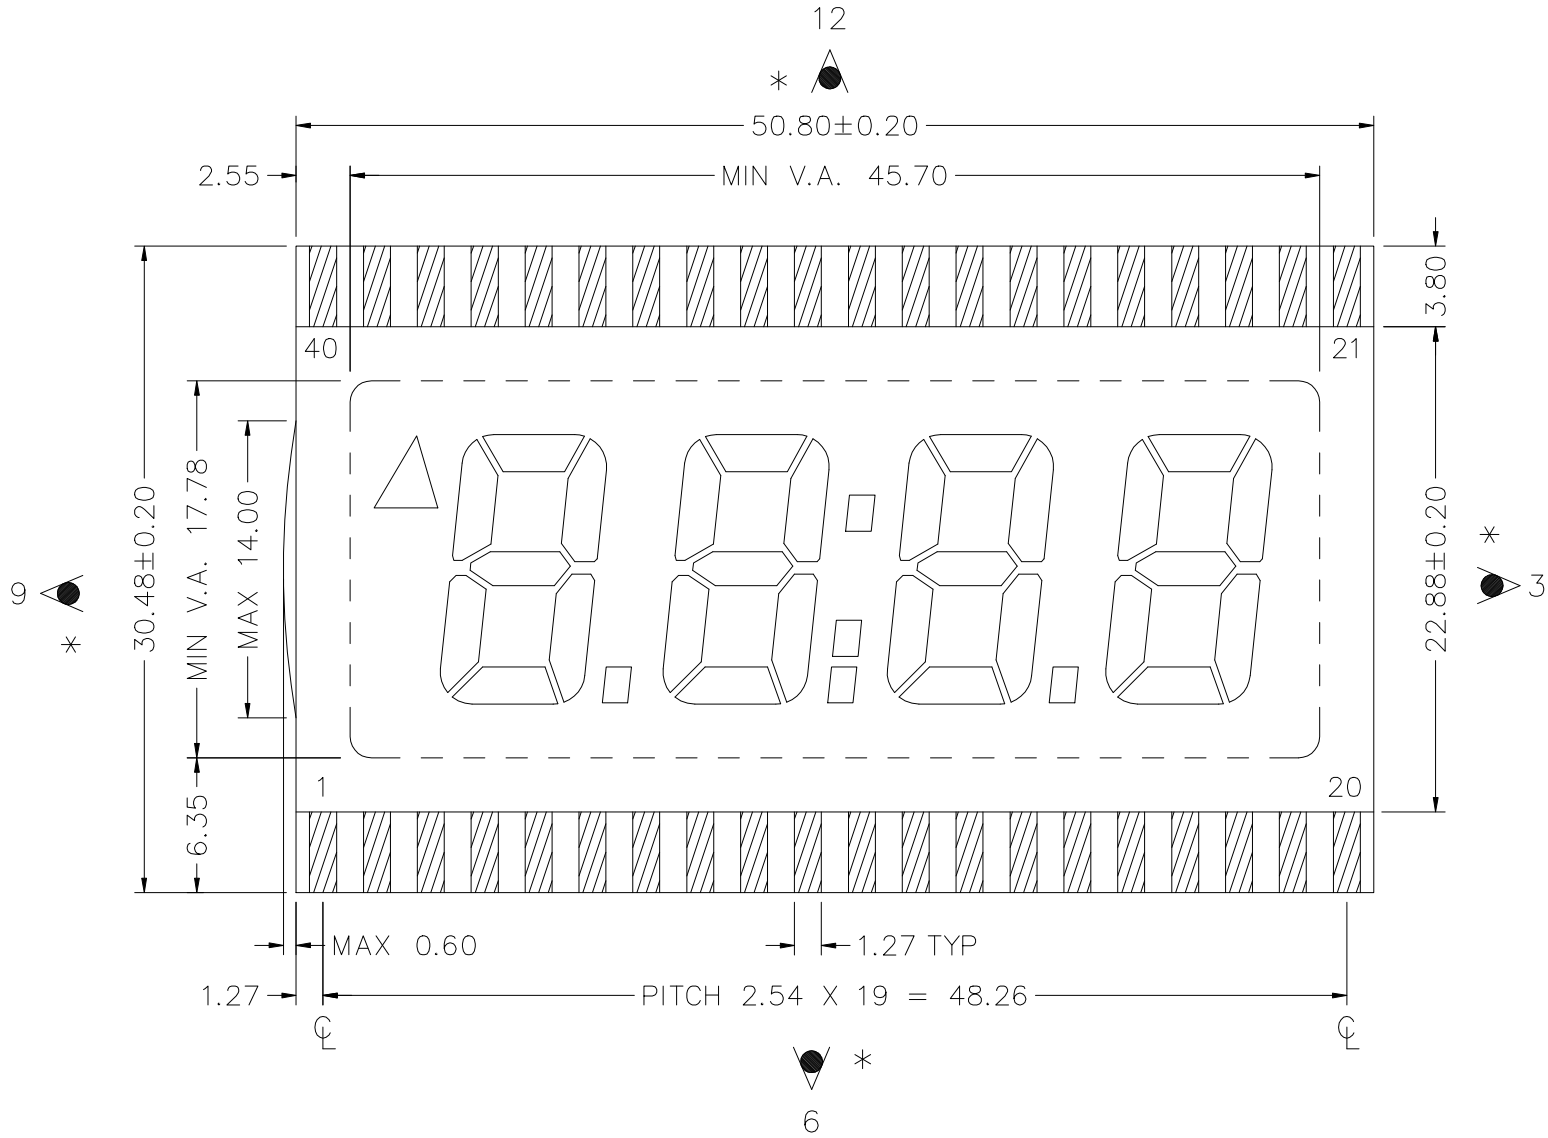

VI-422-DP, VI-422-2

DRIVER : OKI MSM58292, HD61603

-DP

-2