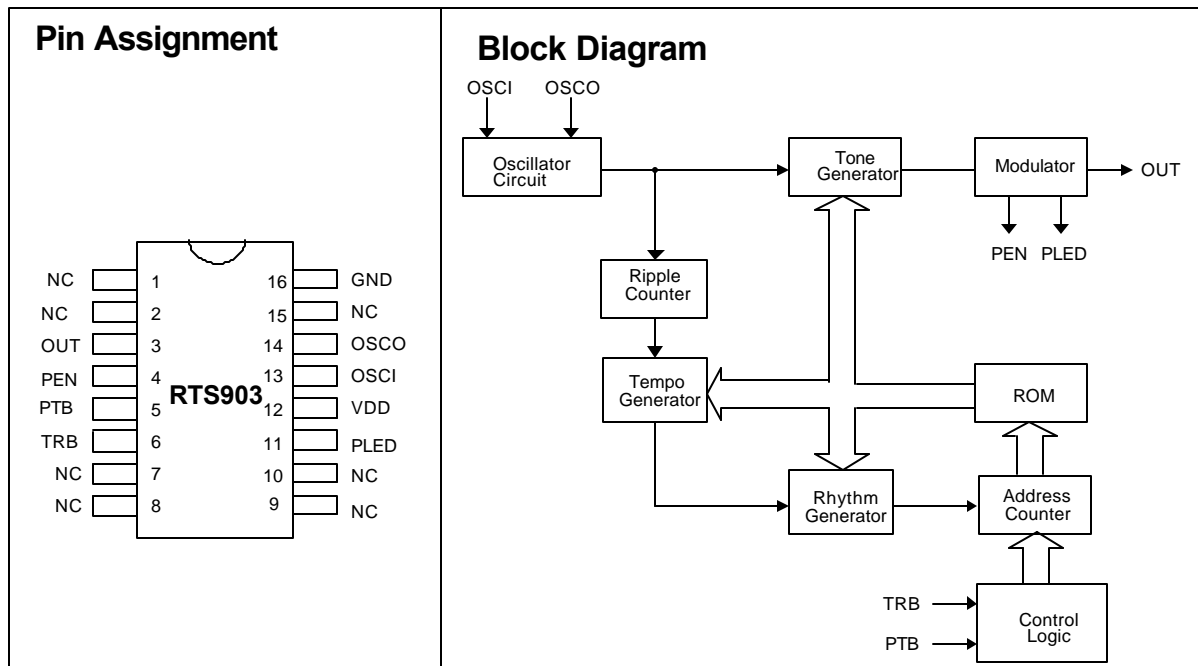

### Features

- Wide operating voltage range: 2.4V to 5.0V
- Low Stand-by current
- 768-note ROM memory
- Direct LED drive, where LED flash is programmable.
- Typical oscillator frequency: 128 KHz
- Built-in digital envelope
- 1 sequence trigger key
- Audio output drives speaker directly.
- Power-ON Reset; melody begins from the first note.

### General Description

RTS903 is a CMOS LSI designed for toys, doorbells, music boxes, and melody clocks/timers. It is designed to play pre-programmed melody and is capable of generating dual-tone melody and natural sounds in piano effect. By pushing the sequence trigger key, all songs are sequentially selected and played with an Auto-Stop function. In addition, RTS903 provides PLED and PEN pins to drive LED and the motor. The blinking of LED is programmable to meet different user applications.

## Pin Description

Pin No.	Designation	Description
1	NC	No connection
2	NC	No connection
3	OUT	Audio output pin
4	PEN	Trigger enable output pin
5	PTB	For testing only
6	TRB	Trigger input. The sections of a song will be played sequentially with an Auto-Stop function.
7	NC	No connection
8	NC	No connection
9	NC	No connection
10	NC	No connection
11	PLED	LED drive pin
12	VDD	Positive power supply
13	OSCI	Oscillator input pin
14	OSCO	Oscillator output pin
15	NC	No connection
16	GND	Negative power supply