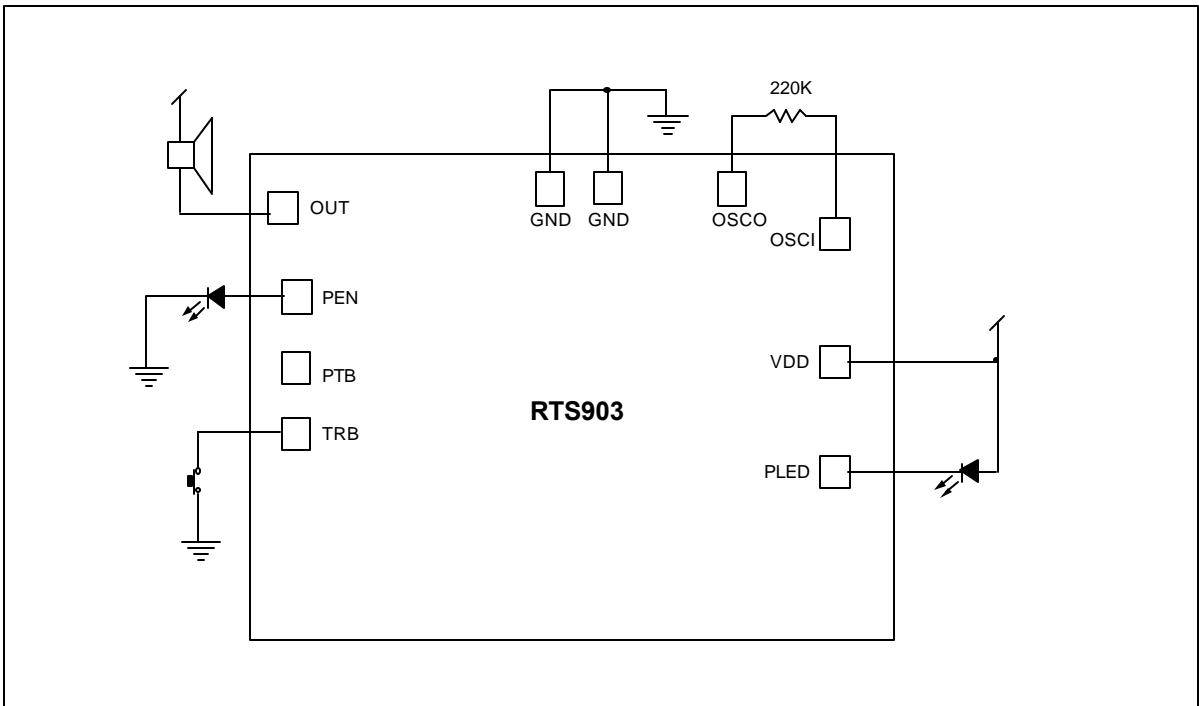

## Pin Description

Pin No.	Designation	Description
1	NC	No connection
2	NC	No connection
3	OUT	Audio output pin
4	PEN	Trigger enable output pin
5	PTB	For testing only
6	TRB	Trigger input. The sections of a song will be played sequentially with an Auto-Stop function.
7	NC	No connection
8	NC	No connection
9	NC	No connection
10	NC	No connection
11	PLED	LED drive pin
12	VDD	Positive power supply
13	OSCI	Oscillator input pin
14	OSCO	Oscillator output pin
15	NC	No connection
16	GND	Negative power supply

**Application Circuit**

1.

2.