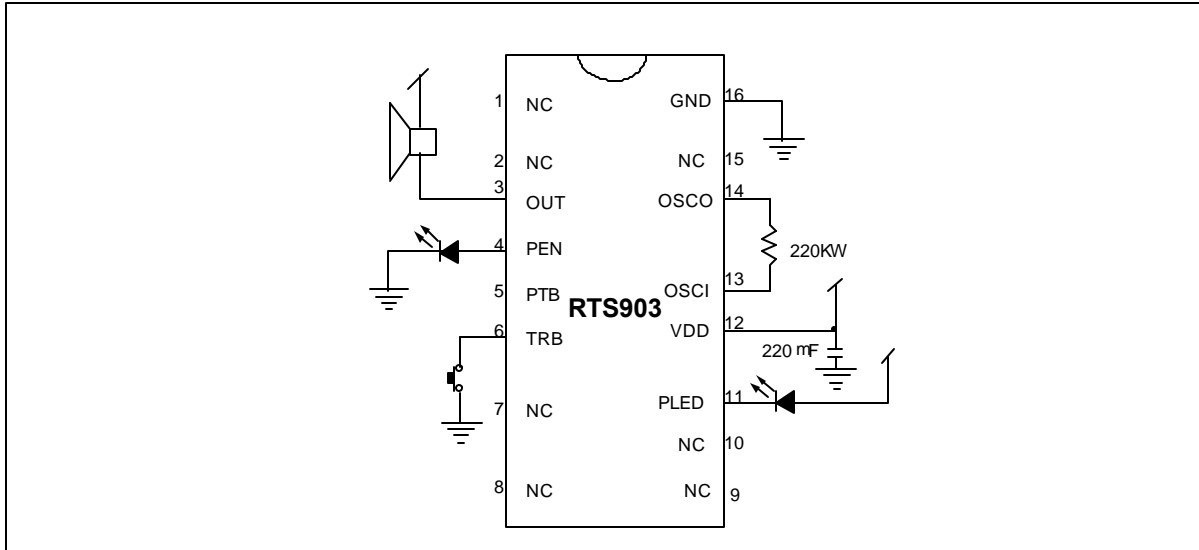

Application Circuit

1.