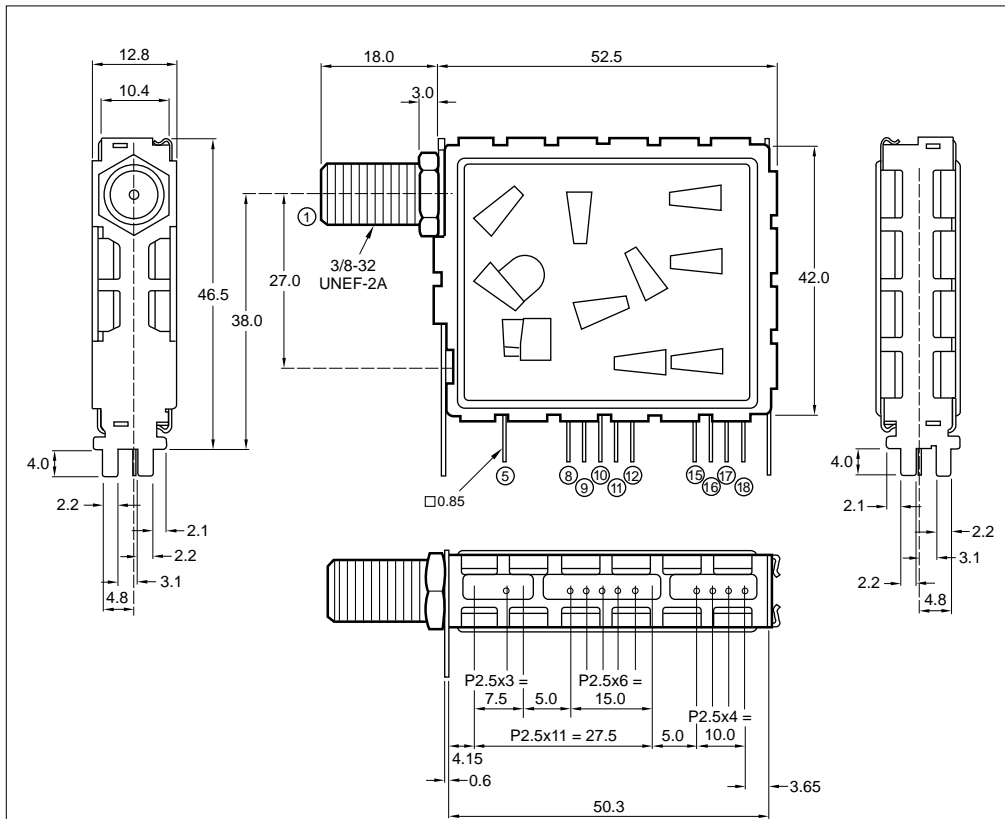

PRODUCT INFORMATION

SHARP

BSFH77G04 MECHANICAL DIMENSIONS

NO.	NAME	I/O	VOLT (V)	NOTE
1	RF IN	I		
2				
3				
4				
5	B1(LNB)	I		TO LNB
6				
7				
8	AFT OUT 1	O		DIGITAL AFT
9	AFT OUT 2	O		DIGITAL AFT
10	AGC	O		AGC OUT
11	B2	I	+5	
12	BASE BAND	O		BB OUT
13				
14				
15	TUN	I	+28	
16	ENABLE	I		
17	CLOCK	I		
18	DATA	I		