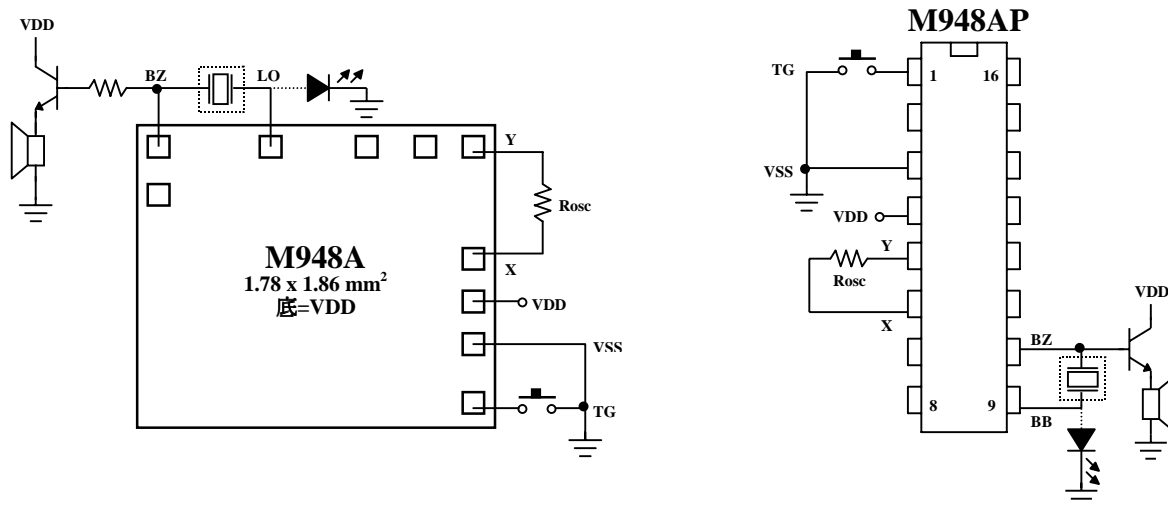

### APPLICATION DIAGRAM 参考电路图

\*All specs and applications shown above subject to change without prior notice.  
( 以上电路及规格仅供参考,本公司得径行修正 )

768 NOTES  
1 KEY 24 TUNES

768 音符 24 首歌音乐

MELODY	
M948A	