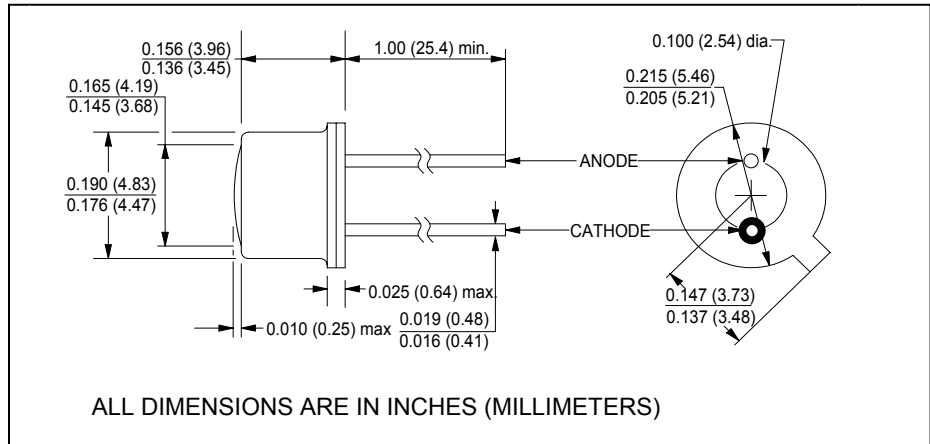

CLE436W

Preliminary

High Power Red LED – Minimal Infrared Content Flat Window Can, Hermetically Sealed

March, 2006

features

- Flat lens TO-46 Package
- Minimal infrared content
- $\pm 35^\circ$ emission angle
- High luminous flux
- RoHS compliant

description

The CLE436W is an advanced, high-efficiency, high speed, GaAlAs red light emitting diode designed for minimal light in the infrared region. Radiated emissions above 750nm are less than 0.1% of emissions at 660nm. For additional information, call Clairex.

absolute maximum ratings ($T_A = 25^\circ\text{C}$ unless otherwise stated)

storage temperature	-65°C to $+150^\circ\text{C}$
operating temperature	-65°C to $+125^\circ\text{C}$
lead soldering temperature⁽¹⁾	260°C
continuous forward current⁽²⁾	60mA
reverse voltage	5.0V
peak forward current (1.0ms pulse width, 10% duty cycle)	1.0A
continuous power dissipation⁽³⁾	200mW

notes:

1. 0.06" (1.5mm) from case for 5 seconds maximum.
2. Derate linearly 0.48mA/ $^\circ\text{C}$ from 25°C free air temperature to $T_A = +125^\circ\text{C}$.
3. Derate linearly 1.60mW/ $^\circ\text{C}$ from 25°C free air temperature to $T_A = +125^\circ\text{C}$.

electrical characteristics ($T_A = 25^\circ\text{C}$ unless otherwise noted)						
symbol	parameter	min	typ	max	units	test conditions
Φ_V	Luminous flux	-	72	-	mlm	$I_F = 20\text{mA}$
V_F	Forward voltage	-	-	2.2	V	$I_F = 20\text{mA}$
I_R	Reverse current	-	-	10	μA	$V_R = 5.0\text{V}$
θ_{HP}	Emission angle at half power points	-	70	-	deg.	$I_F = 20\text{mA}$
λ_p	Peak Wavelength	650	660	670	nm	$I_F = 20\text{mA}$

Clairex reserves the right to make changes at any time to improve design and to provide the best possible product.

Revised 3/20/06

Clairex Technologies, Inc.
Phone: 972-265-4900

1301 East Plano Parkway
Fax: 972-265-4949

Plano, Texas 75074-8524
www.clairex.com