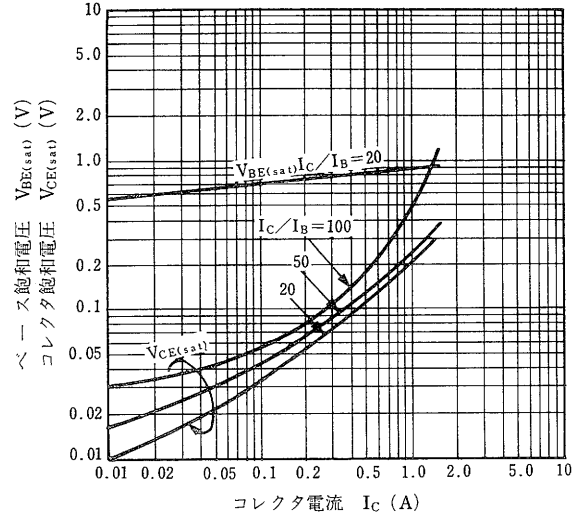

BASE AND COLLECTOR SATURATION VOLTAGE vs. COLLECTOR CURRENT