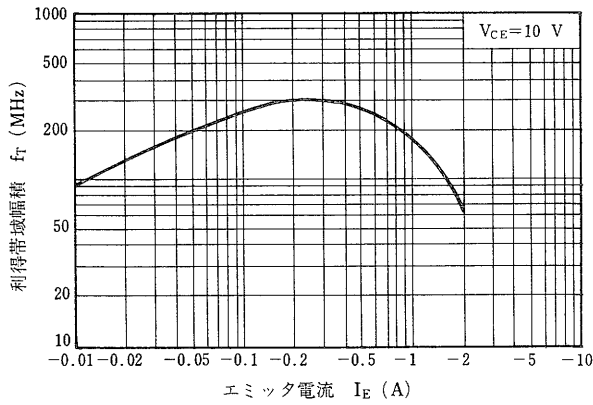

GAIN BANDWIDTH PRODUCT vs. EMITTER CURRENT