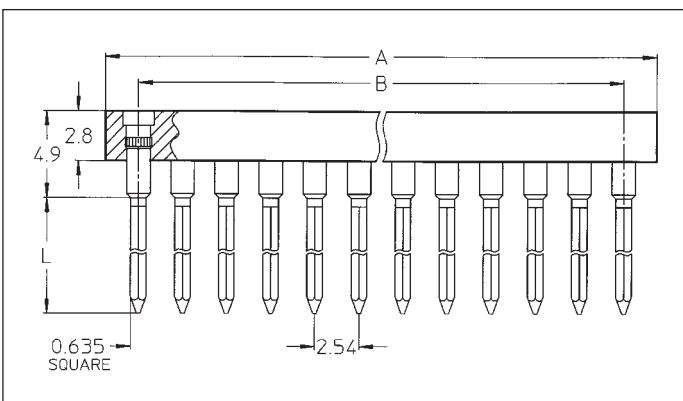

52x-13-xxx-xx-xxx-001	B
52x-91-xxx-xx-xxx-001	B
52x-93-xxx-xx-xxx-001	B
52x-97-xxx-xx-xxx-001	B
52x-99-xxx-xx-xxx-001	B

1 level L = 6.60 mm = 521-...
2 level L = 9.40 mm = 522-...
3 level L = 12.95 mm = 523-...

PGA sockets with wire-wrap terminations

Dimensions of wrapost 0.635 square