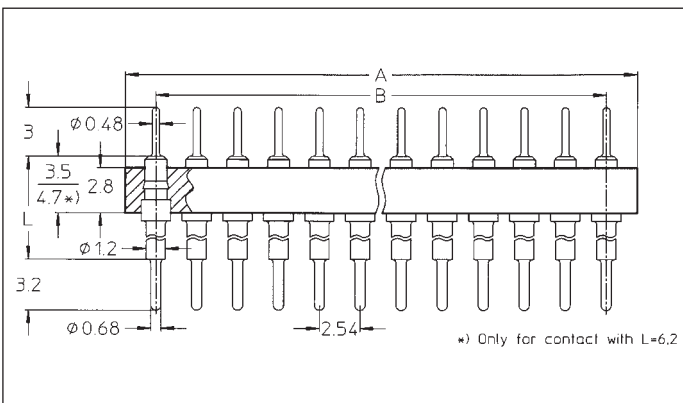

L =
550-10-xxx-xx-xxx-001	4.0 mm
550-90-xxx-xx-xxx-001	
551-10-xxx-xx-xxx-003	6.2 mm B
551-90-xxx-xx-xxx-003	
551-10-xxx-xx-xxx-004	8.4 mm B
551-90-xxx-xx-xxx-004	
551-10-xxx-xx-xxx-005	15.3 mm B
551-90-xxx-xx-xxx-005	
551-10-xxx-xx-xxx-016	21.2 mm B
551-90-xxx-xx-xxx-016	
551-10-xxx-xx-xxx-017	27.4 mm B
551-90-xxx-xx-xxx-017	

PGA interconnect sockets; solder tail