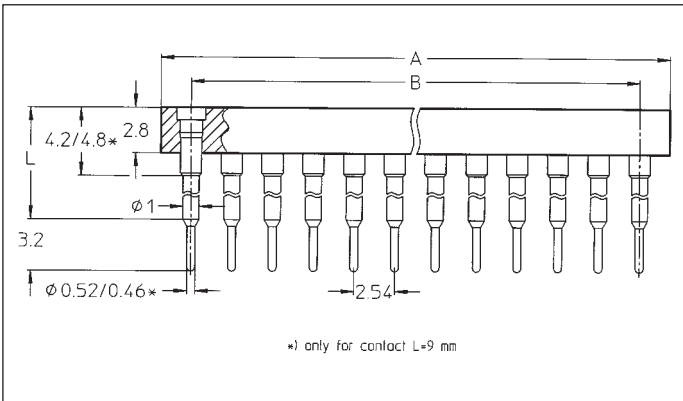

Pin grid array sockets, interconnect receptacle and pin, solder tail, receptacle with wire-wrap posts

Series 516, 521, 522, 523, 550 and 551 PGA sockets are high density connecting devices equipped with machined precision male or female contacts.

Receptacles have soft contact clips assuring low insertion/withdrawal forces. Over 200 standard pinouts are available; inquiries for custom varieties are welcome

Insertion characteristics: receptacle 6-finger low force

Ordering information

Replace **xxx-xx-xxx** with the number of poles, body size and layout numbers as indicated on pages 88 to 92. For example, a 12x12 pin configuration with window and 108 interconnect contacts as shown on page 88 becomes: 516-93-**108-12-051**-003 or 551-90-**108-12-051**-003

Platings	Sleeve 	Clip 	Pin 
10	0.25 µm Au	0.75 µm Au	0.25 µm Au
13			5.0 µm Sn Pb
90	5.0 µm Sn Pb	0.25 µm Au	5.0 µm Sn Pb
91			0.75 µm Au
93	5.0 µm Sn Pb	Goldflash	5.0 µm Sn Pb
97			5.0 µm Sn Pb
99	5.0 µm Sn Pb	5.0 µm Sn Pb	5.0 µm Sn Pb