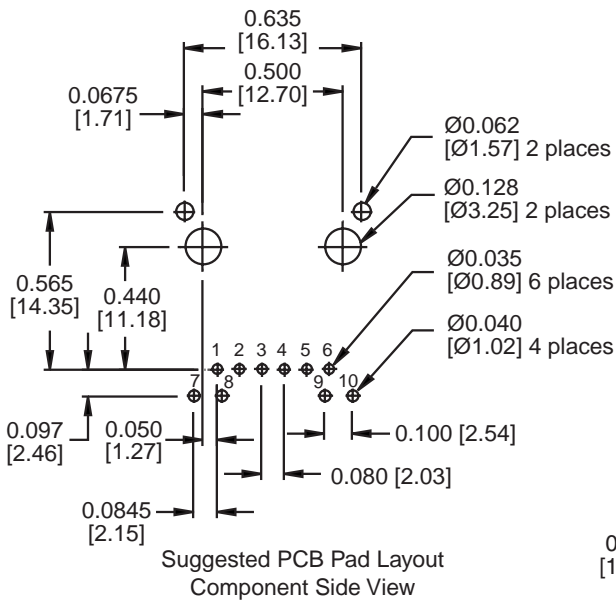

SCHEMATIC

0810-1X1T-06

- Available Options**
- Various transformer turns ratios
 - Various high voltage capacitor values
 - Various LED color combinations

BM0810-1X1T-06

MECHANICAL

0810-1X1T-06

Dimensions are in inches [millimeters].
Standard dimension tolerance is ±0.010 [0.25] unless otherwise noted.

PAD LAYOUT

Notes

Plastic Housing	Thermoplastic, flammability rating UL 94V-0
Contacts	50 micro-inch hard gold plating
Pins	Tin-coated copper wire, DIA 0.018" [0.46]
Solderability	Per MIL Std. 202, Method 208
Metal Shield	Tin lead plated copper alloy