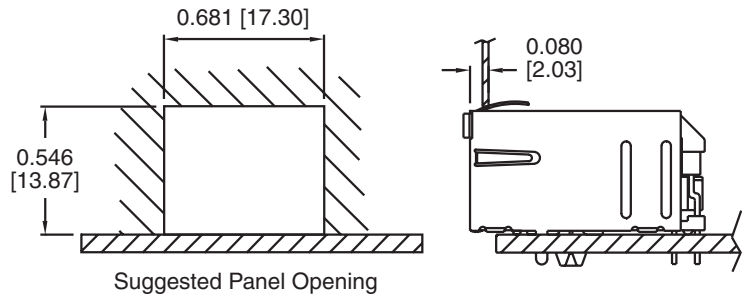

SCHEMATIC

0810-1X1T-06

- Available Options**
- Various transformer turns ratios
 - Various high voltage capacitor values
 - Various LED color combinations

BM0810-1X1T-06

MECHANICAL

0810-1X1T-06

Dimensions are in inches [millimeters].
Standard dimension tolerance is ±0.010 [0.25] unless otherwise noted.

PAD LAYOUT

Notes

Plastic Housing	Thermoplastic, flammability rating UL 94V-0
Contacts	50 micro-inch hard gold plating
Pins	Tin-coated copper wire, DIA 0.018" [0.46]
Solderability	Per MIL Std. 202, Method 208
Metal Shield	Tin lead plated copper alloy