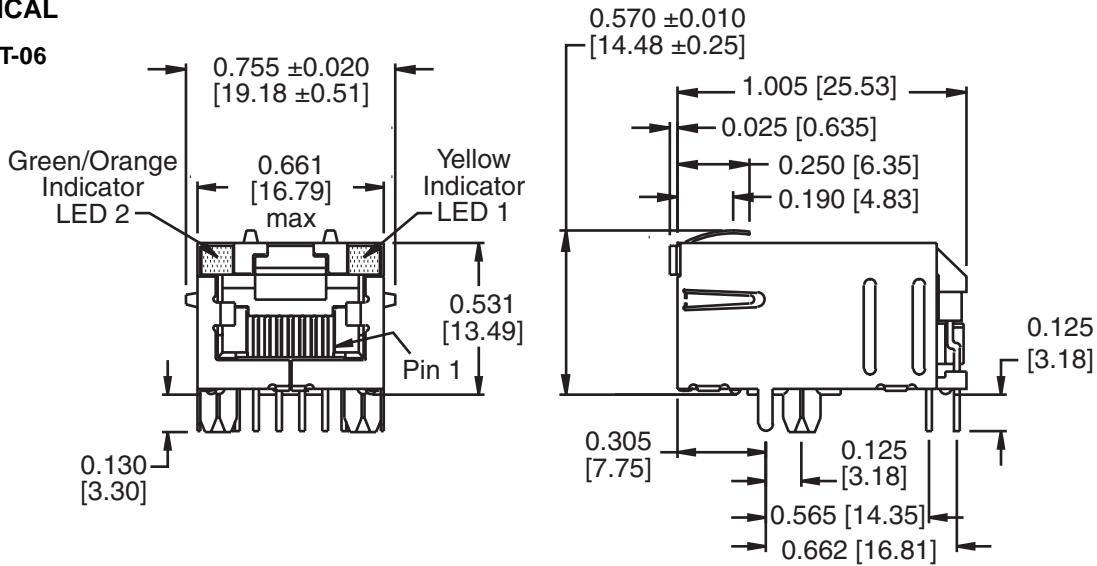

INTEGRATED CONNECTOR MODULES

10/100Base-TX AutoMDIX belMag™ with LEDs

BM0810-1X1T-06

- Single port shielded RJ-45 connector with integrated 10/100 magnetics
- Compatible with a variety of 10/100 transceiver ICs
- Operating temperature 0° to +70° C
- Storage temperature -40° to +85° C
- Design supports AutoMDIX applications
- Complies with IEEE standards and all 10/100 Ethernet specifications including 350µH with 8mA DC bias
- Integrated design conserves valuable board space
- Minimum interwinding breakdown voltage of 1500 Vrms
- Adaptable, modular design provides higher reliability
- Reduced pin count for improved crosstalk and optimum PCB trace routing

SCHEMATIC

0810-1X1T-06

- Available Options**
- Various transformer turns ratios
 - Various high voltage capacitor values
 - Various LED color combinations

BM0810-1X1T-06

MECHANICAL

0810-1X1T-06

Dimensions are in inches [millimeters].
Standard dimension tolerance is ±0.010 [0.25] unless otherwise noted.

PAD LAYOUT

Notes

Plastic Housing	Thermoplastic, flammability rating UL 94V-0
Contacts	50 micro-inch hard gold plating
Pins	Tin-coated copper wire, DIA 0.018" [0.46]
Solderability	Per MIL Std. 202, Method 208
Metal Shield	Tin lead plated copper alloy