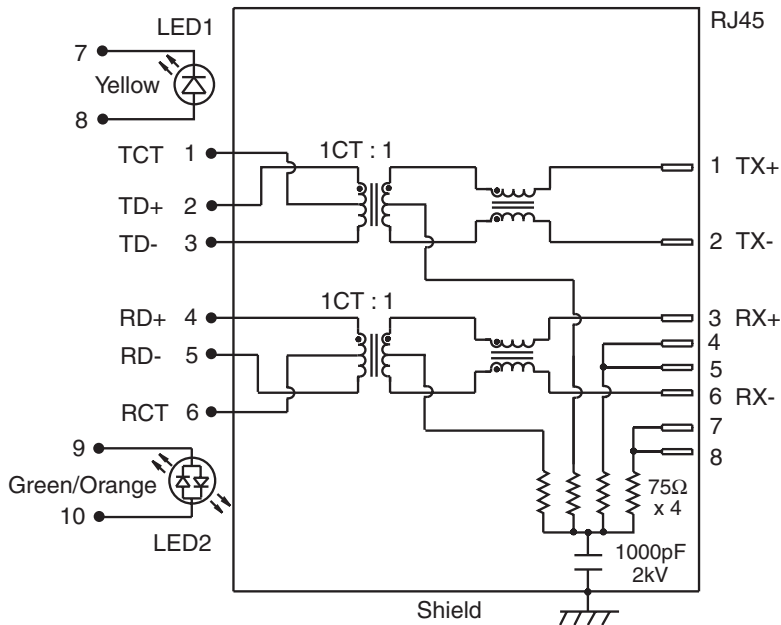

INTEGRATED CONNECTOR MODULES

10/100Base-TX AutoMDIX belMag™ with LEDs

BM0810-1X1T-06

- Single port shielded RJ-45 connector with integrated 10/100 magnetics
- Compatible with a variety of 10/100 transceiver ICs
- Operating temperature 0° to +70° C
- Storage temperature -40° to +85° C
- Design supports AutoMDIX applications
- Complies with IEEE standards and all 10/100 Ethernet specifications including 350µH with 8mA DC bias
- Integrated design conserves valuable board space
- Minimum interwinding breakdown voltage of 1500 Vrms
- Adaptable, modular design provides higher reliability
- Reduced pin count for improved crosstalk and optimum PCB trace routing

SCHEMATIC

0810-1X1T-06

- Available Options**
- Various transformer turns ratios
 - Various high voltage capacitor values
 - Various LED color combinations

BM0810-1X1T-06

MECHANICAL

0810-1X1T-06

Dimensions are in inches [millimeters].
Standard dimension tolerance is ±0.010 [0.25] unless otherwise noted.

PAD LAYOUT

Notes

Plastic Housing	Thermoplastic, flammability rating UL 94V-0
Contacts	50 micro-inch hard gold plating
Pins	Tin-coated copper wire, DIA 0.018" [0.46]
Solderability	Per MIL Std. 202, Method 208
Metal Shield	Tin lead plated copper alloy