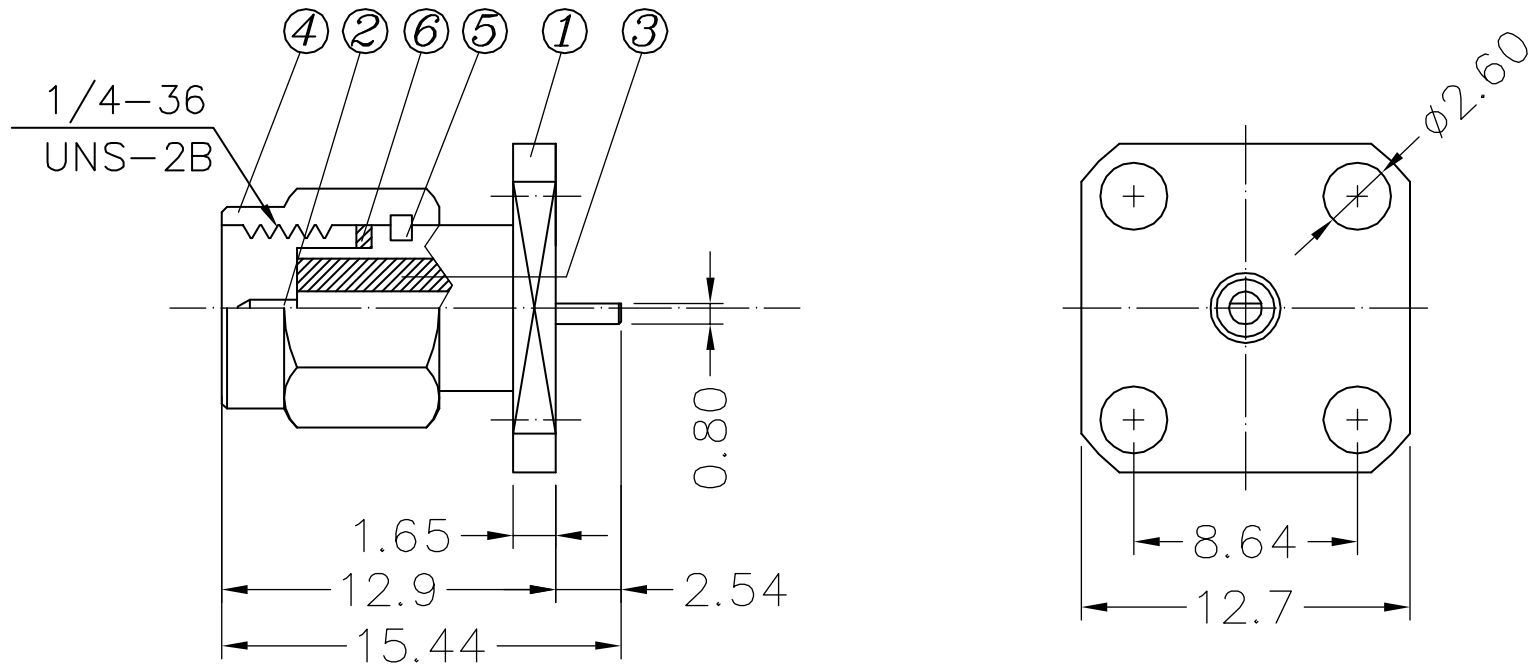

## MATERIAL AND FINISH

- ①④ BRASS / 5 $\mu$ " GOLDEN PLATED
- ② COPPER / 30 $\mu$ " GOLDEN PLATED
- ③ TEFLON
- ⑤ BERYLLIUM COPPER
- ⑥ SILICON RUBBER

Phone 1-800-809-2751

Fax 1-510-440-0579

[www.connect-tech-products.com](http://www.connect-tech-products.com) • [info@connect-tech-products.com](mailto:info@connect-tech-products.com)