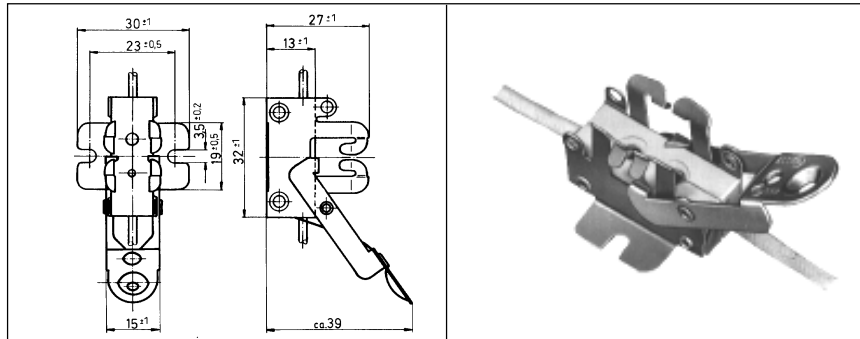

9.5mm Base Lampholders

H9971

Lamp Base	GY9.5
Holder	Ceramic
Maximum Ratings	250 Volts 10 Amps 230°C
Wire	16 AWG Stranded Silicone/Fiberglass Insulation 140mm Wire Length

H999

Lamp Base	GY9.5 GZ9.5
Holder	Ceramic
Maximum Ratings	1,000 Volts 10 Amps 230°C
Wire	16 AWG Stranded Blue Teflon Insulation 130mm Wire Length Terminated with round clips