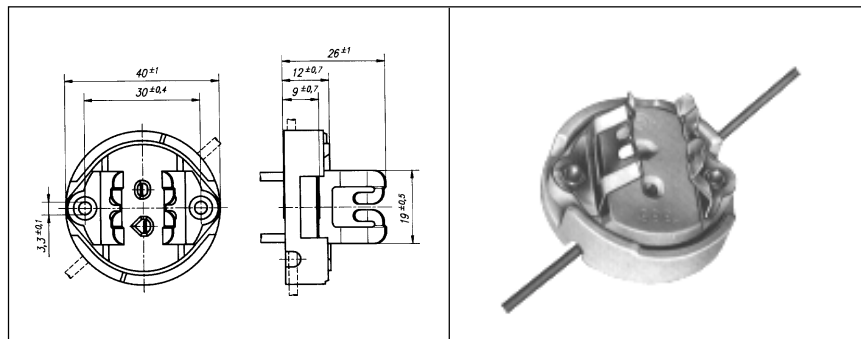

9.5mm Base Lampholders

H9971

Lamp Base	GY9.5
Holder	Ceramic
Maximum Ratings	250 Volts 10 Amps 230°C
Wire	16 AWG Stranded Silicone/Fiberglass Insulation 140mm Wire Length

H999

Lamp Base	GY9.5 GZ9.5
Holder	Ceramic
Maximum Ratings	1,000 Volts 10 Amps 230°C
Wire	16 AWG Stranded Blue Teflon Insulation 130mm Wire Length Terminated with round clips