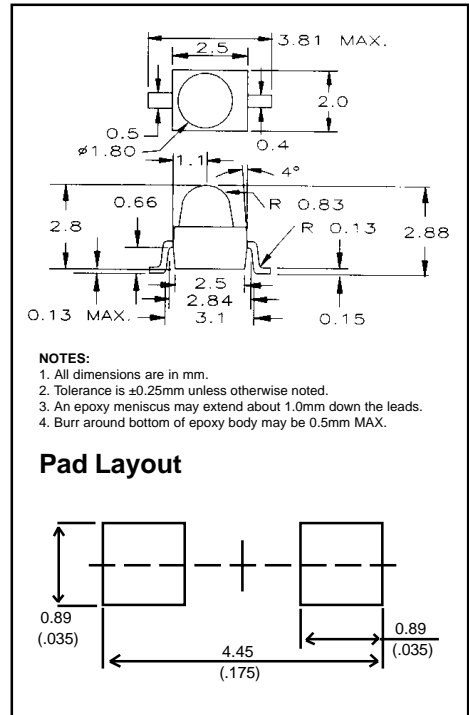

## FEATURES

- Compatible with Automatic Placement Equipment
- Packaged in 12.0mm Tape on 7" Diameter Reels
- Surface Mount LED Lamp
- Long Life Solid State Reliability

## OPTO-ELECTRICAL CHARACTERISTICS (Ta = 25°C)

Part Number	Color	Material	Package	Lens Color	Peak Wave Length	Luminous Intensity (mcd)			Forward Voltage (V)			Viewing Angle
					nm	min.	typ.	@mA	typ.	max.	@mA	typ.
MTSM3302AG-UY	YELLOW	InGaAlP ON GaAs	Gull Wing	Water Clear	593	314.2	523.7	20	2.1	2.4	20	36°
MTSMJ302AG-UO	RED-ORANGE	InGaAlP ON GaAs	Gull Wing	Water Clear	621	212.0	354.0	20	2.1	2.4	20	36°
MTSM7302AG-UR	RED	GaAlAs ON GaAs	Gull Wing	Water Clear	660	142.0	236.0	20	1.9	2.5	20	36°
MTSM2302AG-UG	GREEN	GaP	Gull Wing	Water Clear	567	50	84	20	2.1	2.6	20	36°