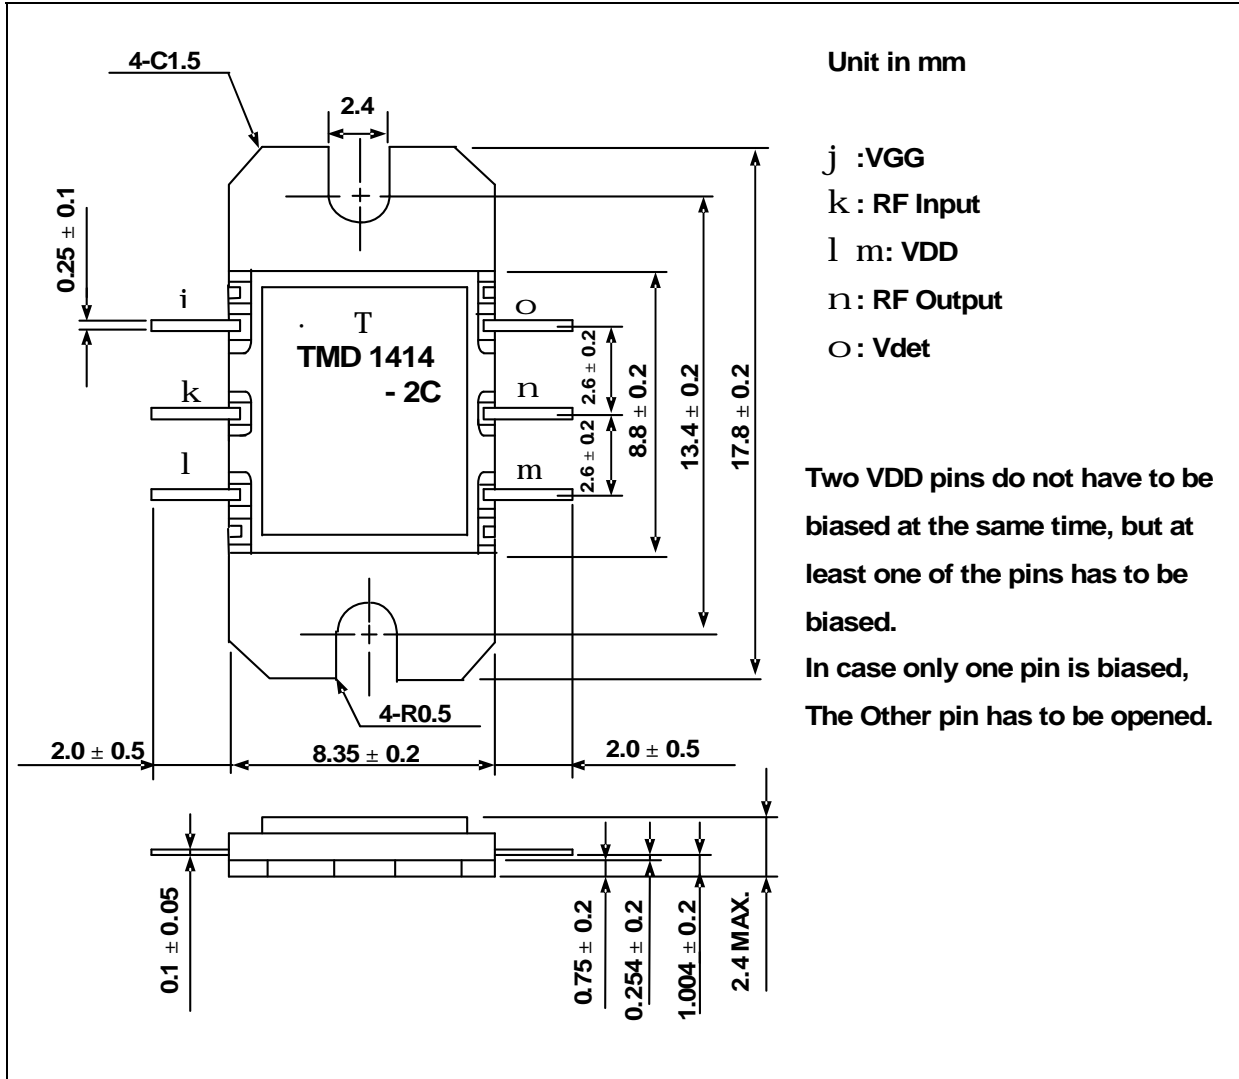

PACKAGE OUTLINE (7-BA15A)

Recommended Bias Configuration