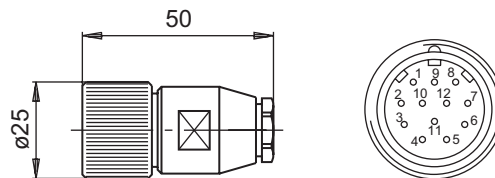

### Dimensions

### Part number

Z 130.001	Female connector M23, 12-pin, less cable
Z 130.003	Female connector M23, 12-pin, 2 m cable
Z 130.005	Female connector M23, 12-pin, 5 m cable
Z 130.007	Female connector M23, 12-pin, 10 m cable