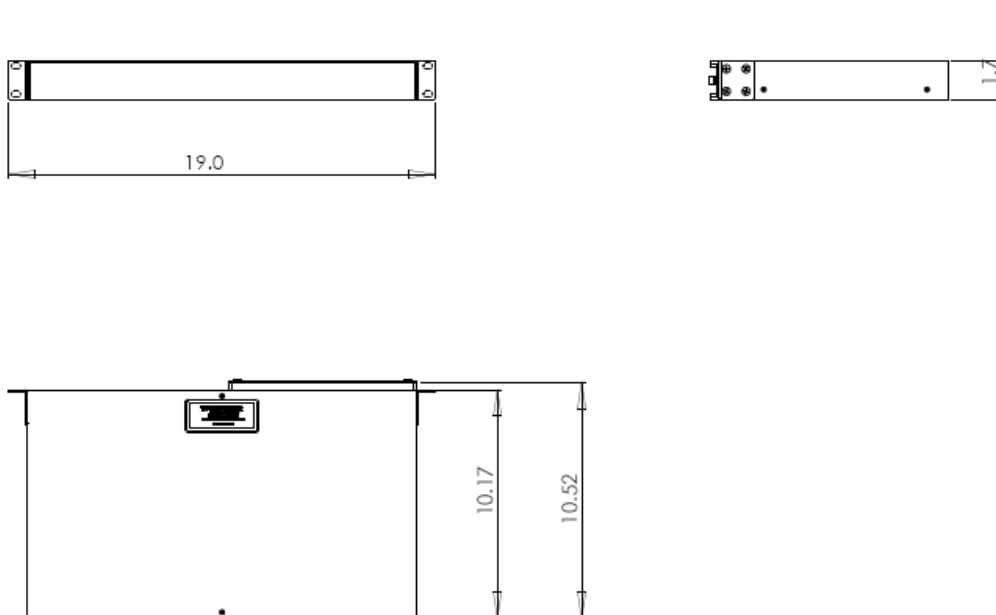

Features:

- Low-profile modular design
- Standard 1RU 19" rack
- 2 slot for increasing capacity for network
- Compliance with RoHS

WDM FWSF-CHASSIS-2

The Finisar FWSF-CHASSIS-2 is a standard 1RU 19" rack chassis which is easily used for installing plug-in module. The FWSF-CHASSIS-2 can accommodate two plug-in modules; it is convenient to increase the capacity of network.

Dimensions (Unit: inch)

Ordering Information

Part Number Description

FWSF-CHASSIS-2 2-Slot 19" Chassis