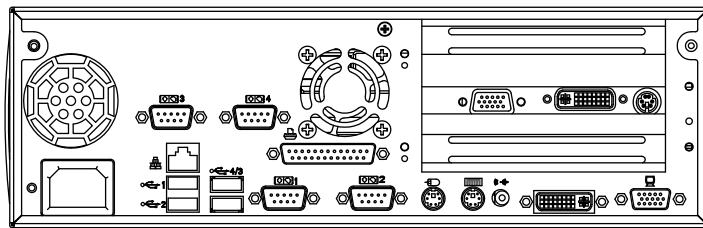

# BPC-8090

High Performance Core 2 Duo Book Size PC

Front View

Side View

Rear View

Unit: mm

## Specification

System	
<b>CPU Support</b>	Intel Core 2 Duo up to 2.0GHz
<b>Chipset</b>	Intel 945GM + ICH7R
<b>Memory Support</b>	2 pcs x DDR-2 DIMM socket (up to 2GB)
<b>Power Supply</b>	ATX 180W
<b>System Weight</b>	5 kg (11lb)
<b>Dimension (WxHxD)</b>	300 x 94 x 270 mm (11.8" x 3.7" x 10.6")
<b>Certificate</b>	CE, FCC, UL, cUL