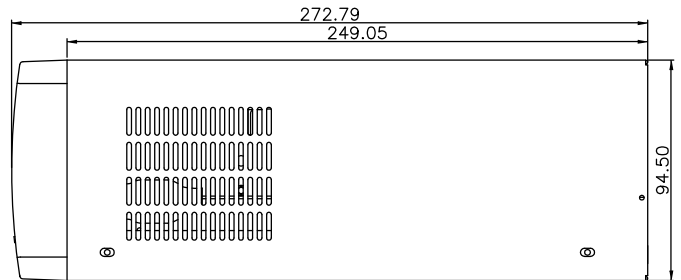

# BPC-8090

High Performance Core 2 Duo Book Size PC

Front View

Side View

Rear View

Unit: mm

## Specification

System	
<b>CPU Support</b>	Intel Core 2 Duo up to 2.0GHz
<b>Chipset</b>	Intel 945GM + ICH7R
<b>Memory Support</b>	2 pcs x DDR-2 DIMM socket (up to 2GB)
<b>Power Supply</b>	ATX 180W
<b>System Weight</b>	5 kg (11lb)
<b>Dimension (WxHxD)</b>	300 x 94 x 270 mm (11.8" x 3.7" x 10.6")
<b>Certificate</b>	CE, FCC, UL, cUL