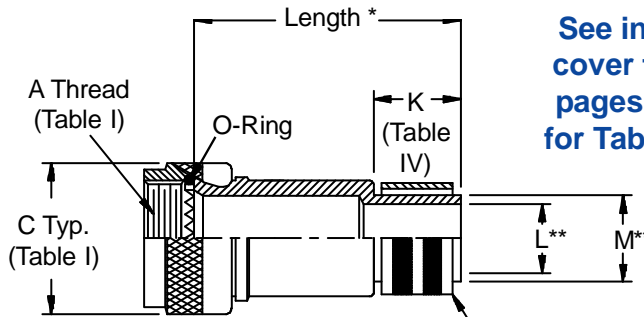

**CONNECTOR
 DESIGNATORS
 A-F-H-L-S
 ROTATABLE
 COUPLING**

**STYLE 2
 (STRAIGHT
 See Note 1)**

**See inside back
 cover fold-out or
 pages 13 and 14
 for Tables I and II.**

* Length ± .060 (1.52)
 Min. Order Length 1.5 Inch
 (See Note 5)

**STYLE 2
 (45° & 90°
 See Note 1)**

-445 Add "-445" to Specify Glenair's Non-Detent, ("NESTOR") Spring-Loaded, Self-Locking Coupling. See Page 41 for Details.

Metric dimensions (mm) are indicated in parentheses.

440-063
EMI/RFI Crimp Ring Adapter
Rotatable Coupling - Standard Profile

TABLE III: ELBOW DIMENSIONS

Shell Size		E		F		G		H	
Conn. Desig.	H	Max		Max		Max		Max	
A-F-L-S									
08	09	.639	(16.2)	.702	(17.8)	.750	(19.1)	.812	(20.6)
10	11	.664	(16.9)	.732	(18.6)	.812	(20.6)	.875	(22.2)
12	13	.688	(17.5)	1.040	(26.4)	.875	(22.2)	1.220	(31.0)
14	15	.705	(17.9)	1.070	(27.2)	.920	(23.4)	1.290	(32.8)
16	17	.732	(18.6)	1.090	(27.7)	.980	(24.9)	1.350	(34.3)
18	19	.748	(19.0)	1.100	(27.9)	1.020	(25.9)	1.370	(34.8)
20	21	.773	(19.6)	1.120	(28.4)	1.080	(27.4)	1.430	(36.3)
22	23	.800	(20.3)	1.160	(29.5)	1.140	(29.0)	1.510	(38.4)
24	25	.823	(20.9)	1.190	(30.2)	1.200	(30.5)	1.580	(40.1)

1. When maximum cable entry (page 21) is exceeded, Style 2 will be supplied. Dimensions E, F, G and H will not apply. Please consult factory.
2. For proper installation of crimp ring, use Thomas & Betts (or equivalent) installation dies listed (Table IV) for each dash no.
3. Dimensions shown are not intended for inspection criteria.
4. Consult factory for shorter lengths on straight backshells.
5. Interface O-Ring not supplied with Connector Designator A.