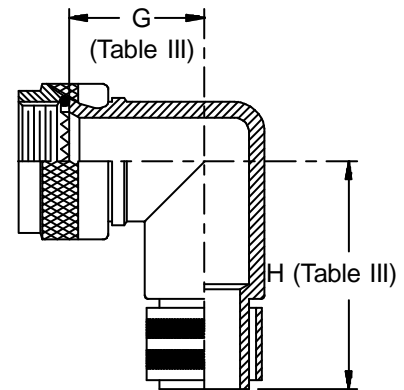

**CONNECTOR
 DESIGNATORS
 A-F-H-L-S
 ROTATABLE
 COUPLING**

**STYLE 2
 (STRAIGHT
 See Note 1)**

**See inside back
 cover fold-out or
 pages 13 and 14
 for Tables I and II.**

* Length ± .060 (1.52)
 Min. Order Length 1.5 Inch
 (See Note 5)

**STYLE 2
 (45° & 90°
 See Note 1)**

-445 Add "-445" to Specify Glenair's Non-Detent, ("NESTOR") Spring-Loaded, Self-Locking Coupling. See Page 41 for Details.

Metric dimensions (mm) are indicated in parentheses.

440-063
EMI/RFI Crimp Ring Adapter
Rotatable Coupling - Standard Profile

TABLE III: ELBOW DIMENSIONS

Shell Size		E		F		G		H	
Conn. Desig.	H	Max		Max		Max		Max	
A-F-L-S									
08	09	.639	(16.2)	.702	(17.8)	.750	(19.1)	.812	(20.6)
10	11	.664	(16.9)	.732	(18.6)	.812	(20.6)	.875	(22.2)
12	13	.688	(17.5)	1.040	(26.4)	.875	(22.2)	1.220	(31.0)
14	15	.705	(17.9)	1.070	(27.2)	.920	(23.4)	1.290	(32.8)
16	17	.732	(18.6)	1.090	(27.7)	.980	(24.9)	1.350	(34.3)
18	19	.748	(19.0)	1.100	(27.9)	1.020	(25.9)	1.370	(34.8)
20	21	.773	(19.6)	1.120	(28.4)	1.080	(27.4)	1.430	(36.3)
22	23	.800	(20.3)	1.160	(29.5)	1.140	(29.0)	1.510	(38.4)
24	25	.823	(20.9)	1.190	(30.2)	1.200	(30.5)	1.580	(40.1)

1. When maximum cable entry (page 21) is exceeded, Style 2 will be supplied. Dimensions E, F, G and H will not apply. Please consult factory.
2. For proper installation of crimp ring, use Thomas & Betts (or equivalent) installation dies listed (Table IV) for each dash no.
3. Dimensions shown are not intended for inspection criteria.
4. Consult factory for shorter lengths on straight backshells.
5. Interface O-Ring not supplied with Connector Designator A.