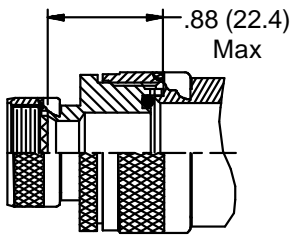

**CONNECTOR
 DESIGNATORS
 A-F-H-L-S
 ROTATABLE
 COUPLING**

**STYLE 2
 (STRAIGHT
 See Note 1)**

**See inside back
 cover fold-out or
 pages 13 and 14
 for Tables I and II.**

* Length ± .060 (1.52)
 Min. Order Length 1.5 Inch
 (See Note 5)

**STYLE 2
 (45° & 90°
 See Note 1)**

-445 Add "-445" to Specify Glenair's Non-Detent, ("NESTOR") Spring-Loaded, Self-Locking Coupling. See Page 41 for Details.

Metric dimensions (mm) are indicated in parentheses.

440-063
EMI/RFI Crimp Ring Adapter
Rotatable Coupling - Standard Profile

TABLE III: ELBOW DIMENSIONS

Shell Size		E		F		G		H	
Conn. Desig.	H	Max		Max		Max		Max	
A-F-L-S									
08	09	.639	(16.2)	.702	(17.8)	.750	(19.1)	.812	(20.6)
10	11	.664	(16.9)	.732	(18.6)	.812	(20.6)	.875	(22.2)
12	13	.688	(17.5)	1.040	(26.4)	.875	(22.2)	1.220	(31.0)
14	15	.705	(17.9)	1.070	(27.2)	.920	(23.4)	1.290	(32.8)
16	17	.732	(18.6)	1.090	(27.7)	.980	(24.9)	1.350	(34.3)
18	19	.748	(19.0)	1.100	(27.9)	1.020	(25.9)	1.370	(34.8)
20	21	.773	(19.6)	1.120	(28.4)	1.080	(27.4)	1.430	(36.3)
22	23	.800	(20.3)	1.160	(29.5)	1.140	(29.0)	1.510	(38.4)
24	25	.823	(20.9)	1.190	(30.2)	1.200	(30.5)	1.580	(40.1)

1. When maximum cable entry (page 21) is exceeded, Style 2 will be supplied. Dimensions E, F, G and H will not apply. Please consult factory.
2. For proper installation of crimp ring, use Thomas & Betts (or equivalent) installation dies listed (Table IV) for each dash no.
3. Dimensions shown are not intended for inspection criteria.
4. Consult factory for shorter lengths on straight backshells.
5. Interface O-Ring not supplied with Connector Designator A.