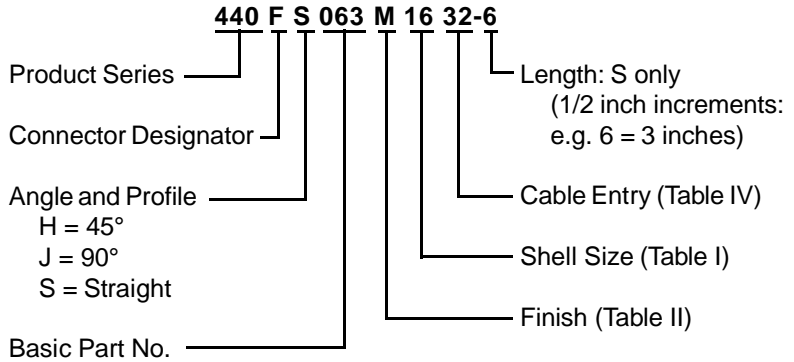

**CONNECTOR
 DESIGNATORS
 A-F-H-L-S
 ROTATABLE
 COUPLING**

**STYLE 2
 (STRAIGHT
 See Note 1)**

**See inside back
 cover fold-out or
 pages 13 and 14
 for Tables I and II.**

* Length ± .060 (1.52)
 Min. Order Length 1.5 Inch
 (See Note 5)

**STYLE 2
 (45° & 90°
 See Note 1)**

-445 Add "-445" to Specify Glenair's Non-Detent, ("NESTOR") Spring-Loaded, Self-Locking Coupling. See Page 41 for Details.

Metric dimensions (mm) are indicated in parentheses.

440-063
EMI/RFI Crimp Ring Adapter
Rotatable Coupling - Standard Profile

TABLE III: ELBOW DIMENSIONS

Shell Size		E		F		G		H	
Conn. Desig.	H	Max		Max		Max		Max	
A-F-L-S									
08	09	.639	(16.2)	.702	(17.8)	.750	(19.1)	.812	(20.6)
10	11	.664	(16.9)	.732	(18.6)	.812	(20.6)	.875	(22.2)
12	13	.688	(17.5)	1.040	(26.4)	.875	(22.2)	1.220	(31.0)
14	15	.705	(17.9)	1.070	(27.2)	.920	(23.4)	1.290	(32.8)
16	17	.732	(18.6)	1.090	(27.7)	.980	(24.9)	1.350	(34.3)
18	19	.748	(19.0)	1.100	(27.9)	1.020	(25.9)	1.370	(34.8)
20	21	.773	(19.6)	1.120	(28.4)	1.080	(27.4)	1.430	(36.3)
22	23	.800	(20.3)	1.160	(29.5)	1.140	(29.0)	1.510	(38.4)
24	25	.823	(20.9)	1.190	(30.2)	1.200	(30.5)	1.580	(40.1)

1. When maximum cable entry (page 21) is exceeded, Style 2 will be supplied. Dimensions E, F, G and H will not apply. Please consult factory.
2. For proper installation of crimp ring, use Thomas & Betts (or equivalent) installation dies listed (Table IV) for each dash no.
3. Dimensions shown are not intended for inspection criteria.
4. Consult factory for shorter lengths on straight backshells.
5. Interface O-Ring not supplied with Connector Designator A.