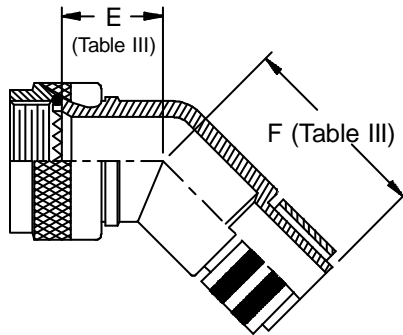

**CONNECTOR
 DESIGNATORS
 A-F-H-L-S
 ROTATABLE
 COUPLING**

**STYLE 2
 (STRAIGHT
 See Note 1)**

**See inside back
 cover fold-out or
 pages 13 and 14
 for Tables I and II.**

* Length ± .060 (1.52)
 Min. Order Length 1.5 Inch
 (See Note 5)

**STYLE 2
 (45° & 90°
 See Note 1)**

-445 Add "-445" to Specify Glenair's Non-Detent, ("NESTOR") Spring-Loaded, Self-Locking Coupling. See Page 41 for Details.

Metric dimensions (mm) are indicated in parentheses.

440-063
EMI/RFI Crimp Ring Adapter
Rotatable Coupling - Standard Profile

TABLE III: ELBOW DIMENSIONS

Shell Size		E		F		G		H	
Conn. Desig.	H	Max		Max		Max		Max	
A-F-L-S									
08	09	.639	(16.2)	.702	(17.8)	.750	(19.1)	.812	(20.6)
10	11	.664	(16.9)	.732	(18.6)	.812	(20.6)	.875	(22.2)
12	13	.688	(17.5)	1.040	(26.4)	.875	(22.2)	1.220	(31.0)
14	15	.705	(17.9)	1.070	(27.2)	.920	(23.4)	1.290	(32.8)
16	17	.732	(18.6)	1.090	(27.7)	.980	(24.9)	1.350	(34.3)
18	19	.748	(19.0)	1.100	(27.9)	1.020	(25.9)	1.370	(34.8)
20	21	.773	(19.6)	1.120	(28.4)	1.080	(27.4)	1.430	(36.3)
22	23	.800	(20.3)	1.160	(29.5)	1.140	(29.0)	1.510	(38.4)
24	25	.823	(20.9)	1.190	(30.2)	1.200	(30.5)	1.580	(40.1)

1. When maximum cable entry (page 21) is exceeded, Style 2 will be supplied. Dimensions E, F, G and H will not apply. Please consult factory.
2. For proper installation of crimp ring, use Thomas & Betts (or equivalent) installation dies listed (Table IV) for each dash no.
3. Dimensions shown are not intended for inspection criteria.
4. Consult factory for shorter lengths on straight backshells.
5. Interface O-Ring not supplied with Connector Designator A.