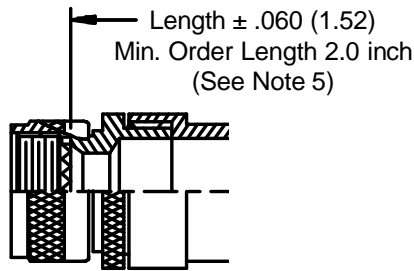

**CONNECTOR
 DESIGNATORS
 A-F-H-L-S
 ROTATABLE
 COUPLING**

**STYLE 2
 (STRAIGHT
 See Note 1)**

**See inside back
 cover fold-out or
 pages 13 and 14
 for Tables I and II.**

* Length ± .060 (1.52)
 Min. Order Length 1.5 Inch
 (See Note 5)

**STYLE 2
 (45° & 90°
 See Note 1)**

-445 Add "-445" to Specify Glenair's Non-Detent, ("NESTOR") Spring-Loaded, Self-Locking Coupling. See Page 41 for Details.

Metric dimensions (mm) are indicated in parentheses.

440-063
EMI/RFI Crimp Ring Adapter
Rotatable Coupling - Standard Profile

TABLE III: ELBOW DIMENSIONS

Shell Size		E		F		G		H	
Conn. Desig.	H	Max		Max		Max		Max	
A-F-L-S									
08	09	.639	(16.2)	.702	(17.8)	.750	(19.1)	.812	(20.6)
10	11	.664	(16.9)	.732	(18.6)	.812	(20.6)	.875	(22.2)
12	13	.688	(17.5)	1.040	(26.4)	.875	(22.2)	1.220	(31.0)
14	15	.705	(17.9)	1.070	(27.2)	.920	(23.4)	1.290	(32.8)
16	17	.732	(18.6)	1.090	(27.7)	.980	(24.9)	1.350	(34.3)
18	19	.748	(19.0)	1.100	(27.9)	1.020	(25.9)	1.370	(34.8)
20	21	.773	(19.6)	1.120	(28.4)	1.080	(27.4)	1.430	(36.3)
22	23	.800	(20.3)	1.160	(29.5)	1.140	(29.0)	1.510	(38.4)
24	25	.823	(20.9)	1.190	(30.2)	1.200	(30.5)	1.580	(40.1)

1. When maximum cable entry (page 21) is exceeded, Style 2 will be supplied. Dimensions E, F, G and H will not apply. Please consult factory.
2. For proper installation of crimp ring, use Thomas & Betts (or equivalent) installation dies listed (Table IV) for each dash no.
3. Dimensions shown are not intended for inspection criteria.
4. Consult factory for shorter lengths on straight backshells.
5. Interface O-Ring not supplied with Connector Designator A.