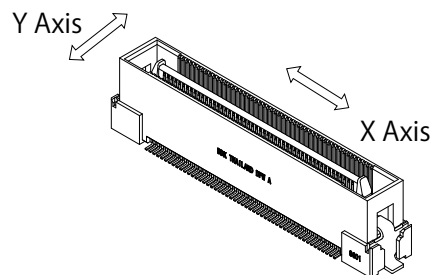

### OUTLINE

DFW series is a 0.6mm pitch board to board connectors which offset the gap between parallel boards by moving in X and Y axis.

### FEATURES

- Number of Contact : 20 ~ 160 Contacts
- Stacking Height : 13 ~ 25 mm
- Contact Pitch : 0.6 mm
- Floating Mechanism
  - Y Axis(Short Edge) :  $\pm 0.5$  mm
  - X Axis(Long Edge) :  $\pm 0.5$  mm
- Effective Contact Length : 2.0 mm
- Solid design to thicken the housing
- Stacking heights can be selected by changing receptacle connectors.
- Applied DDK original floating mechanism