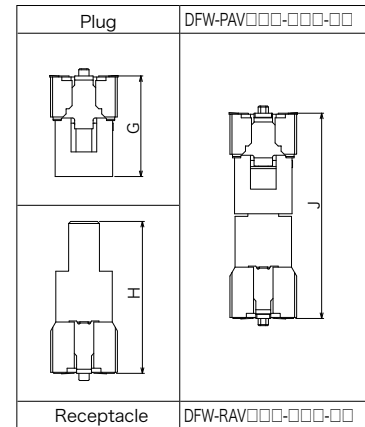

Dimensions

Part Number	Number of Contact	A	B	C	D	E	F
DFW-RAV020- □□□ -3A	20	15.00	13.50	5.40	11.00	9.30	12.10
DFW-RAV040- □□□ -3A	40	21.00	19.50	11.40	17.00	15.30	18.10
DFW-RAV060- □□□ -3A	60	27.00	25.50	17.40	23.00	21.30	24.10
DFW-RAV080- □□□ -3A	80	33.00	31.50	23.40	29.00	27.30	30.10
DFW-RAV100- □□□ -3A	100	39.00	37.50	29.40	35.00	33.30	36.10
DFW-RAV120- □□□ -3A	120	45.00	43.00	35.40	41.00	39.30	42.10
DFW-RAV140- □□□ -3A	140	51.00	49.50	41.40	47.00	45.30	48.10
DFW-RAV160- □□□ -3A	160	57.00	55.50	47.40	53.00	51.30	54.10

© Specifications and/or dimensions in this catalogue are subject to change without notice.
Your catalogue checking the latest specifications with our drawings would be highly appreciated.