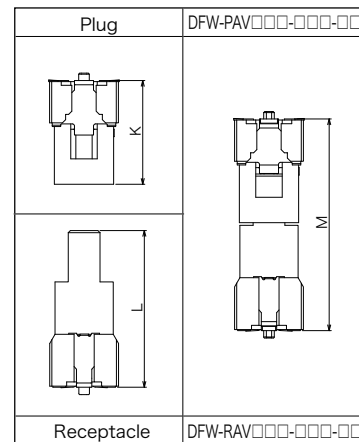

© Specifications and/or dimensions in this catalogue are subject to change without notice.  
Your catalogue checking the latest specifications with our drawings would be highly appreciated.

**▶ Plug Connector**

# DFW-PAV100-98-3A

Contact Number  
20, 40, 60, 80, 100, 120, 140, 160

Package Style  
A : Tray Packing

Contact Plating  
3 : Au over Ni Plating

Connector Height

**Connector Height**

Plug Connector		Receptacle Connector		Stacking Height
PART Number	K	Part Number	L	M
DFW-PAV □□□ -98-3A	9.8	DFW-RAV □□□ -078-3A	7.80	13.00
		DFW-RAV □□□ -088-3A	8.80	14.00
		DFW-RAV □□□ -098-3A	9.80	15.00
		DFW-RAV □□□ -108-3A	10.80	16.00
		DFW-RAV □□□ -118-3A	11.80	17.00
		DFW-RAV □□□ -128-3A	12.80	18.00
		DFW-RAV □□□ -138-3A	13.80	19.00
DFW-PAV □□□ -148-3A	14.8	DFW-RAV □□□ -148-3A	14.80	20.00
		DFW-RAV □□□ -078-3A	7.80	18.00
		DFW-RAV □□□ -088-3A	8.80	19.00
		DFW-RAV □□□ -098-3A	9.80	20.00
		DFW-RAV □□□ -108-3A	10.80	21.00
		DFW-RAV □□□ -118-3A	11.80	22.00
		DFW-RAV □□□ -128-3A	12.80	23.00
DFW-RAV □□□ -138-3A	13.80	24.00		
DFW-RAV □□□ -148-3A	14.80	25.00		

**DFW Series Stacking Height**

**Dimensions**

Part Number	Number of Contact	A	B	C	D	E	F	G	H	J
DFW-PAV020- □□□ -3A	20	18.67	16.80	13.10	9.26	5.40	14.70	7.60	10.00	15.67
DFW-PAV040- □□□ -3A	40	24.67	22.80	19.10	15.26	11.40	20.70	13.60	16.00	21.67
DFW-PAV060- □□□ -3A	60	30.67	28.80	25.10	21.26	17.40	26.70	19.60	22.00	27.67
DFW-PAV080- □□□ -3A	80	36.67	34.80	31.10	27.26	23.40	32.70	25.60	28.00	33.67
DFW-PAV100- □□□ -3A	100	42.67	40.80	37.10	33.26	29.40	38.70	31.60	34.00	39.67
DFW-PAV120- □□□ -3A	120	48.67	46.80	43.10	39.26	35.40	44.70	37.60	40.00	45.67
DFW-PAV140- □□□ -3A	140	54.67	52.80	49.10	45.26	41.40	50.70	43.60	46.00	51.67
DFW-PAV160- □□□ -3A	160	60.67	58.80	55.10	51.26	47.40	56.70	49.60	52.00	57.67

© Specifications and/or dimensions in this catalogue are subject to change without notice.  
Your catalogue checking the latest specifications with our drawings would be highly appreciated.

**▶ Receptacle Connector**