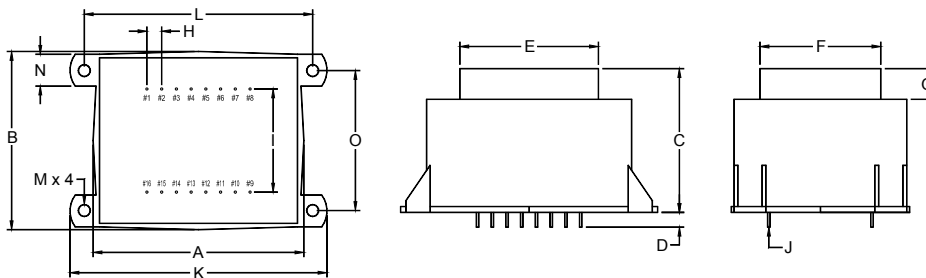

STANDARD  
ENCAPSULATED  
TRANSFORMER

Fig K

Empty pin shall be omitted if necessary.

Series	Dimension (mm)											
	A	B	C	D	E	F	G	H	I	J	K	L
20 (VA)	67.0	56.0	46.5	4.0	∅0.8	5.0	32.5	∅4.2	82.5	72.5	11.2	43.5
22 (VA)	67.0	56.0	46.5	4.0	∅0.8	5.0	32.5	∅4.2	82.5	72.5	11.2	43.5
25 (VA)	67.0	56.0	46.5	4.0	∅0.8	5.0	32.5	∅4.2	82.5	72.5	11.2	43.5
Tolerance (mm)	Max.	Max.	Max.	±1.0	±0.1	±0.2	±0.5	±0.2	Max.	±0.5	±0.5	±0.5

Fig L

Empty pin shall be omitted if necessary.

Series	Dimension (mm)											
	A	B	C	D	E	F	G	H	I	J	K	L
30 (VA)	72.5	61.0	50.0	4.0	∅0.8	5.0	35.0	∅4.2	88.0	77.5	10.8	47.5
36 (VA)	72.5	61.0	50.0	4.0	∅0.8	5.0	35.0	∅4.2	88.0	77.5	10.8	47.5
Tolerance (mm)	Max.	Max.	Max.	±1.0	±0.1	±0.2	±0.5	±0.2	Max.	±0.5	±0.5	±0.5