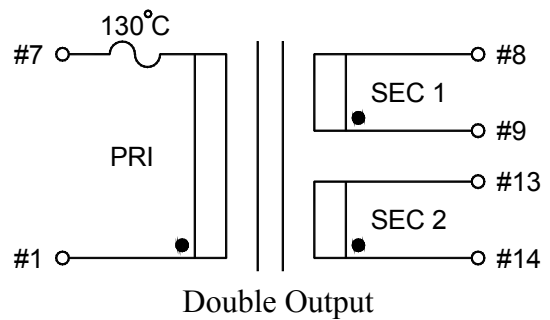

STANDARD  
ENCAPSULATED  
TRANSFORMER

Fig I

Fig J

Empty pin shall be omitted if necessary.

Series	Dimension (mm)											
	A	B	C	D	E	F	G	H	I	J	K	L
16 (VA)	58.5	49.5	40.0	4.0	0.64x0.64	5.0	30.0	∅4.2	76.5	65.0	10.0	37.5
Tolerance (mm)	Max.	Max.	Max.	±1.0	±0.1	±0.2	±0.5	±0.2	Max.	±0.5	±0.5	±0.5