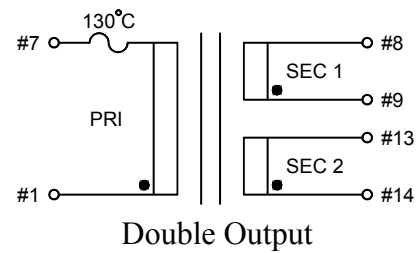

STANDARD  
ENCAPSULATED  
TRANSFORMER

Fig K

Empty pin shall be omitted if necessary.

Series	Dimension (mm)											
	A	B	C	D	E	F	G	H	I	J	K	L
20 (VA)	67.0	56.0	46.5	4.0	∅0.8	5.0	32.5	∅4.2	82.5	72.5	11.2	43.5
22 (VA)	67.0	56.0	46.5	4.0	∅0.8	5.0	32.5	∅4.2	82.5	72.5	11.2	43.5
25 (VA)	67.0	56.0	46.5	4.0	∅0.8	5.0	32.5	∅4.2	82.5	72.5	11.2	43.5
Tolerance (mm)	Max.	Max.	Max.	±1.0	±0.1	±0.2	±0.5	±0.2	Max.	±0.5	±0.5	±0.5

Fig L

Empty pin shall be omitted if necessary.

Series	Dimension (mm)											
	A	B	C	D	E	F	G	H	I	J	K	L
30 (VA)	72.5	61.0	50.0	4.0	∅0.8	5.0	35.0	∅4.2	88.0	77.5	10.8	47.5
36 (VA)	72.5	61.0	50.0	4.0	∅0.8	5.0	35.0	∅4.2	88.0	77.5	10.8	47.5
Tolerance (mm)	Max.	Max.	Max.	±1.0	±0.1	±0.2	±0.5	±0.2	Max.	±0.5	±0.5	±0.5