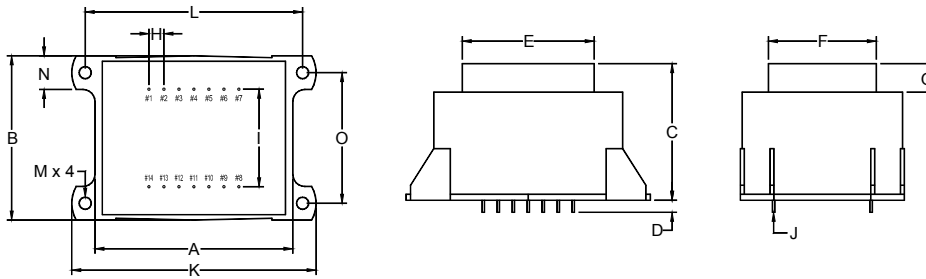

STANDARD  
ENCAPSULATED  
TRANSFORMER

Fig K

Empty pin shall be omitted if necessary.

Series	Dimension (mm)											
	A	B	C	D	E	F	G	H	I	J	K	L
20 (VA)	67.0	56.0	46.5	4.0	∅0.8	5.0	32.5	∅4.2	82.5	72.5	11.2	43.5
22 (VA)	67.0	56.0	46.5	4.0	∅0.8	5.0	32.5	∅4.2	82.5	72.5	11.2	43.5
25 (VA)	67.0	56.0	46.5	4.0	∅0.8	5.0	32.5	∅4.2	82.5	72.5	11.2	43.5
Tolerance (mm)	Max.	Max.	Max.	±1.0	±0.1	±0.2	±0.5	±0.2	Max.	±0.5	±0.5	±0.5

Fig L

Empty pin shall be omitted if necessary.

Series	Dimension (mm)											
	A	B	C	D	E	F	G	H	I	J	K	L
30 (VA)	72.5	61.0	50.0	4.0	∅0.8	5.0	35.0	∅4.2	88.0	77.5	10.8	47.5
36 (VA)	72.5	61.0	50.0	4.0	∅0.8	5.0	35.0	∅4.2	88.0	77.5	10.8	47.5
Tolerance (mm)	Max.	Max.	Max.	±1.0	±0.1	±0.2	±0.5	±0.2	Max.	±0.5	±0.5	±0.5