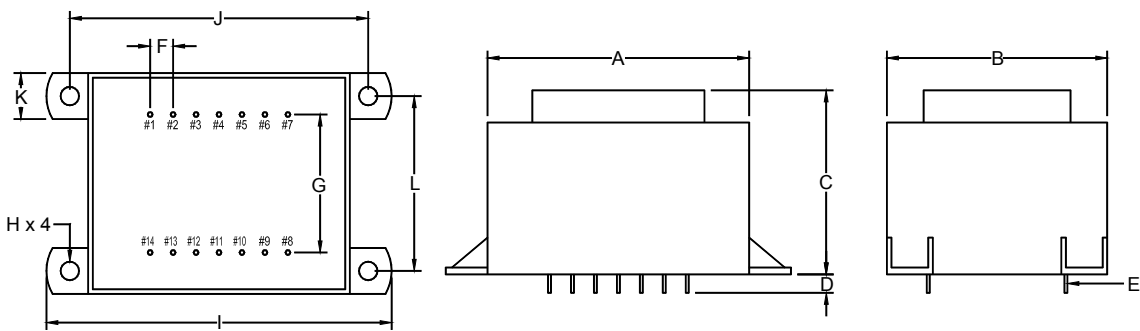

STANDARD  
ENCAPSULATED  
TRANSFORMER

Fig I

Fig J

Empty pin shall be omitted if necessary.

Series	Dimension (mm)											
	A	B	C	D	E	F	G	H	I	J	K	L
16 (VA)	58.5	49.5	40.0	4.0	0.64x0.64	5.0	30.0	∅4.2	76.5	65.0	10.0	37.5
Tolerance (mm)	Max.	Max.	Max.	±1.0	±0.1	±0.2	±0.5	±0.2	Max.	±0.5	±0.5	±0.5