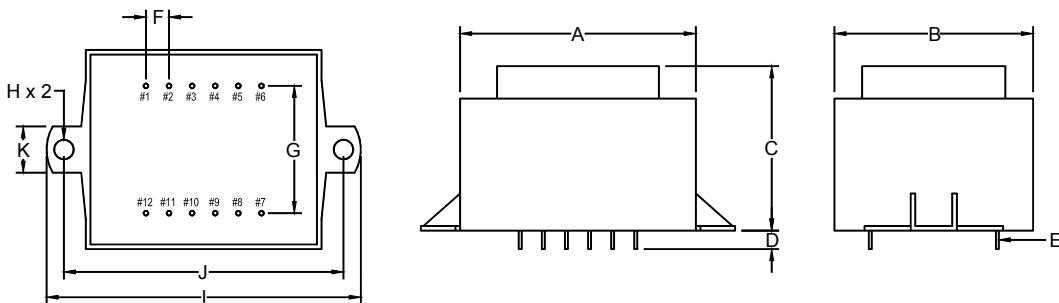

STANDARD  
ENCAPSULATED  
TRANSFORMER

Fig F

Fig G

Fig H

Empty pin shall be omitted if necessary.

Single Output

Double Output

Series	Dimension (mm)										
	A	B	C	D	E	F	G	H	I	J	K
8.0 (VA)	53.0	45.0	35.5	4.0	0.64x0.64	5.0	27.5	Ø4.2	67.0	60.5	10.0
10 (VA)	53.0	45.0	35.5	4.0	0.64x0.64	5.0	27.5	Ø4.2	59.0	52.5	10.0
Tolerance (mm)	Max.	Max.	Max.	±1.0	±0.1	±0.2	±0.5	±0.2	Max.	±0.5	±0.5