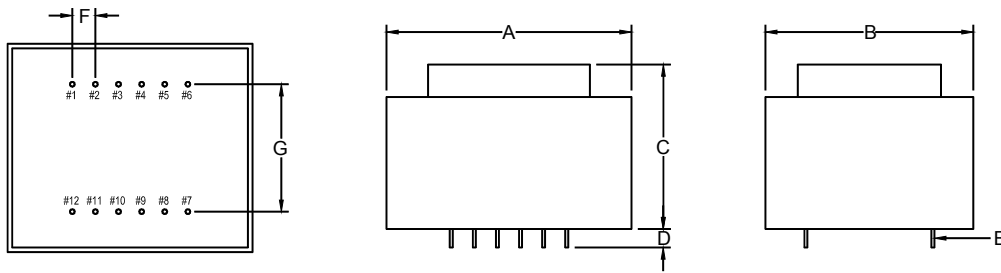

STANDARD  
ENCAPSULATED  
TRANSFORMER

Fig F

Fig G

Fig H

Empty pin shall be omitted if necessary.

Single Output

Double Output

Series	Dimension (mm)										
	A	B	C	D	E	F	G	H	I	J	K
8.0 (VA)	53.0	45.0	35.5	4.0	0.64x0.64	5.0	27.5	Ø4.2	67.0	60.5	10.0
10 (VA)	53.0	45.0	35.5	4.0	0.64x0.64	5.0	27.5	Ø4.2	59.0	52.5	10.0
Tolerance (mm)	Max.	Max.	Max.	±1.0	±0.1	±0.2	±0.5	±0.2	Max.	±0.5	±0.5