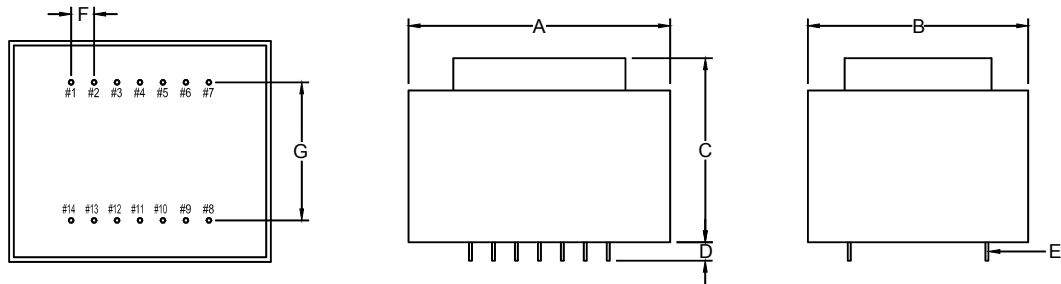

STANDARD  
ENCAPSULATED  
TRANSFORMER

Fig I

Fig J

Empty pin shall be omitted if necessary.

Series	Dimension (mm)											
	A	B	C	D	E	F	G	H	I	J	K	L
16 (VA)	58.5	49.5	40.0	4.0	0.64x0.64	5.0	30.0	∅4.2	76.5	65.0	10.0	37.5
Tolerance (mm)	Max.	Max.	Max.	±1.0	±0.1	±0.2	±0.5	±0.2	Max.	±0.5	±0.5	±0.5