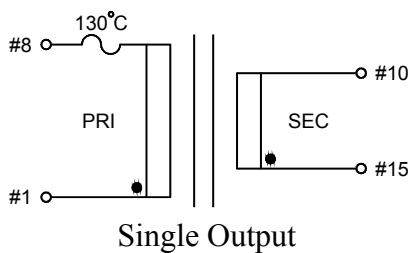

Empty pin shall be omitted if necessary.