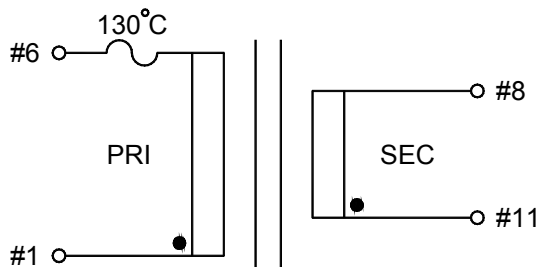

STANDARD  
ENCAPSULATED  
TRANSFORMER

Fig F

Fig G

Fig H

Empty pin shall be omitted if necessary.

Single Output

Double Output

Series	Dimension (mm)										
	A	B	C	D	E	F	G	H	I	J	K
8.0 (VA)	53.0	45.0	35.5	4.0	0.64x0.64	5.0	27.5	Ø4.2	67.0	60.5	10.0
10 (VA)	53.0	45.0	35.5	4.0	0.64x0.64	5.0	27.5	Ø4.2	59.0	52.5	10.0
Tolerance (mm)	Max.	Max.	Max.	±1.0	±0.1	±0.2	±0.5	±0.2	Max.	±0.5	±0.5

STANDARD  
ENCAPSULATED  
TRANSFORMER

Fig I

Fig J

Empty pin shall be omitted if necessary.

Series	Dimension (mm)											
	A	B	C	D	E	F	G	H	I	J	K	L
16 (VA)	58.5	49.5	40.0	4.0	0.64x0.64	5.0	30.0	∅4.2	76.5	65.0	10.0	37.5
Tolerance (mm)	Max.	Max.	Max.	±1.0	±0.1	±0.2	±0.5	±0.2	Max.	±0.5	±0.5	±0.5