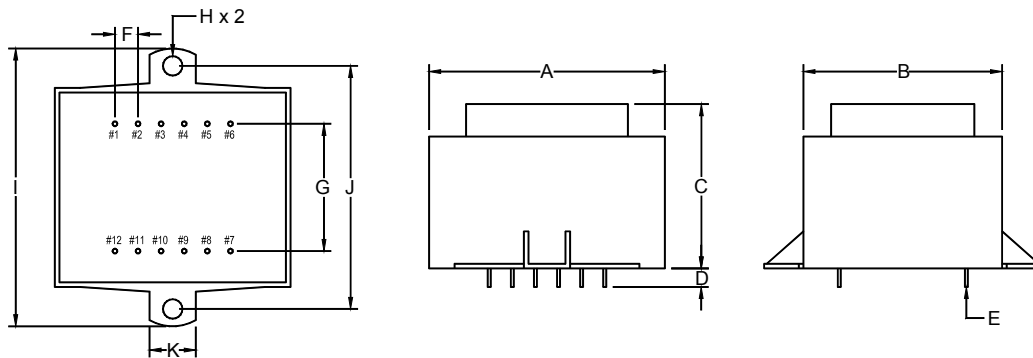

STANDARD  
ENCAPSULATED  
TRANSFORMER

Fig F

Fig G

Fig H

Empty pin shall be omitted if necessary.

Single Output

Double Output

Series	Dimension (mm)										
	A	B	C	D	E	F	G	H	I	J	K
8.0 (VA)	53.0	45.0	35.5	4.0	0.64x0.64	5.0	27.5	Ø4.2	67.0	60.5	10.0
10 (VA)	53.0	45.0	35.5	4.0	0.64x0.64	5.0	27.5	Ø4.2	59.0	52.5	10.0
Tolerance (mm)	Max.	Max.	Max.	±1.0	±0.1	±0.2	±0.5	±0.2	Max.	±0.5	±0.5