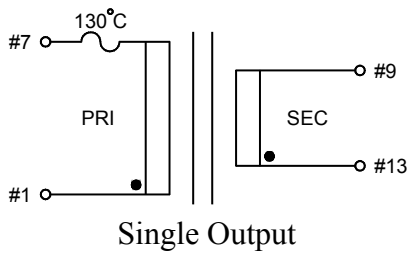

STANDARD  
ENCAPSULATED  
TRANSFORMER

Fig K

Empty pin shall be omitted if necessary.

Series	Dimension (mm)											
	A	B	C	D	E	F	G	H	I	J	K	L
20 (VA)	67.0	56.0	46.5	4.0	∅0.8	5.0	32.5	∅4.2	82.5	72.5	11.2	43.5
22 (VA)	67.0	56.0	46.5	4.0	∅0.8	5.0	32.5	∅4.2	82.5	72.5	11.2	43.5
25 (VA)	67.0	56.0	46.5	4.0	∅0.8	5.0	32.5	∅4.2	82.5	72.5	11.2	43.5
Tolerance (mm)	Max.	Max.	Max.	±1.0	±0.1	±0.2	±0.5	±0.2	Max.	±0.5	±0.5	±0.5