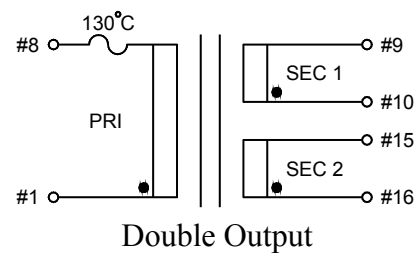

STANDARD  
ENCAPSULATED  
TRANSFORMER

Fig K

Empty pin shall be omitted if necessary.

Series	Dimension (mm)											
	A	B	C	D	E	F	G	H	I	J	K	L
20 (VA)	67.0	56.0	46.5	4.0	∅0.8	5.0	32.5	∅4.2	82.5	72.5	11.2	43.5
22 (VA)	67.0	56.0	46.5	4.0	∅0.8	5.0	32.5	∅4.2	82.5	72.5	11.2	43.5
25 (VA)	67.0	56.0	46.5	4.0	∅0.8	5.0	32.5	∅4.2	82.5	72.5	11.2	43.5
Tolerance (mm)	Max.	Max.	Max.	±1.0	±0.1	±0.2	±0.5	±0.2	Max.	±0.5	±0.5	±0.5

Fig L

Empty pin shall be omitted if necessary.

Series	Dimension (mm)											
	A	B	C	D	E	F	G	H	I	J	K	L
30 (VA)	72.5	61.0	50.0	4.0	∅0.8	5.0	35.0	∅4.2	88.0	77.5	10.8	47.5
36 (VA)	72.5	61.0	50.0	4.0	∅0.8	5.0	35.0	∅4.2	88.0	77.5	10.8	47.5
Tolerance (mm)	Max.	Max.	Max.	±1.0	±0.1	±0.2	±0.5	±0.2	Max.	±0.5	±0.5	±0.5