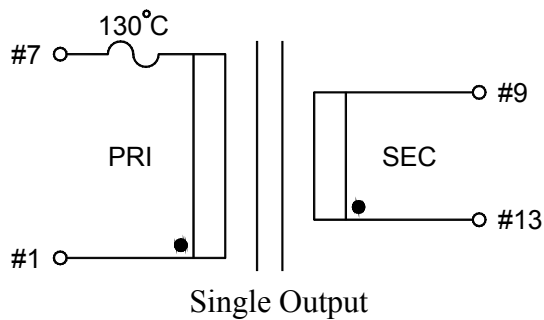

STANDARD  
ENCAPSULATED  
TRANSFORMER

Fig I

Fig J

Empty pin shall be omitted if necessary.

Series	Dimension (mm)											
	A	B	C	D	E	F	G	H	I	J	K	L
16 (VA)	58.5	49.5	40.0	4.0	0.64x0.64	5.0	30.0	∅4.2	76.5	65.0	10.0	37.5
Tolerance (mm)	Max.	Max.	Max.	±1.0	±0.1	±0.2	±0.5	±0.2	Max.	±0.5	±0.5	±0.5