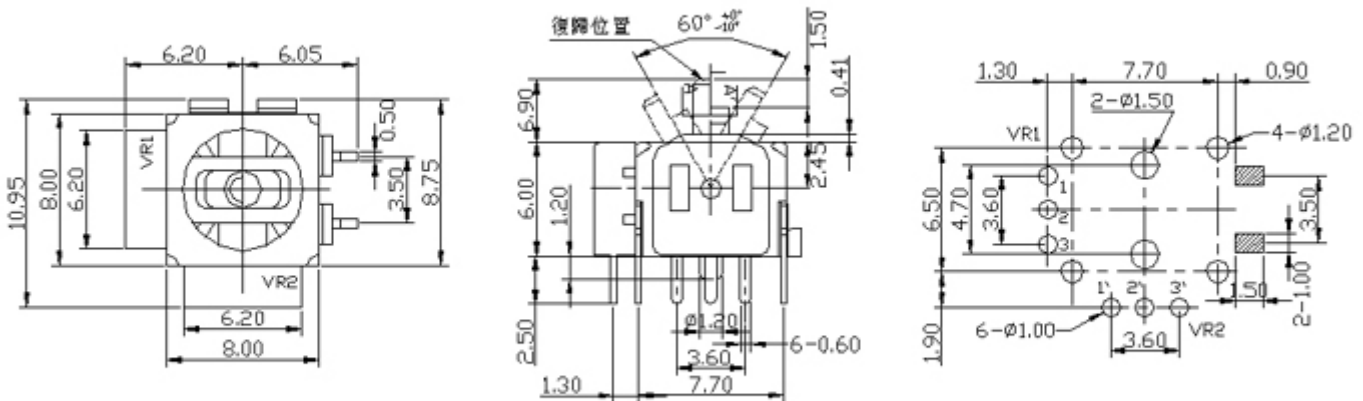

Model(型號): **RKJXK8001**

[Download PDF file](#)

Features:(特點):

Compact design with a good space factor.
Available in a wide variety of type including standard type and lever reset type.
Constructed integral with tact switch for selection ,thus contributing to improvement in the operability of sets.

Applications(作用):

Controller for remote control of audio equipment , CD-L , VCD , TV ,car navigation system, and for game , etc .

Dimensions(規格圖):

Specifications(規格)

Electrical Characteristics [電氣性能]

Total resistance [全阻抗值]	10KΩ , 50K Ω , 100KΩ
Total resistance tolerance [全阻抗值容許差]	±30%
Ratings power(w) [額定功率]	0.0125W, Switch 5V DC
Resistance taper [阻抗變化特性]	B
Residual resistance [殘留阻值]	全阻值 3%Ω Max.
Sliding noise [滑動雜音]	300mV Max
Insulation resistance [絕緣阻抗]	100MΩ Min. at DC 250V. Switch 10MΩ Min. DC 10V
Withstanding voltage [耐電壓]	1 minute at AC 250V
Max. operating voltage [最高使用電壓]	AC 50V