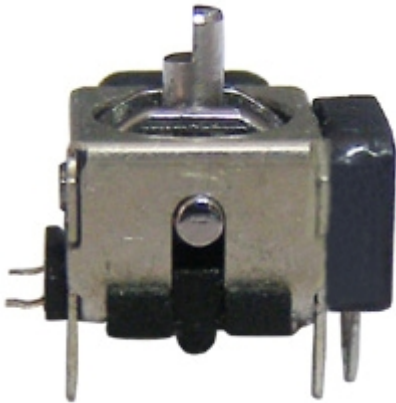

Model(型號): **RKJXK8001**

[Download PDF file](#)

Features:(特點):

Compact design with a good space factor.
Available in a wide variety of type including standard type and lever reset type.
Constructed integral with tact switch for selection ,thus contributing to improvement in the operability of sets.

Applications(作用):

Controller for remote control of audio equipment , CD-L , VCD , TV ,car navigation system, and for game , etc .

Dimensions(規格圖):

Specifications(規格)

Electrical Characteristics [電氣性能]

Total resistance [全阻抗值]	10KΩ , 50K Ω , 100KΩ
Total resistance tolerance [全阻抗值容許差]	±30%
Ratings power(w) [額定功率]	0.0125W, Switch 5V DC
Resistance taper [阻抗變化特性]	B
Residual resistance [殘留阻值]	全阻值 3%Ω Max.
Sliding noise [滑動雜音]	300mV Max
Insulation resistance [絕緣阻抗]	100MΩ Min. at DC 250V. Switch 10MΩ Min. DC 10V
Withstanding voltage [耐電壓]	1 minute at AC 250V
Max. operating voltage [最高使用電壓]	AC 50V