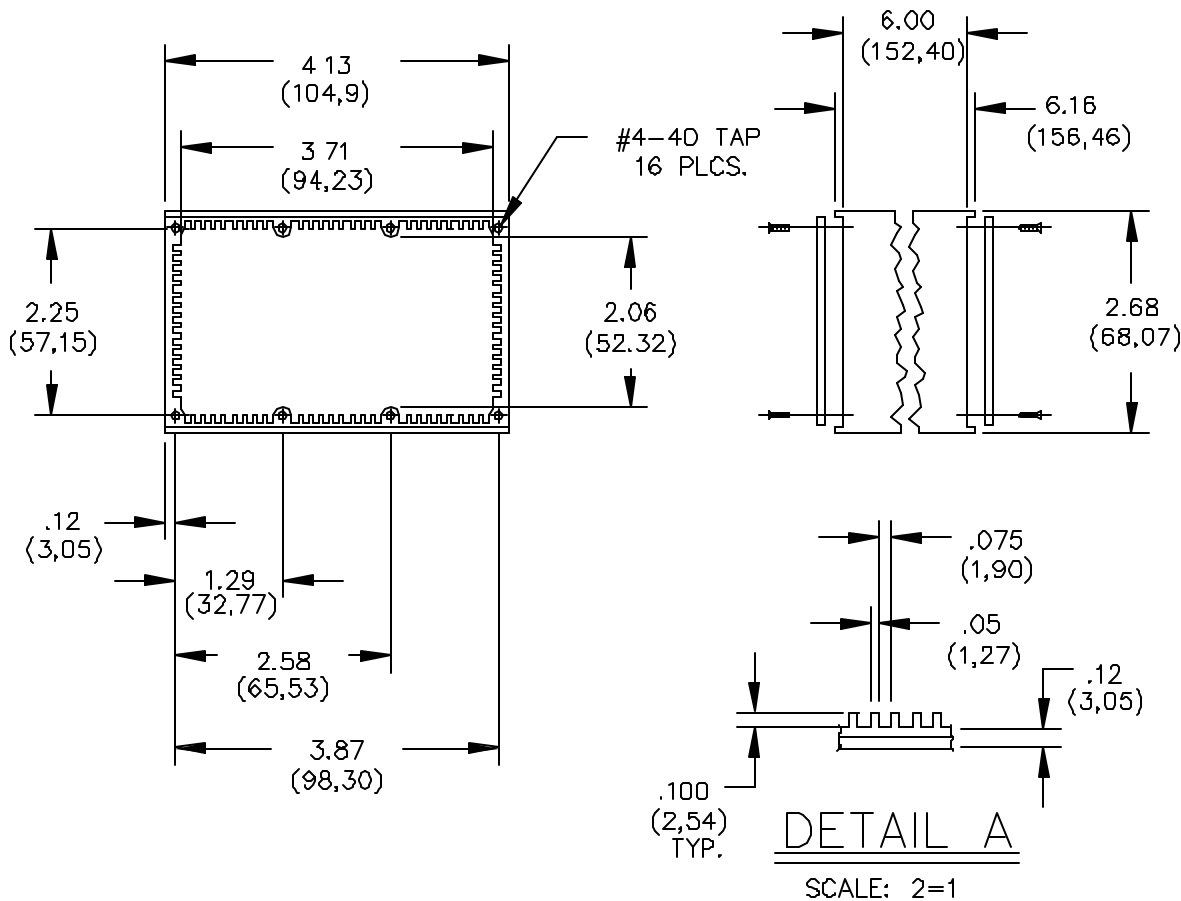

Model 3743 Unpainted Shielded Housing, 6" High With Card Guides

MATERIALS:

Shielded Housing: Extruded Aluminum, Alloy 6063-T5

Finish: None

Cover: 2 each, 2.03 (.080) thick Aluminum, Alloy 1100-H14

Finish: Clear anodized per MIL-A-8625

Screws: 16 each, #4-40 x 6.35 (1/4) Flat Head

RATINGS:

Operating Temperature: -55°C to +150°C (-67° to +302°F)

ORDERING INFORMATION: Model 3743

All dimensions are in inches. Tolerances (except noted): .xx = ±.02" (.51 mm), .xxx = ±.005" (.127 mm).
All specifications are to the latest revisions. Specifications are subject to change without notice.
Registered trademarks are the property of their respective companies.