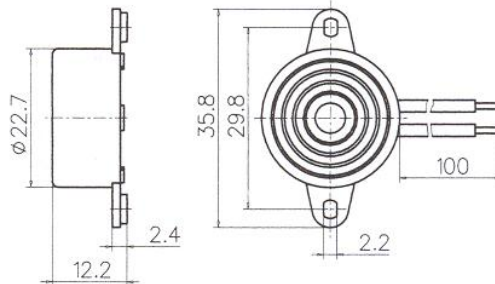

### DIMENSIONS

PB-2312

φ 22.7 × H12.2

Type	Unit	PB-2312-1
Rated Voltage	(VDC)	12
Operating Voltage	(VDC)	3~20
Current Consumption	(mA)	< or = 8
Sound Output (Min)	(dB)	> or = 85
Resonant Frequency	(Hz)	3000±500
Pulse Rated	(Pulse/Sec)	NIL
Tone		Single
Terminal		LEAD/PIN
Operating Temp	(C)	-20~+60
Storage Temp	(C)	-30~+70
Dimension	mm	22.7 x H12.2
*Value applying at rated voltage		
*distance for measurement 30cm		

Type	Unit	PB-2312-2
Rated Voltage	(VDC)	12
Operating Voltage	(VDC)	3~20
Current Consumption	(mA)	< or = 8
Sound Output (Min)	(dB)	> or = 90
Resonant Frequency	(Hz)	4500±500
Pulse Rated	(Pulse/Sec)	NIL
Tone		Single
Terminal		LEAD/PIN
Operating Temp	(C)	-20~+60
Storage Temp	(C)	-30~+70
Dimension	mm	22.7 x H12.2
*Value applying at rated voltage		
*distance for measurement 30cm		