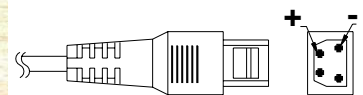

DC-DC Power Supplies

VDN 60 SERIES (60 WATTS DC-DC CAR and FLIGHT ADAPTER)

Cable Series:

Plug Spec:

ID :1.5mm
OD :3.5mm
Length :6.2mm
With clip
Right angle

Plug Spec:

Plug Spec:

ID :2.0mm
OD :5.5mm
Length :12mm
With clip

Plug Spec:

ID :2.5mm
OD :5.5mm
Length :11mm
With clip

Plug Spec:

ID :2.5mm
OD :5.5mm
Length :12mm
With clip

Plug Spec:

Plug Spec:

ID :2.8mm
OD :6.6mm
Length :12mm
With clip

Plug Spec:

ID :1.5mm
OD :5.5mm
Length :11mm

Plug Spec:

ID :4.3mm
OD :6.0mm
Length :11mm

Plug Spec:

ID :2.0mm
OD :5.5mm
Length :10mm
With clip

Power Systems – The Power Solution

Web: www.Power-Systems.de
Email: Info@Power-Systems.de

Address: Dörnet 8 ; 74360 Ilsfeld-Auenstein / Germany
Tel. : + 49 / 70 62 / 67 59 - 6
Fax: + 49 / 70 62 / 67 59 - 80