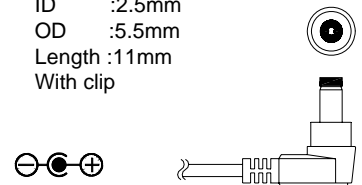

### Cable Series:

**C101**

**Plug Spec:**

ID :1.5mm  
OD :3.5mm  
Length :6.2mm  
With clip  
Right angle

**C106**

**Plug Spec:**

**C102**

**Plug Spec:**

ID :2.0mm  
OD :5.5mm  
Length :12mm  
With clip

**C107**

**Plug Spec:**

ID :2.5mm  
OD :5.5mm  
Length :11mm  
With clip

**C103**

**Plug Spec:**

ID :2.5mm  
OD :5.5mm  
Length :12mm  
With clip

**C108**

**Plug Spec:**

**C104**

**Plug Spec:**

ID :2.8mm  
OD :6.6mm  
Length :12mm  
With clip

**C109**

**Plug Spec:**

ID :1.5mm  
OD :5.5mm  
Length :11mm

**C105**