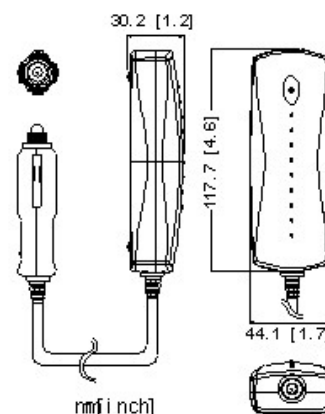

Power Systems – The Power Solution

Web: www.Power-Systems.de
Email: Info@Power-Systems.de

Address: Dörnet 8 ; 74360 Ilsfeld-Auenstein / Germany
Tel. : + 49 / 70 62 / 67 59 - 6
Fax: + 49 / 70 62 / 67 59 - 80