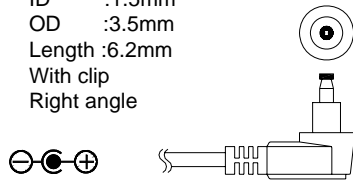

### Cable Series:

**C101**

**Plug Spec:**

ID :1.5mm  
OD :3.5mm  
Length :6.2mm  
With clip  
Right angle

**C106**

**Plug Spec:**

**C102**

**Plug Spec:**

ID :2.0mm  
OD :5.5mm  
Length :12mm  
With clip

**C107**

**Plug Spec:**

ID :2.5mm  
OD :5.5mm  
Length :11mm  
With clip

**C103**

**Plug Spec:**

ID :2.5mm  
OD :5.5mm  
Length :12mm  
With clip

**C108**

**Plug Spec:**

**C104**

**Plug Spec:**

ID :2.8mm  
OD :6.6mm  
Length :12mm  
With clip

**C109**

**Plug Spec:**

ID :1.5mm  
OD :5.5mm  
Length :11mm

**C105**