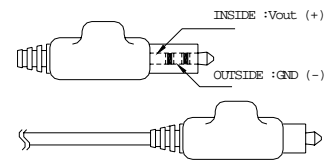

### Cable Series:

**C101**

**Plug Spec:**

ID :1.5mm  
OD :3.5mm  
Length :6.2mm  
With clip  
Right angle

**C106**

**Plug Spec:**

**C102**

**Plug Spec:**

ID :2.0mm  
OD :5.5mm  
Length :12mm  
With clip

**C107**

**Plug Spec:**

ID :2.5mm  
OD :5.5mm  
Length :11mm  
With clip

**C103**

**Plug Spec:**

ID :2.5mm  
OD :5.5mm  
Length :12mm  
With clip

**C108**