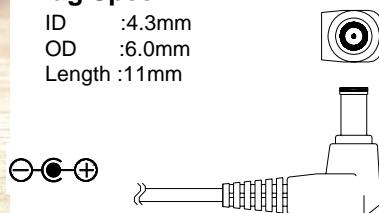

### Cable Series:

**C101**

**Plug Spec:**

ID :1.5mm  
OD :3.5mm  
Length :6.2mm  
With clip  
Right angle

**C106**

**Plug Spec:**

**C102**

**Plug Spec:**

ID :2.0mm  
OD :5.5mm  
Length :12mm  
With clip

**C107**

**Plug Spec:**

ID :2.5mm  
OD :5.5mm  
Length :11mm  
With clip

**C103**

**Plug Spec:**

ID :2.5mm  
OD :5.5mm  
Length :12mm  
With clip

**C108**

**Plug Spec:**

**C104**

**Plug Spec:**

ID :2.8mm  
OD :6.6mm  
Length :12mm  
With clip

**C109**

**Plug Spec:**

ID :1.5mm  
OD :5.5mm  
Length :11mm

**C105**

**Plug Spec:**

ID :4.3mm  
OD :6.0mm  
Length :11mm

**C110**

**Plug Spec:**

ID :2.0mm  
OD :5.5mm  
Length :10mm  
With clip