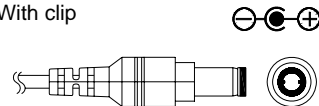

**Plug Spec:**

**C104**

**Plug Spec:**

ID :2.8mm  
OD :6.6mm  
Length :12mm  
With clip

**C109**

**Plug Spec:**

ID :1.5mm  
OD :5.5mm  
Length :11mm

**C105**