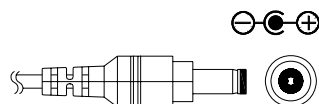

### Cable Series:

**C101**

**Plug Spec:**

ID :1.5mm  
OD :3.5mm  
Length :6.2mm  
With clip  
Right angle

**C106**

**Plug Spec:**

**C102**

**Plug Spec:**

ID :2.0mm  
OD :5.5mm  
Length :12mm  
With clip

**C107**

**Plug Spec:**

ID :2.5mm  
OD :5.5mm  
Length :11mm  
With clip

**C103**

**Plug Spec:**

ID :2.5mm  
OD :5.5mm  
Length :12mm  
With clip

**C108**