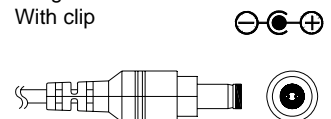

**Plug Spec:**

ID :4.3mm  
OD :6.0mm  
Length :11mm

**C110**

**Plug Spec:**

ID :2.0mm  
OD :5.5mm  
Length :10mm  
With clip