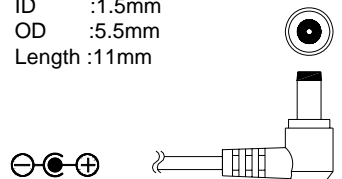

ID :2.0mm  
OD :5.5mm  
Length :12mm  
With clip

**C107**

**Plug Spec:**

ID :2.5mm  
OD :5.5mm  
Length :11mm  
With clip

**C103**

**Plug Spec:**

ID :2.5mm  
OD :5.5mm  
Length :12mm  
With clip

**C108**

**Plug Spec:**

**C104**

**Plug Spec:**

ID :2.8mm  
OD :6.6mm  
Length :12mm  
With clip

**C109**

**Plug Spec:**

ID :1.5mm  
OD :5.5mm  
Length :11mm

**C105**

**Plug Spec:**

ID :4.3mm  
OD :6.0mm  
Length :11mm

**C110**

**Plug Spec:**

ID :2.0mm  
OD :5.5mm  
Length :10mm  
With clip