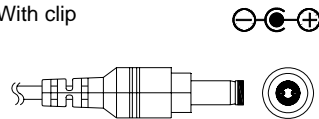

ID :2.0mm  
OD :5.5mm  
Length :12mm  
With clip

**C107**

**Plug Spec:**

ID :2.5mm  
OD :5.5mm  
Length :11mm  
With clip

**C103**

**Plug Spec:**

ID :2.5mm  
OD :5.5mm  
Length :12mm  
With clip

**C108**

**Plug Spec:**

**C104**

**Plug Spec:**

ID :2.8mm  
OD :6.6mm  
Length :12mm  
With clip

**C109**

**Plug Spec:**

ID :1.5mm  
OD :5.5mm  
Length :11mm

**C105**