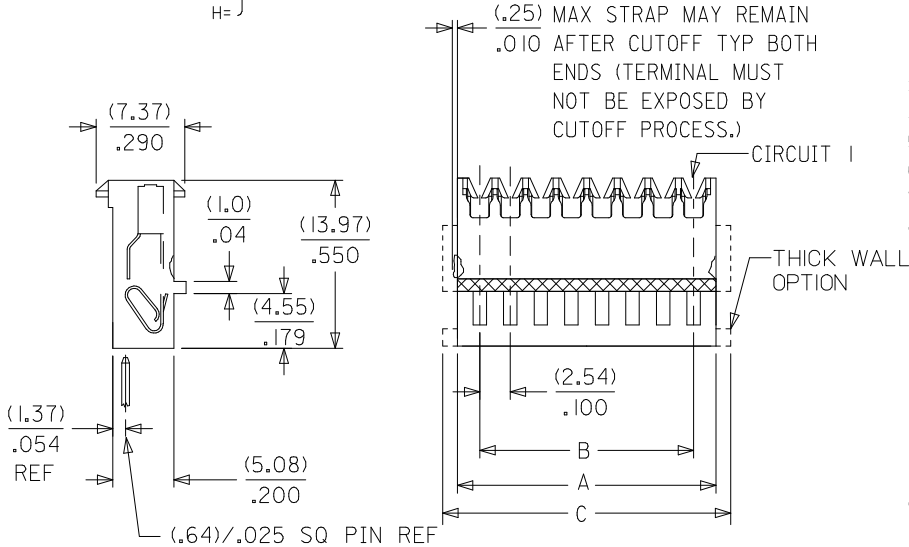

1. MATERIAL: UNFILLED NYLON, UL94V-2, MOLDED MATERIAL (CLEAR)
2. FINISH:
   - (102) OVERALL TIN: (0.00508)/(0.00200 MIN OVER (0.00254)/(0.00100 MIN COPPER.
   - (208) SELECT GOLD: (0.00038)/(0.00015 MIN, * SELECT TIN: (0.00254)/(0.00100 MIN, OVERALL NICKEL UNDERPLATE: (0.00127)/(0.00050 MIN.
   - (228) SELECT GOLD: (0.00076)/(0.00030 MIN, * SELECT TIN: (0.00254)/(0.00100 MIN, OVERALL NICKEL UNDERPLATE: (0.00127)/(0.00050 MIN.
   - (501) OVERALL GOLD: (0.00051)/(0.00020 MIN OVER (0.00076)/(0.00030 MIN NICKEL
   - (502) OVERALL GOLD: (0.00051)/(0.00020 MIN OVER (0.00127)/(0.00050 MIN NICKEL.
   - (503) OVERALL GOLD: (0.00076)/(0.00030 MIN OVER (0.00127)/(0.00050 MIN NICKEL.
   - (P909) OVERALL TIN: (0.00254)/(0.00100 MIN. *THE PRIMARY SHIPPING CARTON WILL BE LABELED COMPLIANT TO RoHS DIRECTIVE 2002/95/EC AND ELV ANNEX II OF DIRECTIVE 2000/53/EC*. CARTONS WITHOUT THIS LABEL MAY CONTAIN PRODUCT WITH TIN/LEAD PLATINGS.
3. PRODUCT SPECIFICATION: PS-7720-001
4. PACKAGING: BULK PK-7720-001 SEE CHART
5. THESE HOUSINGS ARE FOR USE WITH SINGLE 22 AWG WIRE TERMINATION ONLY
6. COLOR STRIPE TO RUN LENGTH OF RIB AS SHOWN (SEE CHART FOR COLOR)
7. SEE APPLICATION SPEC SMES-7720-0002 FOR ADDITIONAL INFORMATION.
8. WIRE SPECIFICATIONS: SEE SMES-7720-0002 (INSUL. DIA (1.52)/(0.060 MAX)
   - SLOT SIZE A FOR USE WITH: 26 AWG SOLID, STRANDED TINNED
   - SLOT SIZE H FOR USE WITH: 28 AWG SOLID, STRANDED TINNED, AND STRANDED TOPCOAT
   - SLOT SIZE F FOR USE WITH: 24 AWG SOLID, STRANDED TINNED, AND STRANDED TOPCOAT
   - SLOT SIZE E FOR USE WITH: 22 AWG STRANDED TINNED
9. THIS PART CONFORMS TO CLASS B REQUIREMENTS OF COSMETIC SPECIFICATION PS-45499-002.

NO OF CKTS	DIM A	DIM B	DIM C
2	(5.44) .214	(2.54) .100	(7.59) .299
3	(7.98) .314	(5.08) .200	(10.13) .399
4	(10.52) .414	(7.62) .300	(12.67) .499
5	(13.06) .514	(10.16) .400	(15.21) .599
6	(15.60) .614	(12.70) .500	(17.75) .699
7	(18.14) .714	(15.24) .600	(20.29) .799
8	(20.68) .814	(17.78) .700	(22.83) .899
9	(23.22) .914	(20.30) .800	(25.37) .999
10	(25.76) 1.014	(22.86) .900	(27.91) 1.099
11	(28.30) 1.114	(25.40) 1.000	(30.45) 1.199
12	(30.84) 1.214	(27.94) 1.100	(32.99) 1.299
13	(33.38) 1.314	(30.48) 1.200	(35.53) 1.399
14	(35.92) 1.414	(33.02) 1.300	(38.07) 1.499
15	(38.46) 1.514	(35.56) 1.400	(40.61) 1.599
16	(41.00) 1.614	(38.10) 1.500	(43.15) 1.699
17	(43.54) 1.714	(40.64) 1.600	(45.69) 1.799
18	(46.08) 1.814	(43.18) 1.700	(48.23) 1.899
19	(48.62) 1.914	(45.72) 1.800	(50.77) 1.999
20	(51.16) 2.014	(48.26) 1.900	(53.31) 2.099
21	(53.70) 2.114	(50.80) 2.000	(55.85) 2.199
22	(56.24) 2.214	(53.34) 2.100	(58.39) 2.299
23	(58.78) 2.314	(55.88) 2.200	(60.93) 2.399
24	(61.32) 2.414	(58.42) 2.300	(63.47) 2.499
25	(63.86) 2.514	(60.96) 2.400	(66.01) 2.599
26	(66.40) 2.614	(63.50) 2.500	(68.55) 2.699
27	(68.94) 2.714	(66.04) 2.600	(71.09) 2.799
28	(71.48) 2.814	(68.58) 2.700	(73.63) 2.899

CORRECT HSG. NO.'S
EC NO: UCP2009-2291
DRWN:MKIPPER 2009/04/16
CHKD:SSOUSEK 2009/04/17
APPR:FSM:TH 2009/04/17

QUALITY SYMBOLS
▽=0
◁=0

DESCRIPTION
REV

BA

GENERAL TOLERANCES (UNLESS SPECIFIED)

	mm	INCH
4 PLACES	± ---	± ---
3 PLACES	± ---	± ---
2 PLACES	± ---	± ---
1 PLACE	± ---	± ---

ANGULAR ±1/2°

DRAFT WHERE APPLICABLE MUST REMAIN WITHIN DIMENSIONS

DIMENSION STYLE
MM/IN

SCALE

DESIGN UNITS
INCH

THIRD ANGLE PROJECTION

DRAWN BY
SAMIEC

DATE
2004/04/13

CHECKED BY
SAMIEC

DATE
2004/04/13

APPROVED BY
MARGULIS

DATE
2004/04/13

MATERIAL NO.
SEE CHART

TITLE
KK 100 IDT CONNECTOR ASSEMBLY

MOLEX INCORPORATED

DOCUMENT NO.
SD-7720-001

SHEET NO.
1 OF *