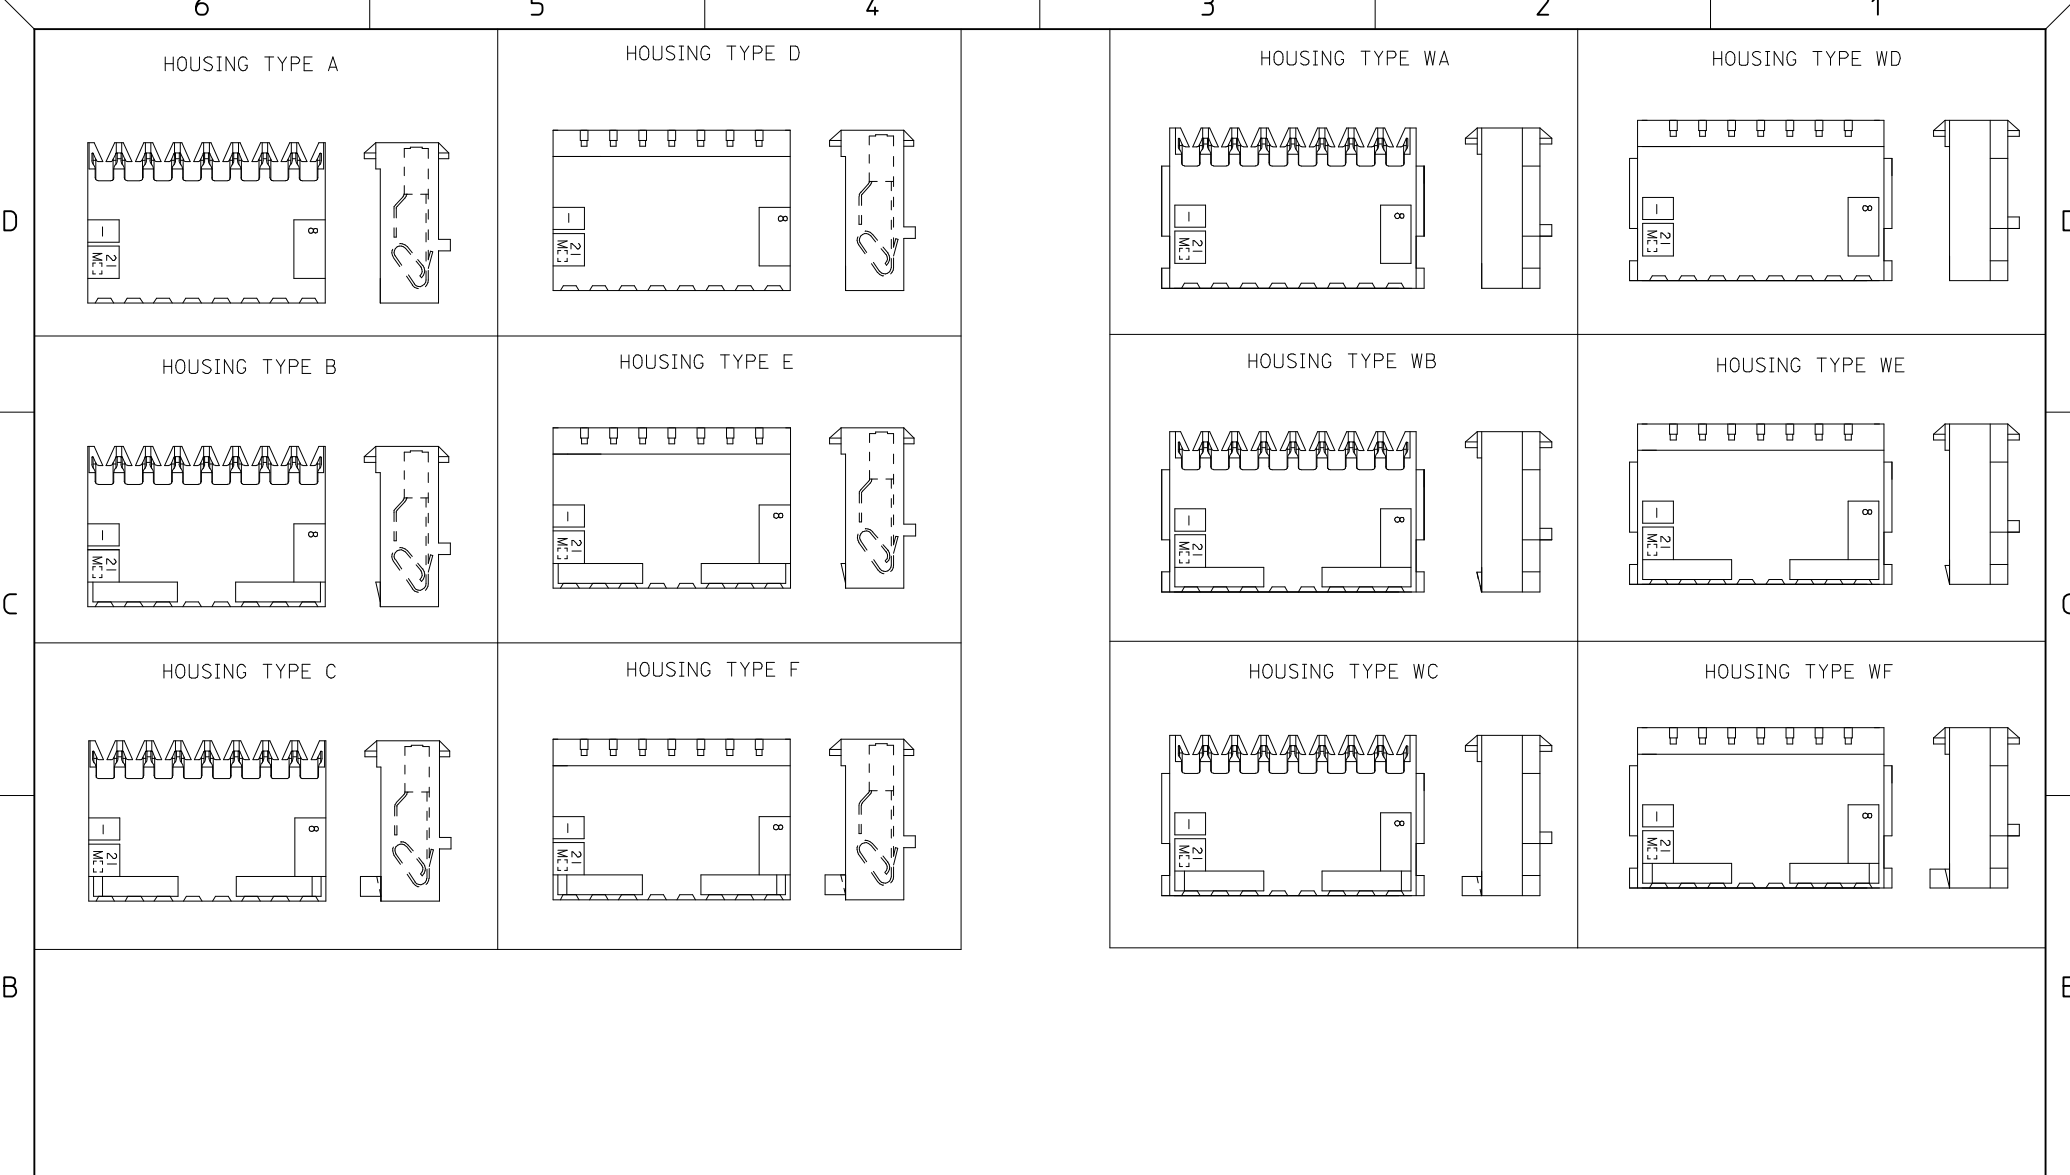

SHEET NO.
1 OF *

FACTORY I.D. EC NO: UCP2009-2029 DRWN:MKIPPER 2009/02/25 CHKD:SSOUSEK 2009/02/25 APPR:FSMITH 2009/02/26 AZ7	QUALITY SYMBOLS DESCRIPTION REV	GENERAL TOLERANCES (UNLESS SPECIFIED)		DIMENSION STYLE MM/IN	SCALE ---	DESIGN UNITS INCH	THIRD ANGLE PROJECTION	
		4 PLACES ± --- ± ---	mm INCH	DRAWN BY DATE SAMIEC 2004/04/13	TITLE KK 100 IDT CONNECTOR ASSEMBLY			
		3 PLACES ± --- ± ---		CHECKED BY DATE SAMIEC 2004/04/13	MOLEX INCORPORATED			
		2 PLACES ± --- ± ---		APPROVED BY DATE MARGULIS 2004/04/13	DOCUMENT NO. SD-7720-001	SHEET NO. 2 OF *		
		1 PLACE ± --- ± ---		MATERIAL NO. SEE CHART	THIS DRAWING CONTAINS INFORMATION THAT IS PROPRIETARY TO MOLEX INCORPORATED AND SHOULD NOT BE USED WITHOUT WRITTEN PERMISSION			
		ANGULAR ±1/2°		DRAFT WHERE APPLICABLE MUST REMAIN WITHIN DIMENSIONS				