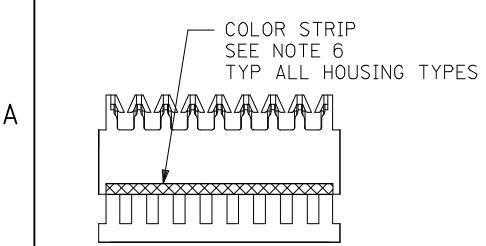

FACTORY I.D. EC NO: UCP2009-2029 DRWN:MKIPPER 2009/02/25 CHKD:SSOUSEK 2009/02/25 APPR:FSMITH 2009/02/26 AZ7	QUALITY SYMBOLS DESCRIPTION REV	GENERAL TOLERANCES (UNLESS SPECIFIED)		DIMENSION STYLE MM/IN	SCALE ---	DESIGN UNITS INCH	THIRD ANGLE PROJECTION	
		4 PLACES ± --- ± ---	mm INCH	DRAWN BY DATE SAMIEC 2004/04/13	TITLE KK 100 IDT CONNECTOR ASSEMBLY			
		3 PLACES ± --- ± ---		CHECKED BY DATE SAMIEC 2004/04/13	MOLEX INCORPORATED			
		2 PLACES ± --- ± ---		APPROVED BY DATE MARGULIS 2004/04/13	DOCUMENT NO. SD-7720-001	SHEET NO. 2 OF *		
		1 PLACE ± --- ± ---		MATERIAL NO. SEE CHART	THIS DRAWING CONTAINS INFORMATION THAT IS PROPRIETARY TO MOLEX INCORPORATED AND SHOULD NOT BE USED WITHOUT WRITTEN PERMISSION			
		ANGULAR ±1/2°		DRAFT WHERE APPLICABLE MUST REMAIN WITHIN DIMENSIONS