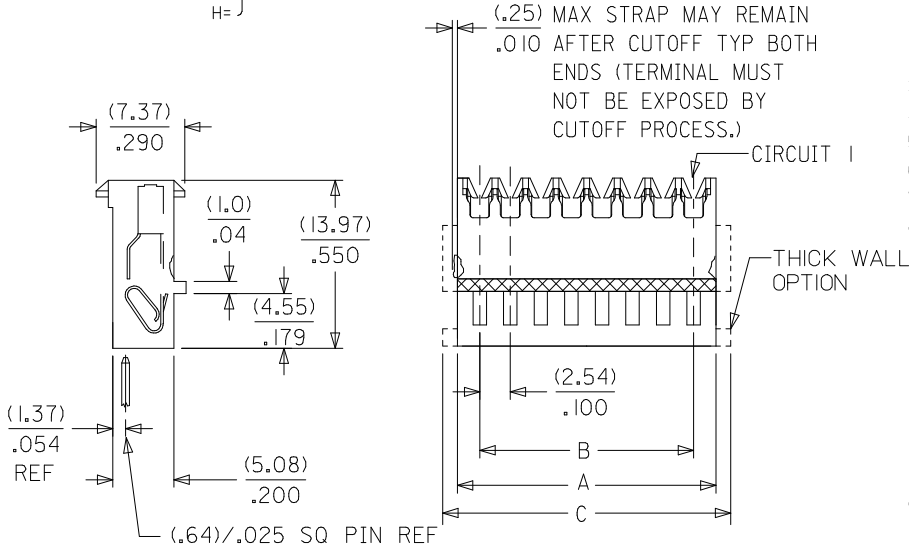

1. MATERIAL: UNFILLED NYLON, UL94V-2, MOLDED MATERIAL (CLEAR)
2. FINISH:
   - (102) OVERALL TIN: (0.00508)/(0.00200 MIN OVER (0.00254)/(0.00100 MIN COPPER.
   - (208) SELECT GOLD: (0.00038)/(0.00015 MIN, * SELECT TIN: (0.00254)/(0.00100 MIN, OVERALL NICKEL UNDERPLATE: (0.00127)/(0.00050 MIN.
   - (228) SELECT GOLD: (0.00076)/(0.00030 MIN, * SELECT TIN: (0.00254)/(0.00100 MIN, OVERALL NICKEL UNDERPLATE: (0.00127)/(0.00050 MIN.
   - (501) OVERALL GOLD: (0.00051)/(0.00020 MIN OVER (0.00076)/(0.00030 MIN NICKEL
   - (502) OVERALL GOLD: (0.00051)/(0.00020 MIN OVER (0.00127)/(0.00050 MIN NICKEL.
   - (503) OVERALL GOLD: (0.00076)/(0.00030 MIN OVER (0.00127)/(0.00050 MIN NICKEL.
   - (P909) OVERALL TIN: (0.00254)/(0.00100 MIN. *THE PRIMARY SHIPPING CARTON WILL BE LABELED COMPLIANT TO RoHS DIRECTIVE 2002/95/EC AND ELV ANNEX II OF DIRECTIVE 2000/53/EC*. CARTONS WITHOUT THIS LABEL MAY CONTAIN PRODUCT WITH TIN/LEAD PLATINGS.
3. PRODUCT SPECIFICATION: PS-7720-001
4. PACKAGING: BULK PK-7720-001 SEE CHART
5. THESE HOUSINGS ARE FOR USE WITH SINGLE 22 AWG WIRE TERMINATION ONLY
6. COLOR STRIPE TO RUN LENGTH OF RIB AS SHOWN (SEE CHART FOR COLOR)
7. SEE APPLICATION SPEC SMES-7720-0002 FOR ADDITIONAL INFORMATION.
8. WIRE SPECIFICATIONS: SEE SMES-7720-0002 (INSUL. DIA (1.52)/(0.060 MAX)
   - SLOT SIZE A FOR USE WITH: 26 AWG SOLID, STRANDED TINNED
   - SLOT SIZE H FOR USE WITH: 28 AWG SOLID, STRANDED TINNED, AND STRANDED TOPCOAT
   - SLOT SIZE F FOR USE WITH: 24 AWG SOLID, STRANDED TINNED, AND STRANDED TOPCOAT
   - SLOT SIZE E FOR USE WITH: 26 AWG STRANDED TOPCOAT
   - SLOT SIZE G FOR USE WITH: 22 AWG STRANDED TINNED
9. THIS PART CONFORMS TO CLASS B REQUIREMENTS OF COSMETIC SPECIFICATION PS-45499-002.

NO OF CKTS	DIM A	DIM B	DIM C
2	(5.44) .214	(2.54) .100	(7.59) .299
3	(7.98) .314	(5.08) .200	(10.13) .399
4	(10.52) .414	(7.62) .300	(12.67) .499
5	(13.06) .514	(10.16) .400	(15.21) .599
6	(15.60) .614	(12.70) .500	(17.75) .699
7	(18.14) .714	(15.24) .600	(20.29) .799
8	(20.68) .814	(17.78) .700	(22.83) .899
9	(23.22) .914	(20.30) .800	(25.37) .999
10	(25.76) 1.014	(22.86) .900	(27.91) 1.099
11	(28.30) 1.114	(25.40) 1.000	(30.45) 1.199
12	(30.84) 1.214	(27.94) 1.100	(32.99) 1.299
13	(33.38) 1.314	(30.48) 1.200	(35.53) 1.399
14	(35.92) 1.414	(33.02) 1.300	(38.07) 1.499
15	(38.46) 1.514	(35.56) 1.400	(40.61) 1.599
16	(41.00) 1.614	(38.10) 1.500	(43.15) 1.699
17	(43.54) 1.714	(40.64) 1.600	(45.69) 1.799
18	(46.08) 1.814	(43.18) 1.700	(48.23) 1.899
19	(48.62) 1.914	(45.72) 1.800	(50.77) 1.999
20	(51.16) 2.014	(48.26) 1.900	(53.31) 2.099
21	(53.70) 2.114	(50.80) 2.000	(55.85) 2.199
22	(56.24) 2.214	(53.34) 2.100	(58.39) 2.299
23	(58.78) 2.314	(55.88) 2.200	(60.93) 2.399
24	(61.32) 2.414	(58.42) 2.300	(63.47) 2.499
25	(63.86) 2.514	(60.96) 2.400	(66.01) 2.599
26	(66.40) 2.614	(63.50) 2.500	(68.55) 2.699
27	(68.94) 2.714	(66.04) 2.600	(71.09) 2.799
28	(71.48) 2.814	(68.58) 2.700	(73.63) 2.899

CORRECT HSG. NO.'S
EC NO: UCP2009-2291
DRWN:MKIPPER 2009/04/16
CHKD:SSOUSEK 2009/04/17
APPR:FSM:TH 2009/04/17

QUALITY SYMBOLS
▽=0
◁=0

DESCRIPTION
REV

BA

GENERAL TOLERANCES (UNLESS SPECIFIED)

	mm	INCH
4 PLACES	± ---	± ---
3 PLACES	± ---	± ---
2 PLACES	± ---	± ---
1 PLACE	± ---	± ---

ANGULAR ±1/2°

DRAFT WHERE APPLICABLE MUST REMAIN WITHIN DIMENSIONS

DIMENSION STYLE
MM/IN

SCALE ---

DESIGN UNITS
INCH

THIRD ANGLE PROJECTION

DRAWN BY DATE
SAMIEC 2004/04/13

CHECKED BY DATE
SAMIEC 2004/04/13

APPROVED BY DATE
MARGULIS 2004/04/13

MATERIAL NO.
SEE CHART

TITLE
KK 100 IDT CONNECTOR ASSEMBLY

MOLEX MOLEX INCORPORATED

DOCUMENT NO.
SD-7720-001

SHEET NO.
1 OF *