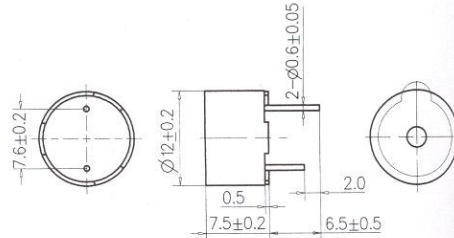

### DIMENSIONS

$\phi 12.0 \times H7.5$

UNIT : mm  
TOLERANCE :  $\pm 0.3$   
HOUSING MATERIAL : PBT

Type	Unit	
Rated Voltage	(Vdc)	5
Operating Voltage	(Vdc)	3~7
Rated Current	(mA)	< 30
Sound Output at 10cm	(dB)	> 83
Resonance Frequency	(Hz)	2300 $\pm$ 400
Response Time	(Ms)	< 25
Operating Temp	(C)	-20+70
Storage Temp	(C)	-25+80
Weight	(g)	2
Dimension	mm	12 x H7.5
*Value applying rated voltage (DC)		
*distance for measurement 10cm		
*WST-12XXBX: 3100 Hz		