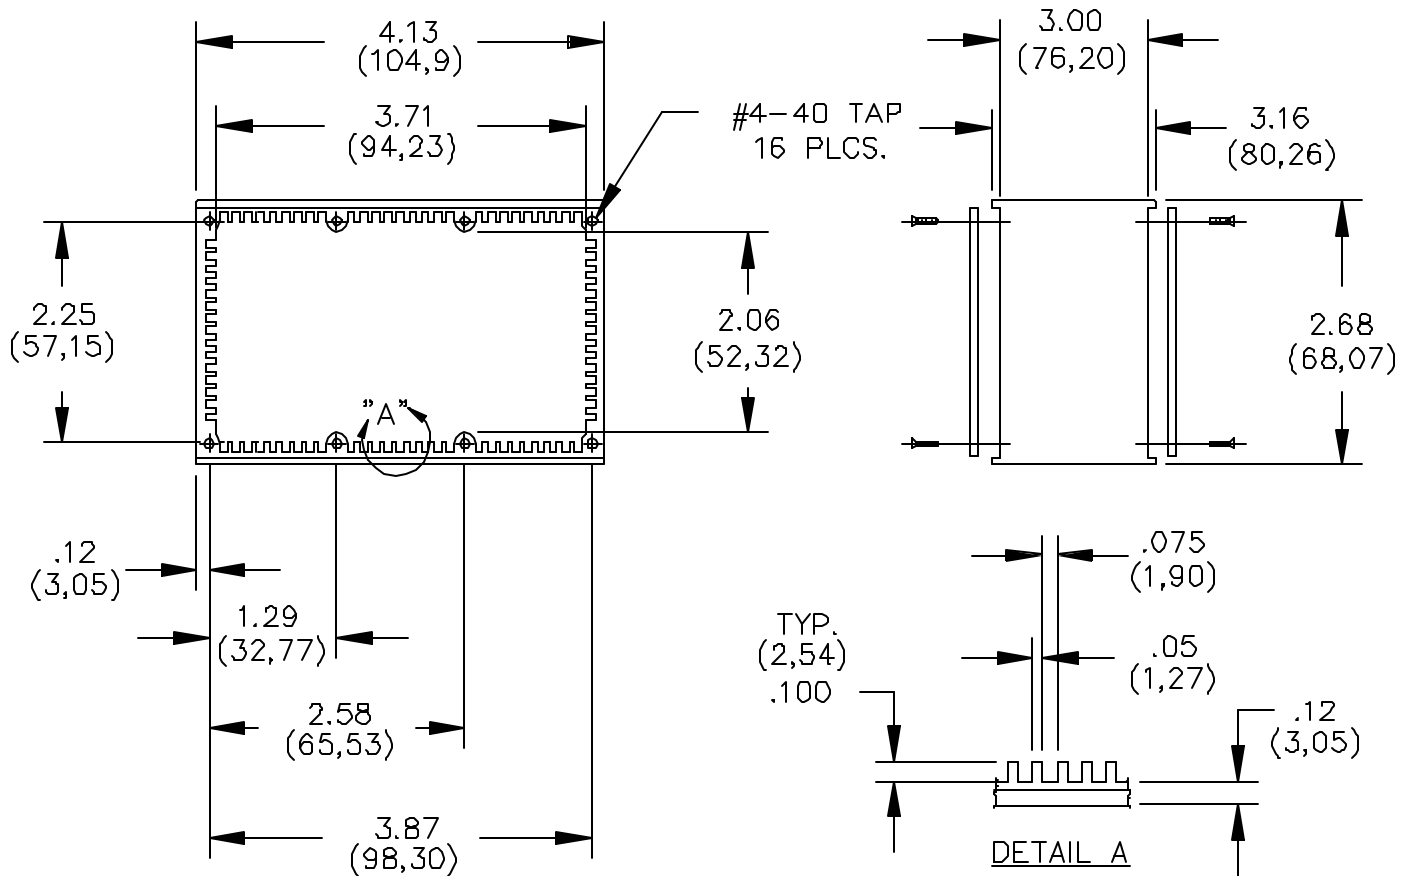

**Model 3311**  
**Size G Extruded**  
**Aluminum Box With Cover**

**MATERIALS:**

Shielded Housing: Extruded Aluminum, Alloy 6063-ST  
 Finish: Blue baked enamel per Federal Standard 595,  
 #25109 over primer wash per DOD-P-15328.  
 Cover: 2 each, 2.03 (.080) thick Aluminum, Alloy  
 1100-H14

Finish: Clear anodized per MIL-A-8625  
 Screws: 16 each #4-40 x 6.35 (1/4") Flat head with  
 blue zinc plating

**RATINGS:**

Operating Temperature: +150°C (+302°F) Max.

**ORDERING INFORMATION: Model 3311**

All dimensions are in inches. Tolerances (except noted): .xx = ±.02" (.51 mm), .xxx = ±.005" (.127 mm).  
 All specifications are to the latest revisions. Specifications are subject to change without notice.  
 Registered trademarks are the property of their respective companies.