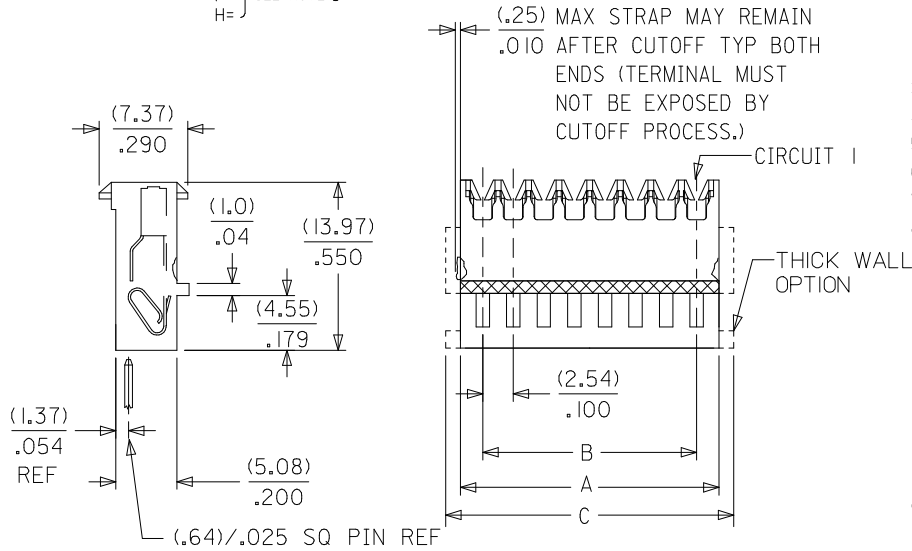

1. MATERIAL: UNFILLED NYLON, UL94V-2, MOLDED MATERIAL (CLEAR)
2. FINISH:
   - (102) OVERALL TIN: (0.00508)/.000200 MIN OVER (0.00254)/.000100 MIN COPPER.
   - (208) SELECT GOLD: (0.00038)/.000015 MIN, * SELECT TIN: (0.00254)/.000100 MIN, OVERALL NICKEL UNDERPLATE: (0.00127)/.000050 MIN.
   - (228) SELECT GOLD: (0.00076)/.000030 MIN, * SELECT TIN: (0.00254)/.000100 MIN, OVERALL NICKEL UNDERPLATE: (0.00127)/.000050 MIN.
   - (501) OVERALL GOLD: (0.00051)/.000020 MIN OVER (0.00076)/.000030 MIN NICKEL
   - (502) OVERALL GOLD: (0.00051)/.000020 MIN OVER (0.00127)/.000050 MIN NICKEL.
   - (503) OVERALL GOLD: (0.00076)/.000030 MIN OVER (0.00127)/.000050 MIN NICKEL.
   - (P909) OVERALL TIN: (0.00254)/.000100 MIN. *THE PRIMARY SHIPPING CARTON WILL BE LABELED COMPLIANT TO RoHS DIRECTIVE 2002/95/EC AND ELV ANNEX II OF DIRECTIVE 2000/53/EC*. CARTONS WITHOUT THIS LABEL MAY CONTAIN PRODUCT WITH TIN/LEAD PLATINGS.
3. PRODUCT SPECIFICATION: PS-7720-001
4. PACKAGING: BULK PK-7720-001 SEE CHART
5. THESE HOUSINGS ARE FOR USE WITH SINGLE 22 AWG WIRE TERMINATION ONLY
6. COLOR STRIPE TO RUN LENGTH OF RIB AS SHOWN (SEE CHART FOR COLOR)
7. SEE APPLICATION SPEC SMES-7720-0002 FOR ADDITIONAL INFORMATION.
8. WIRE SPECIFICATIONS: SEE SMES-7720-0002 (INSUL. DIA (1.52)/.060 MAX)
   - SLOT SIZE A FOR USE WITH: 26 AWG SOLID, STRANDED TINNED
   - SLOT SIZE H FOR USE WITH: 28 AWG SOLID, STRANDED TINNED, AND STRANDED TOPCOAT
   - SLOT SIZE F FOR USE WITH: 24 AWG SOLID, STRANDED TINNED, AND STRANDED TOPCOAT
   - SLOT SIZE E FOR USE WITH: 22 AWG STRANDED TINNED
9. THIS PART CONFORMS TO CLASS B REQUIREMENTS OF COSMETIC SPECIFICATION PS-45499-002.

NO OF CKTS	DIM A	DIM B	DIM C
2	(5.44) .214	(2.54) .100	(7.59) .299
3	(7.98) .314	(5.08) .200	(10.13) .399
4	(10.52) .414	(7.62) .300	(12.67) .499
5	(13.06) .514	(10.16) .400	(15.21) .599
6	(15.60) .614	(12.70) .500	(17.75) .699
7	(18.14) .714	(15.24) .600	(20.29) .799
8	(20.68) .814	(17.78) .700	(22.83) .899
9	(23.22) .914	(20.30) .800	(25.37) .999
10	(25.76) 1.014	(22.86) .900	(27.91) 1.099
11	(28.30) 1.114	(25.40) 1.000	(30.45) 1.199
12	(30.84) 1.214	(27.94) 1.100	(32.99) 1.299
13	(33.38) 1.314	(30.48) 1.200	(35.53) 1.399
14	(35.92) 1.414	(33.02) 1.300	(38.07) 1.499
15	(38.46) 1.514	(35.56) 1.400	(40.61) 1.599
16	(41.00) 1.614	(38.10) 1.500	(43.15) 1.699
17	(43.54) 1.714	(40.64) 1.600	(45.69) 1.799
18	(46.08) 1.814	(43.18) 1.700	(48.23) 1.899
19	(48.62) 1.914	(45.72) 1.800	(50.77) 1.999
20	(51.16) 2.014	(48.26) 1.900	(53.31) 2.099
21	(53.70) 2.114	(50.80) 2.000	(55.85) 2.199
22	(56.24) 2.214	(53.34) 2.100	(58.39) 2.299
23	(58.78) 2.314	(55.88) 2.200	(60.93) 2.399
24	(61.32) 2.414	(58.42) 2.300	(63.47) 2.499
25	(63.86) 2.514	(60.96) 2.400	(66.01) 2.599
26	(66.40) 2.614	(63.50) 2.500	(68.55) 2.699
27	(68.94) 2.714	(66.04) 2.600	(71.09) 2.799
28	(71.48) 2.814	(68.58) 2.700	(73.63) 2.899

CORRECT HSG. NO.'S
EC NO: UCP2009-2291
DRWN:MKIPPER 2009/04/16
CHKD:SSOUSEK 2009/04/17
APPR:FSM:TH 2009/04/17

QUALITY SYMBOLS
▽=0
◁=0

DESCRIPTION
REV

BA

GENERAL TOLERANCES (UNLESS SPECIFIED)

	mm	INCH
4 PLACES	± .005	± .0002
3 PLACES	± .004	± .00015
2 PLACES	± .003	± .0001
1 PLACE	± .002	± .00005

ANGULAR ±1/2°

DRAFT WHERE APPLICABLE MUST REMAIN WITHIN DIMENSIONS

DIMENSION STYLE
MM/IN

SCALE

DESIGN UNITS
INCH

THIRD ANGLE PROJECTION

DRAWN BY DATE
SAMIEC 2004/04/13

CHECKED BY DATE
SAMIEC 2004/04/13

APPROVED BY DATE
MARGULIS 2004/04/13

MATERIAL NO.
SEE CHART

TITLE
KK 100 IDT CONNECTOR ASSEMBLY

MOLEX MOLEX INCORPORATED

DOCUMENT NO.
SD-7720-001

SHEET NO.
1 OF *