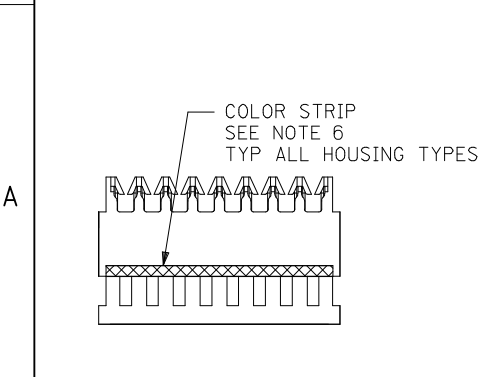

FACTORY I.D.
EC NO: UCP2009-2029
DRWN:MKIPPER 2009/02/25
CHKD:SSOUSEK 2009/02/25
APPR:FSMITH 2009/02/26
A Z7

QUALITY SYMBOLS

DESCRIPTION
REV

GENERAL TOLERANCES (UNLESS SPECIFIED)	
	mm INCH
4 PLACES	± --- ± ---
3 PLACES	± --- ± ---
2 PLACES	± --- ± ---
1 PLACE	± --- ± ---
ANGULAR ±1/2°	
DRAFT WHERE APPLICABLE MUST REMAIN WITHIN DIMENSIONS	

DIMENSION STYLE	
MM/IN	
DRAWN BY	DATE
SAMIEC	2004/04/13
CHECKED BY	DATE
SAMIEC	2004/04/13
APPROVED BY	DATE
MARGULIS	2004/04/13
MATERIAL NO.	
SEE CHART	

SCALE	DESIGN UNITS	THIRD ANGLE PROJECTION
---	INCH	
TITLE		
KK 100 IDT CONNECTOR ASSEMBLY		
MOLEX INCORPORATED		
DOCUMENT NO.	SHEET NO.	
SD-7720-001	2 OF *	
THIS DRAWING CONTAINS INFORMATION THAT IS PROPRIETARY TO MOLEX INCORPORATED AND SHOULD NOT BE USED WITHOUT WRITTEN PERMISSION