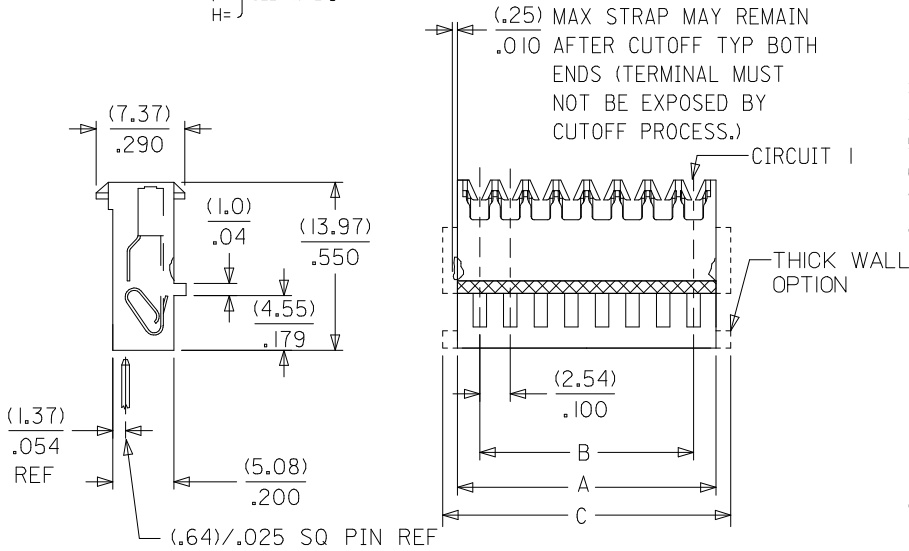

1. MATERIAL: UNFILLED NYLON, UL94V-2, MOLDED MATERIAL (CLEAR)
2. FINISH:
   - (102) OVERALL TIN: (0.00508)/(0.00200 MIN OVER (0.00254)/(0.00100 MIN COPPER.
   - (208) SELECT GOLD: (0.00038)/(0.00015 MIN, * SELECT TIN: (0.00254)/(0.00100 MIN, OVERALL NICKEL UNDERPLATE: (0.00127)/(0.00050 MIN.
   - (228) SELECT GOLD: (0.00076)/(0.00030 MIN, * SELECT TIN: (0.00254)/(0.00100 MIN, OVERALL NICKEL UNDERPLATE: (0.00127)/(0.00050 MIN.
   - (501) OVERALL GOLD: (0.00051)/(0.00020 MIN OVER (0.00076)/(0.00030 MIN NICKEL
   - (502) OVERALL GOLD: (0.00051)/(0.00020 MIN OVER (0.00127)/(0.00050 MIN NICKEL.
   - (503) OVERALL GOLD: (0.00076)/(0.00030 MIN OVER (0.00127)/(0.00050 MIN NICKEL.
   - (P909) OVERALL TIN: (0.00254)/(0.00100 MIN. *THE PRIMARY SHIPPING CARTON WILL BE LABELED COMPLIANT TO RoHS DIRECTIVE 2002/95/EC AND ELV ANNEX II OF DIRECTIVE 2000/53/EC*. CARTONS WITHOUT THIS LABEL MAY CONTAIN PRODUCT WITH TIN/LEAD PLATINGS.
3. PRODUCT SPECIFICATION: PS-7720-001
4. PACKAGING: BULK PK-7720-001 SEE CHART
5. THESE HOUSINGS ARE FOR USE WITH SINGLE 22 AWG WIRE TERMINATION ONLY
6. COLOR STRIPE TO RUN LENGTH OF RIB AS SHOWN (SEE CHART FOR COLOR)
7. SEE APPLICATION SPEC SMES-7720-0002 FOR ADDITIONAL INFORMATION.
8. WIRE SPECIFICATIONS: SEE SMES-7720-0002
   (INSUL. DIA (1.52)/(0.060 MAX)
   SLOT SIZE A FOR USE WITH:
   26 AWG SOLID, STRANDED TINNED
   28 AWG SOLID, STRANDED TINNED, AND STRANDED TOPCOAT
   SLOT SIZE H FOR USE WITH:
   24 AWG SOLID, STRANDED TINNED, AND STRANDED TOPCOAT
   26 AWG STRANDED TOPCOAT
   SLOT SIZE F FOR USE WITH:
   22 AWG STRANDED TINNED
9. THIS PART CONFORMS TO CLASS B REQUIREMENTS OF COSMETIC SPECIFICATION PS-45499-002.

NO OF CKTS	DIM A	DIM B	DIM C
2	(5.44) .214	(2.54) .100	(7.59) .299
3	(7.98) .314	(5.08) .200	(10.13) .399
4	(10.52) .414	(7.62) .300	(12.67) .499
5	(13.06) .514	(10.16) .400	(15.21) .599
6	(15.60) .614	(12.70) .500	(17.75) .699
7	(18.14) .714	(15.24) .600	(20.29) .799
8	(20.68) .814	(17.78) .700	(22.23) .899
9	(23.22) .914	(20.30) .800	(25.37) .999
10	(25.76) 1.014	(22.86) .900	(27.91) 1.099
11	(28.30) 1.114	(25.40) 1.000	(30.45) 1.199
12	(30.84) 1.214	(27.94) 1.100	(32.99) 1.299
13	(33.38) 1.314	(30.48) 1.200	(35.53) 1.399
14	(35.92) 1.414	(33.02) 1.300	(38.07) 1.499
15	(38.46) 1.514	(35.56) 1.400	(40.61) 1.599
16	(41.00) 1.614	(38.10) 1.500	(43.15) 1.699
17	(43.54) 1.714	(40.64) 1.600	(45.69) 1.799
18	(46.08) 1.814	(43.18) 1.700	(48.23) 1.899
19	(48.62) 1.914	(45.72) 1.800	(50.77) 1.999
20	(51.16) 2.014	(48.26) 1.900	(53.31) 2.099
21	(53.70) 2.114	(50.80) 2.000	(55.85) 2.199
22	(56.24) 2.214	(53.34) 2.100	(58.39) 2.299
23	(58.78) 2.314	(55.88) 2.200	(60.93) 2.399
24	(61.32) 2.414	(58.42) 2.300	(63.47) 2.499
25	(63.86) 2.514	(60.96) 2.400	(66.01) 2.599
26	(66.40) 2.614	(63.50) 2.500	(68.55) 2.699
27	(68.94) 2.714	(66.04) 2.600	(71.09) 2.799
28	(71.48) 2.814	(68.58) 2.700	(73.63) 2.899

CORRECT HSG. NO.'S
EC NO: UCP2009-2291
DRWN:MKIPPER 2009/04/16
CHKD:SSOUSEK 2009/04/17
APPR:FSM:TH 2009/04/17

QUALITY SYMBOLS
▽=0
◁=0

DESCRIPTION
REV

BA

GENERAL TOLERANCES (UNLESS SPECIFIED)

	mm	INCH
4 PLACES	± ---	± ---
3 PLACES	± ---	± ---
2 PLACES	± ---	± ---
1 PLACE	± ---	± ---

ANGULAR ±1/2°

DRAFT WHERE APPLICABLE MUST REMAIN WITHIN DIMENSIONS

DIMENSION STYLE
MM/IN

SCALE

DESIGN UNITS
INCH

THIRD ANGLE PROJECTION

DRAWN BY
SAMIEC

DATE
2004/04/13

CHECKED BY
SAMIEC

DATE
2004/04/13

APPROVED BY
MARGULIS

DATE
2004/04/13

MATERIAL NO.
SEE CHART

TITLE
KK 100 IDT CONNECTOR ASSEMBLY

MOLEX INCORPORATED

DOCUMENT NO.
SD-7720-001

SHEET NO.
1 OF *