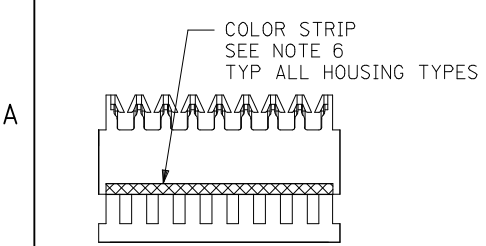

FACTORY I.D.
EC NO: UCP2009-2029
DRWN:MKIPPER 2009/02/25
CHKD:SSOUSEK 2009/02/25
APPR:FSMITH 2009/02/26
A Z7

QUALITY SYMBOLS
= 0
= 0

GENERAL TOLERANCES (UNLESS SPECIFIED)	
	mm INCH
4 PLACES	± --- ± ---
3 PLACES	± --- ± ---
2 PLACES	± --- ± ---
1 PLACE	± --- ± ---
ANGULAR ±1/2°	
DRAFT WHERE APPLICABLE MUST REMAIN WITHIN DIMENSIONS	

DIMENSION STYLE	
MM/IN	
DRAWN BY	DATE
SAMIEC	2004/04/13
CHECKED BY	DATE
SAMIEC	2004/04/13
APPROVED BY	DATE
MARGULIS	2004/04/13
MATERIAL NO.	
SEE CHART	

SCALE	DESIGN UNITS	THIRD ANGLE PROJECTION
---	INCH	
TITLE		
KK 100 IDT CONNECTOR ASSEMBLY		
MOLEX INCORPORATED		
DOCUMENT NO.	SHEET NO.	
SD-7720-001	2 OF *	
THIS DRAWING CONTAINS INFORMATION THAT IS PROPRIETARY TO MOLEX INCORPORATED AND SHOULD NOT BE USED WITHOUT WRITTEN PERMISSION