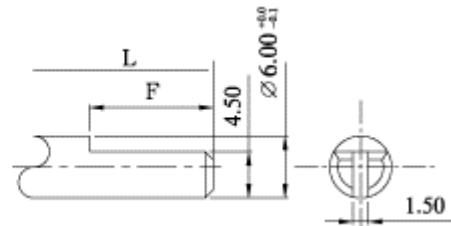

**Dimensions(規格圖):**

**TYPE OF KNOB**

**F Type**

L	18.5	23.5	28.5	33.5	38.5
F	7	12	12	12	12

**K Type**

L	18.5	18.5	23.5	28.5	33.5	38.5
F	7	8	12	12	12	12

**T Type**

L	18.5	23.5	28.5	33.5	38.5
F	7	12	12	12	12

**Specifications(規格)**

**Electrical Characteristics [ 電氣性能 ]**

Total resistance [ 全阻抗值 ]

500Ω - 1MΩ

Total resistance tolerance [ 全阻抗值容許差 ]	±20%
Ratings power(w) [ 額定功率 ]	0.05W
Resistance taper [ 阻抗變化特性 ]	A,B, *C,D,W
Residual resistance [ 殘留阻值 ]	30KΩMax.
Sliding noise [ 滑動雜音 ]	100mV Max.
Withstanding voltage [ 耐電壓 ]	1 minute at AC 300V
Gang error [ 連動誤差 ]	-40dB ~ 0dB ±3dB Max.
Insulation resistance [ 絕緣阻抗 ]	100MΩ Min. at DC 100V.
Max. operating voltage [ 最高使用電壓 ]	50V AC 20V DC
<b>Mechanical Characteristics [ 機械性能 ]</b>	
Operation torque [ 回轉力矩 ]	20~250gf . cm
Rotation stopper strength [ 止動強度 ]	2.0Kgf . cm Min.
Total rotational angle [ 回轉角度 ]	300±5°
Center decent force [ 掣子脫出力矩 ]	50~300gf.cm
<b>Endurance Characteristics [ 耐久性能 ]</b>	
Rotational life [ 回轉壽命 ]	More than10,000 cycles