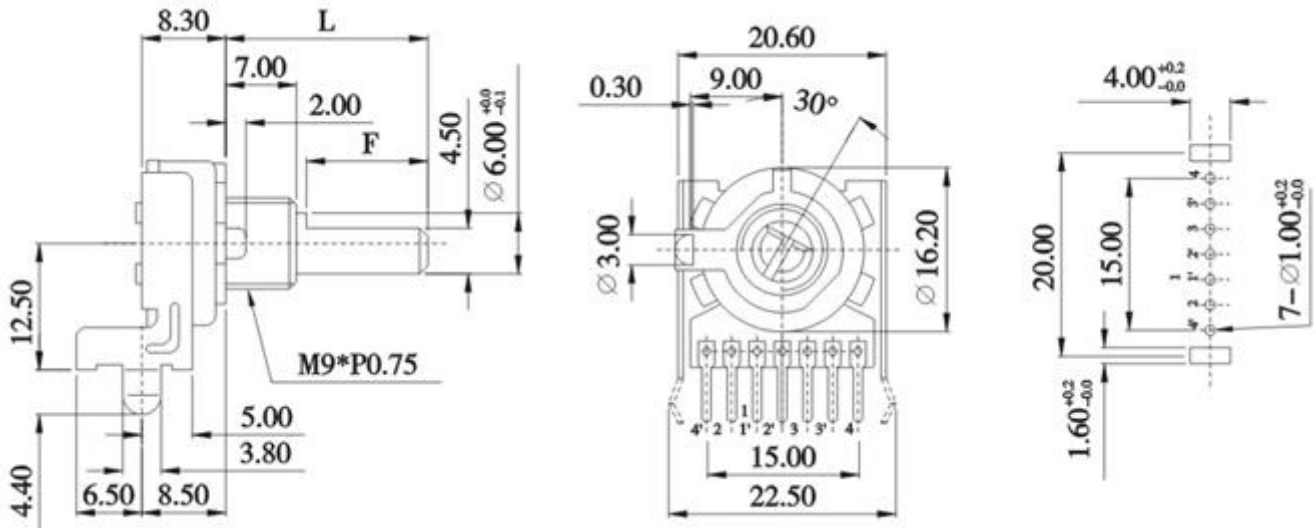

**Dimensions(規格圖):**

**TYPE OF KNOB**

**F Type**

L	18.5	23.5	28.5	33.5	38.5
F	7	12	12	12	12

**K Type**

L	18.5	18.5	23.5	28.5	33.5	38.5
F	7	8	12	12	12	12

**T Type**

L	18.5	23.5	28.5	33.5	38.5
F	7	12	12	12	12

**Specifications(規格)**

**Electrical Characteristics [ 電氣性能 ]**

Total resistance [ 全阻抗值 ]

500Ω - 1MΩ

Total resistance tolerance [ 全阻抗值容許差 ]	±20%
Ratings power(w) [ 額定功率 ]	0.05W
Resistance taper [ 阻抗變化特性 ]	A,B, *C,D,W
Residual resistance [ 殘留阻值 ]	30KΩMax.
Sliding noise [ 滑動雜音 ]	100mV Max.
Withstanding voltage [ 耐電壓 ]	1 minute at AC 300V
Gang error [ 連動誤差 ]	-40dB ~ 0dB ±3dB Max.
Insulation resistance [ 絕緣阻抗 ]	100MΩ Min. at DC 100V.
Max. operating voltage [ 最高使用電壓 ]	50V AC 20V DC
<b>Mechanical Characteristics [ 機械性能 ]</b>	
Operation torque [ 回轉力矩 ]	20~250gf . cm
Rotation stopper strength [ 止動強度 ]	2.0Kgf . cm Min.
Total rotational angle [ 回轉角度 ]	300±5°
Center decent force [ 掣子脫出力矩 ]	50~300gf.cm
<b>Endurance Characteristics [ 耐久性能 ]</b>	
Rotational life [ 回轉壽命 ]	More than10,000 cycles