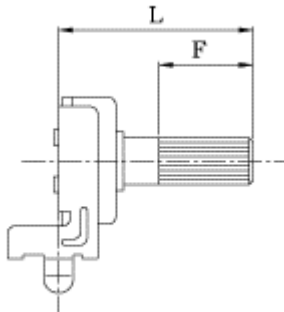

Model(型號): **ROTARY POTENTIOMETER-----R1681NVB1**

► [Download PDF file](#)

**Features:(特點):**

Ideal for all type of audio products.

**Applications(作用):**

Ideal for radio, cassette recorder with radio, amplifier,receiver,etc.

**Dimensions(規格圖):**

**TYPE OF KNOB**

**F Type**

L	18.5	23.5	28.5	33.5	38.5
F	7	12	12	12	12

**K Type**

L	18.5	18.5	23.5	28.5	33.5	38.5
F	7	8	12	12	12	12

**T Type**

L	18.5	23.5	28.5	33.5	38.5
F	7	12	12	12	12

**Specifications(規格)**

**Electrical Characteristics [ 電氣性能 ]**

Total resistance [ 全阻抗值 ]

500Ω - 1MΩ

Total resistance tolerance [ 全阻抗值容許差 ]	±20%
Ratings power(w) [ 額定功率 ]	0.05W
Resistance taper [ 阻抗變化特性 ]	A,B, *C,D,W
Residual resistance [ 殘留阻值 ]	30KΩMax.
Sliding noise [ 滑動雜音 ]	100mV Max.
Withstanding voltage [ 耐電壓 ]	1 minute at AC 300V
Gang error [ 連動誤差 ]	-40dB ~ 0dB ±3dB Max.
Insulation resistance [ 絕緣阻抗 ]	100MΩ Min. at DC 100V.
Max. operating voltage [ 最高使用電壓 ]	50V AC 20V DC
<b>Mechanical Characteristics [ 機械性能 ]</b>	
Operation torque [ 回轉力矩 ]	20~250gf . cm
Rotation stopper strength [ 止動強度 ]	2.0Kgf . cm Min.
Total rotational angle [ 回轉角度 ]	300±5°
Center decent force [ 掣子脫出力矩 ]	50~300gf.cm
<b>Endurance Characteristics [ 耐久性能 ]</b>	
Rotational life [ 回轉壽命 ]	More than10,000 cycles