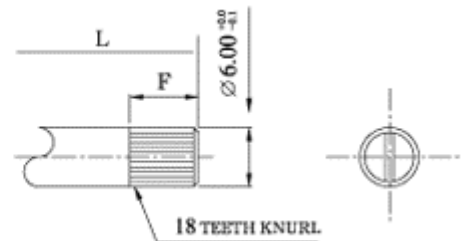

**Dimensions(規格圖):**

**TYPE OF KNOB**

**F Type**

L	18.5	23.5	28.5	33.5	38.5
F	7	12	12	12	12

**K Type**

L	18.5	18.5	23.5	28.5	33.5	38.5
F	7	8	12	12	12	12

**T Type**

L	18.5	23.5	28.5	33.5	38.5
F	7	12	12	12	12

**Specifications(規格)**

**Electrical Characteristics [ 電氣性能 ]**

Total resistance [ 全阻抗值 ]

500Ω - 1MΩ

Total resistance tolerance [ 全阻抗值容許差 ]	±20%
Ratings power(w) [ 額定功率 ]	0.05W
Resistance taper [ 阻抗變化特性 ]	A,B, *C,D,W
Residual resistance [ 殘留阻值 ]	30KΩMax.
Sliding noise [ 滑動雜音 ]	100mV Max.
Withstanding voltage [ 耐電壓 ]	1 minute at AC 300V
Gang error [ 連動誤差 ]	-40dB ~ 0dB ±3dB Max.
Insulation resistance [ 絕緣阻抗 ]	100MΩ Min. at DC 100V.
Max. operating voltage [ 最高使用電壓 ]	50V AC 20V DC
<b>Mechanical Characteristics [ 機械性能 ]</b>	
Operation torque [ 回轉力矩 ]	20~250gf . cm
Rotation stopper strength [ 止動強度 ]	2.0Kgf . cm Min.
Total rotational angle [ 回轉角度 ]	300±5°
Center decent force [ 掣子脫出力矩 ]	50~300gf.cm
<b>Endurance Characteristics [ 耐久性能 ]</b>	
Rotational life [ 回轉壽命 ]	More than10,000 cycles