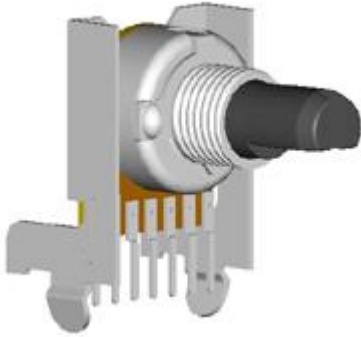

Model(型號): **ROTARY POTENTIOMETER-----R1681NVB1**

► [Download PDF file](#)

**Features:(特點):**

Ideal for all type of audio products.

**Applications(作用):**

Ideal for radio, cassette recorder with radio, amplifier,receiver,etc.

**Dimensions(規格圖):**

**TYPE OF KNOB**

**F Type**

L	18.5	23.5	28.5	33.5	38.5
F	7	12	12	12	12

**K Type**

L	18.5	18.5	23.5	28.5	33.5	38.5
F	7	8	12	12	12	12

**T Type**

L	18.5	23.5	28.5	33.5	38.5
F	7	12	12	12	12