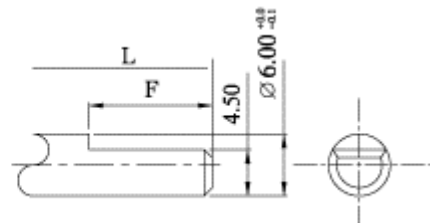

**Dimensions(規格圖):**

**TYPE OF KNOB**

**F Type**

L	18.5	23.5	28.5	33.5	38.5
F	7	12	12	12	12

**K Type**

L	18.5	18.5	23.5	28.5	33.5	38.5
F	7	8	12	12	12	12

**T Type**

L	18.5	23.5	28.5	33.5	38.5
F	7	12	12	12	12

**Specifications(規格)**

**Electrical Characteristics [ 電氣性能 ]**

Total resistance [ 全阻抗值 ]

500Ω - 1MΩ

Total resistance tolerance [ 全阻抗值容許差 ]	±20%
Ratings power(w) [ 額定功率 ]	0.05W
Resistance taper [ 阻抗變化特性 ]	A,B, *C,D,W
Residual resistance [ 殘留阻值 ]	30KΩMax.
Sliding noise [ 滑動雜音 ]	100mV Max.
Withstanding voltage [ 耐電壓 ]	1 minute at AC 300V
Gang error [ 連動誤差 ]	-40dB ~ 0dB ±3dB Max.
Insulation resistance [ 絕緣阻抗 ]	100MΩ Min. at DC 100V.
Max. operating voltage [ 最高使用電壓 ]	50V AC 20V DC
<b>Mechanical Characteristics [ 機械性能 ]</b>	
Operation torque [ 回轉力矩 ]	20~250gf . cm
Rotation stopper strength [ 止動強度 ]	2.0Kgf . cm Min.
Total rotational angle [ 回轉角度 ]	300±5°
Center decent force [ 掣子脫出力矩 ]	50~300gf.cm
<b>Endurance Characteristics [ 耐久性能 ]</b>	
Rotational life [ 回轉壽命 ]	More than10,000 cycles