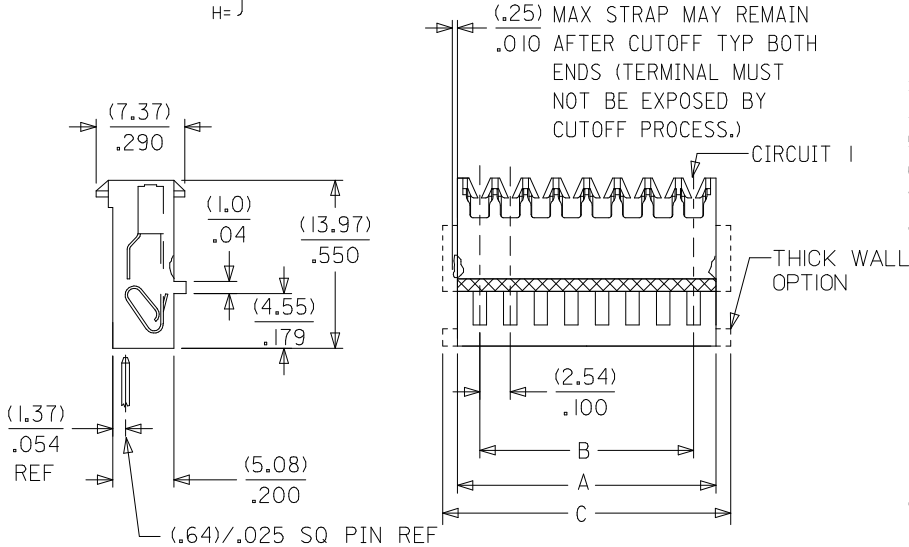

1. MATERIAL: UNFILLED NYLON, UL94V-2, MOLDED MATERIAL (CLEAR)
2. FINISH:
   - (102) OVERALL TIN: (0.00508)/(0.00200 MIN OVER (0.00254)/(0.00100 MIN COPPER.
   - (208) SELECT GOLD: (0.00038)/(0.00015 MIN, * SELECT TIN: (0.00254)/(0.00100 MIN, OVERALL NICKEL UNDERPLATE: (0.00127)/(0.00050 MIN.
   - (228) SELECT GOLD: (0.00076)/(0.00030 MIN, * SELECT TIN: (0.00254)/(0.00100 MIN, OVERALL NICKEL UNDERPLATE: (0.00127)/(0.00050 MIN.
   - (501) OVERALL GOLD: (0.00051)/(0.00020 MIN OVER (0.00076)/(0.00030 MIN NICKEL
   - (502) OVERALL GOLD: (0.00051)/(0.00020 MIN OVER (0.00127)/(0.00050 MIN NICKEL.
   - (503) OVERALL GOLD: (0.00076)/(0.00030 MIN OVER (0.00127)/(0.00050 MIN NICKEL.
   - (P909) OVERALL TIN: (0.00254)/(0.00100 MIN. *THE PRIMARY SHIPPING CARTON WILL BE LABELED COMPLIANT TO RoHS DIRECTIVE 2002/95/EC AND ELV ANNEX II OF DIRECTIVE 2000/53/EC*. CARTONS WITHOUT THIS LABEL MAY CONTAIN PRODUCT WITH TIN/LEAD PLATINGS.
3. PRODUCT SPECIFICATION: PS-7720-001
4. PACKAGING: BULK PK-7720-001 SEE CHART
5. THESE HOUSINGS ARE FOR USE WITH SINGLE 22 AWG WIRE TERMINATION ONLY
6. COLOR STRIPE TO RUN LENGTH OF RIB AS SHOWN (SEE CHART FOR COLOR)
7. SEE APPLICATION SPEC SMES-7720-0002 FOR ADDITIONAL INFORMATION.
8. WIRE SPECIFICATIONS: SEE SMES-7720-0002
   (INSUL. DIA (1.52)/(0.060 MAX)
   SLOT SIZE A FOR USE WITH:
   26 AWG SOLID, STRANDED TINNED
   28 AWG SOLID, STRANDED TINNED, AND STRANDED TOPCOAT
   SLOT SIZE H FOR USE WITH:
   24 AWG SOLID, STRANDED TINNED, AND STRANDED TOPCOAT
   26 AWG STRANDED TOPCOAT
   SLOT SIZE F FOR USE WITH:
   22 AWG STRANDED TINNED
9. THIS PART CONFORMS TO CLASS B REQUIREMENTS OF COSMETIC SPECIFICATION PS-45499-002.

NO OF CKTS	DIM A	DIM B	DIM C
2	(5.44) .214	(2.54) .100	(7.59) .299
3	(7.98) .314	(5.08) .200	(10.13) .399
4	(10.52) .414	(7.62) .300	(12.67) .499
5	(13.06) .514	(10.16) .400	(15.21) .599
6	(15.60) .614	(12.70) .500	(17.75) .699
7	(18.14) .714	(15.24) .600	(20.29) .799
8	(20.68) .814	(17.78) .700	(22.23) .899
9	(23.22) .914	(20.30) .800	(25.37) .999
10	(25.76) 1.014	(22.86) .900	(27.91) 1.099
11	(28.30) 1.114	(25.40) 1.000	(30.45) 1.199
12	(30.84) 1.214	(27.94) 1.100	(32.99) 1.299
13	(33.38) 1.314	(30.48) 1.200	(35.53) 1.399
14	(35.92) 1.414	(33.02) 1.300	(38.07) 1.499
15	(38.46) 1.514	(35.56) 1.400	(40.61) 1.599
16	(41.00) 1.614	(38.10) 1.500	(43.15) 1.699
17	(43.54) 1.714	(40.64) 1.600	(45.69) 1.799
18	(46.08) 1.814	(43.18) 1.700	(48.23) 1.899
19	(48.62) 1.914	(45.72) 1.800	(50.77) 1.999
20	(51.16) 2.014	(48.26) 1.900	(53.31) 2.099
21	(53.70) 2.114	(50.80) 2.000	(55.85) 2.199
22	(56.24) 2.214	(53.34) 2.100	(58.39) 2.299
23	(58.78) 2.314	(55.88) 2.200	(60.93) 2.399
24	(61.32) 2.414	(58.42) 2.300	(63.47) 2.499
25	(63.86) 2.514	(60.96) 2.400	(66.01) 2.599
26	(66.40) 2.614	(63.50) 2.500	(68.55) 2.699
27	(68.94) 2.714	(66.04) 2.600	(71.09) 2.799
28	(71.48) 2.814	(68.58) 2.700	(73.63) 2.899

CORRECT HSG. NO.'S
EC NO: UCP2009-2291
DRWN:MKIPPER 2009/04/16
CHKD:SSOUSEK 2009/04/17
APPR:FSM:TH 2009/04/17

QUALITY SYMBOLS
▽=0
◁=0

DESCRIPTION
REV

BA

GENERAL TOLERANCES (UNLESS SPECIFIED)

	mm	INCH
4 PLACES	± ---	± ---
3 PLACES	± ---	± ---
2 PLACES	± ---	± ---
1 PLACE	± ---	± ---

ANGULAR ±1/2°

DRAFT WHERE APPLICABLE MUST REMAIN WITHIN DIMENSIONS

DIMENSION STYLE
MM/IN

SCALE

DESIGN UNITS
INCH

THIRD ANGLE PROJECTION

DRAWN BY
SAMIEC

DATE
2004/04/13

CHECKED BY
SAMIEC

DATE
2004/04/13

APPROVED BY
MARGULIS

DATE
2004/04/13

MATERIAL NO.
SEE CHART

TITLE
KK 100 IDT CONNECTOR ASSEMBLY

MOLEX INCORPORATED

DOCUMENT NO.
SD-7720-001

SHEET NO.
1 OF *