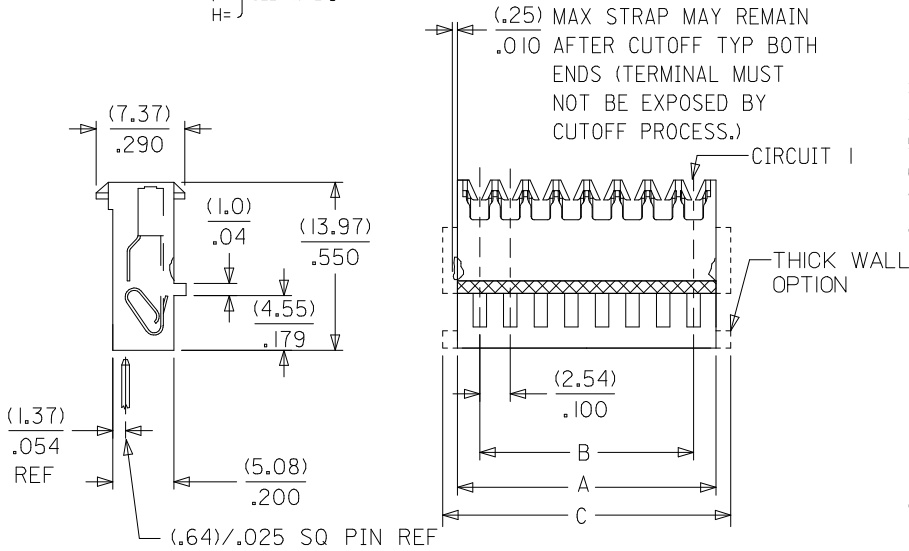

1. MATERIAL: UNFILLED NYLON, UL94V-2, MOLDED MATERIAL (CLEAR)
2. FINISH:
   - (102) OVERALL TIN: (0.00508)/(0.00200 MIN OVER (0.00254)/(0.00100 MIN COPPER.
   - (208) SELECT GOLD: (0.00038)/(0.00015 MIN, * SELECT TIN: (0.00254)/(0.00100 MIN, OVERALL NICKEL UNDERPLATE: (0.00127)/(0.00050 MIN.
   - (228) SELECT GOLD: (0.00076)/(0.00030 MIN, * SELECT TIN: (0.00254)/(0.00100 MIN, OVERALL NICKEL UNDERPLATE: (0.00127)/(0.00050 MIN.
   - (501) OVERALL GOLD: (0.00051)/(0.00020 MIN OVER (0.00076)/(0.00030 MIN NICKEL
   - (502) OVERALL GOLD: (0.00051)/(0.00020 MIN OVER (0.00127)/(0.00050 MIN NICKEL.
   - (503) OVERALL GOLD: (0.00076)/(0.00030 MIN OVER (0.00127)/(0.00050 MIN NICKEL.
   - (P909) OVERALL TIN: (0.00254)/(0.00100 MIN. *THE PRIMARY SHIPPING CARTON WILL BE LABELED COMPLIANT TO RoHS DIRECTIVE 2002/95/EC AND ELV ANNEX II OF DIRECTIVE 2000/53/EC*. CARTONS WITHOUT THIS LABEL MAY CONTAIN PRODUCT WITH TIN/LEAD PLATINGS.
3. PRODUCT SPECIFICATION: PS-7720-001
4. PACKAGING: BULK PK-7720-001 SEE CHART
5. THESE HOUSINGS ARE FOR USE WITH SINGLE 22 AWG WIRE TERMINATION ONLY
6. COLOR STRIPE TO RUN LENGTH OF RIB AS SHOWN (SEE CHART FOR COLOR)
7. SEE APPLICATION SPEC SMES-7720-0002 FOR ADDITIONAL INFORMATION.
8. WIRE SPECIFICATIONS: SEE SMES-7720-0002 (INSUL. DIA (1.52)/(0.060 MAX)
   - SLOT SIZE A FOR USE WITH: 26 AWG SOLID, STRANDED TINNED
   - SLOT SIZE H FOR USE WITH: 28 AWG SOLID, STRANDED TINNED, AND STRANDED TOPCOAT
   - SLOT SIZE F FOR USE WITH: 24 AWG SOLID, STRANDED TINNED, AND STRANDED TOPCOAT
   - SLOT SIZE E FOR USE WITH: 22 AWG STRANDED TINNED
9. THIS PART CONFORMS TO CLASS B REQUIREMENTS OF COSMETIC SPECIFICATION PS-45499-002.

NO OF CKTS	DIM A	DIM B	DIM C
2	(5.44) .214	(2.54) .100	(7.59) .299
3	(7.98) .314	(5.08) .200	(10.13) .399
4	(10.52) .414	(7.62) .300	(12.67) .499
5	(13.06) .514	(10.16) .400	(15.21) .599
6	(15.60) .614	(12.70) .500	(17.75) .699
7	(18.14) .714	(15.24) .600	(20.29) .799
8	(20.68) .814	(17.78) .700	(22.83) .899
9	(23.22) .914	(20.30) .800	(25.37) .999
10	(25.76) 1.014	(22.86) .900	(27.91) 1.099
11	(28.30) 1.114	(25.40) 1.000	(30.45) 1.199
12	(30.84) 1.214	(27.94) 1.100	(32.99) 1.299
13	(33.38) 1.314	(30.48) 1.200	(35.53) 1.399
14	(35.92) 1.414	(33.02) 1.300	(38.07) 1.499
15	(38.46) 1.514	(35.56) 1.400	(40.61) 1.599
16	(41.00) 1.614	(38.10) 1.500	(43.15) 1.699
17	(43.54) 1.714	(40.64) 1.600	(45.69) 1.799
18	(46.08) 1.814	(43.18) 1.700	(48.23) 1.899
19	(48.62) 1.914	(45.72) 1.800	(50.77) 1.999
20	(51.16) 2.014	(48.26) 1.900	(53.31) 2.099
21	(53.70) 2.114	(50.80) 2.000	(55.85) 2.199
22	(56.24) 2.214	(53.34) 2.100	(58.39) 2.299
23	(58.78) 2.314	(55.88) 2.200	(60.93) 2.399
24	(61.32) 2.414	(58.42) 2.300	(63.47) 2.499
25	(63.86) 2.514	(60.96) 2.400	(66.01) 2.599
26	(66.40) 2.614	(63.50) 2.500	(68.55) 2.699
27	(68.94) 2.714	(66.04) 2.600	(71.09) 2.799
28	(71.48) 2.814	(68.58) 2.700	(73.63) 2.899

CORRECT HSG. NO.'S
EC NO: UCP2009-2291
DRWN:MKIPPER 2009/04/16
CHKD:SSOUSEK 2009/04/17
APPR:FSM:TH 2009/04/17

QUALITY SYMBOLS
▽=0
◁=0

DESCRIPTION
REV

BA

GENERAL TOLERANCES (UNLESS SPECIFIED)

	mm	INCH
4 PLACES	± ---	± ---
3 PLACES	± ---	± ---
2 PLACES	± ---	± ---
1 PLACE	± ---	± ---

ANGULAR ±1/2°

DRAFT WHERE APPLICABLE MUST REMAIN WITHIN DIMENSIONS

DIMENSION STYLE
MM/IN

SCALE

DESIGN UNITS
INCH

THIRD ANGLE PROJECTION

DRAWN BY DATE
SAMIEC 2004/04/13

CHECKED BY DATE
SAMIEC 2004/04/13

APPROVED BY DATE
MARGULIS 2004/04/13

MATERIAL NO.
SEE CHART

TITLE
KK 100 IDT CONNECTOR ASSEMBLY

MOLEX MOLEX INCORPORATED

DOCUMENT NO.
SD-7720-001

SHEET NO.
1 OF *