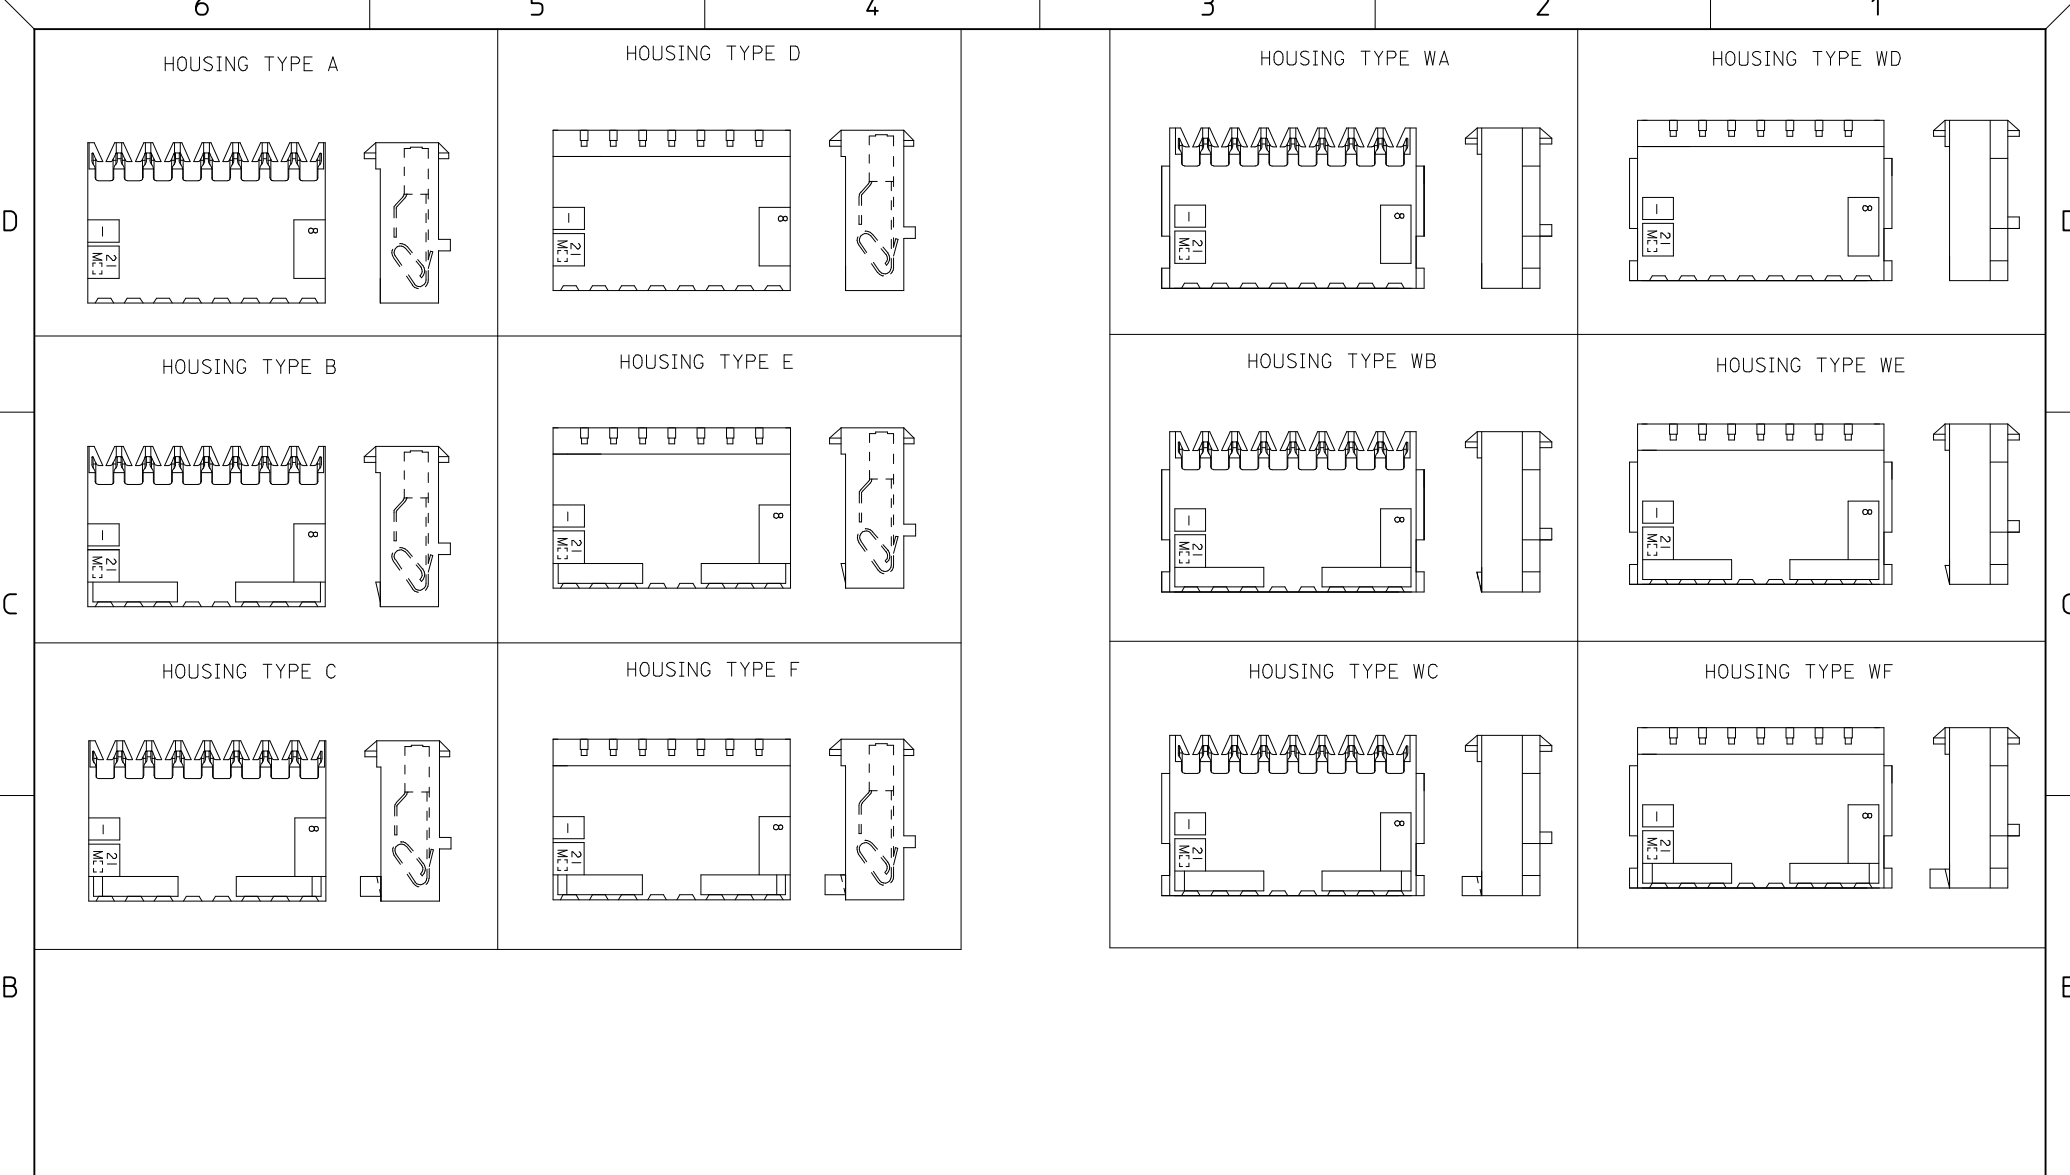

FACTORY I.D.
EC NO: UCP2009-2029
DRWN:MKIPPER 2009/02/25
CHKD:SSOUSEK 2009/02/25
APPR:FSMITH 2009/02/26
A Z7

QUALITY SYMBOLS

=0
=0

GENERAL TOLERANCES (UNLESS SPECIFIED)	
	mm INCH
4 PLACES	± --- ± ---
3 PLACES	± --- ± ---
2 PLACES	± --- ± ---
1 PLACE	± --- ± ---
ANGULAR ±1/2°	
DRAFT WHERE APPLICABLE MUST REMAIN WITHIN DIMENSIONS	

DIMENSION STYLE	
MM/IN	
DRAWN BY	DATE
SAMIEC	2004/04/13
CHECKED BY	DATE
SAMIEC	2004/04/13
APPROVED BY	DATE
MARGULIS	2004/04/13
MATERIAL NO.	
SEE CHART	

SCALE	DESIGN UNITS	THIRD ANGLE PROJECTION
---	INCH	
TITLE KK 100 IDT CONNECTOR ASSEMBLY		
MOLEX INCORPORATED		
DOCUMENT NO.	SHEET NO.	
SD-7720-001	2 OF *	
THIS DRAWING CONTAINS INFORMATION THAT IS PROPRIETARY TO MOLEX INCORPORATED AND SHOULD NOT BE USED WITHOUT WRITTEN PERMISSION