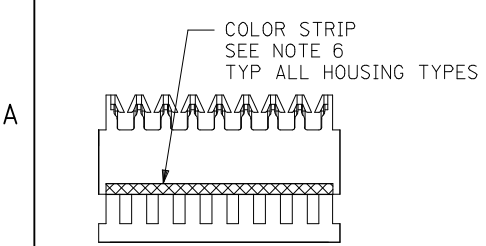

FACTORY I.D.
EC NO: UCP2009-2029
DRWN:MKIPPER 2009/02/25
CHKD:SSOUSEK 2009/02/25
APPR:FSMITH 2009/02/26
A Z7

QUALITY SYMBOLS

=0
=0

GENERAL TOLERANCES (UNLESS SPECIFIED)	
	mm INCH
4 PLACES	± --- ± ---
3 PLACES	± --- ± ---
2 PLACES	± --- ± ---
1 PLACE	± --- ± ---
ANGULAR ±1/2°	
DRAFT WHERE APPLICABLE MUST REMAIN WITHIN DIMENSIONS	

DIMENSION STYLE	
MM/IN	
DRAWN BY	DATE
SAMIEC	2004/04/13
CHECKED BY	DATE
SAMIEC	2004/04/13
APPROVED BY	DATE
MARGULIS	2004/04/13
MATERIAL NO.	
SEE CHART	

SCALE	DESIGN UNITS	THIRD ANGLE PROJECTION
---	INCH	
TITLE KK 100 IDT CONNECTOR ASSEMBLY		
MOLEX INCORPORATED		
DOCUMENT NO.	SHEET NO.	
SD-7720-001	2 OF *	
THIS DRAWING CONTAINS INFORMATION THAT IS PROPRIETARY TO MOLEX INCORPORATED AND SHOULD NOT BE USED WITHOUT WRITTEN PERMISSION