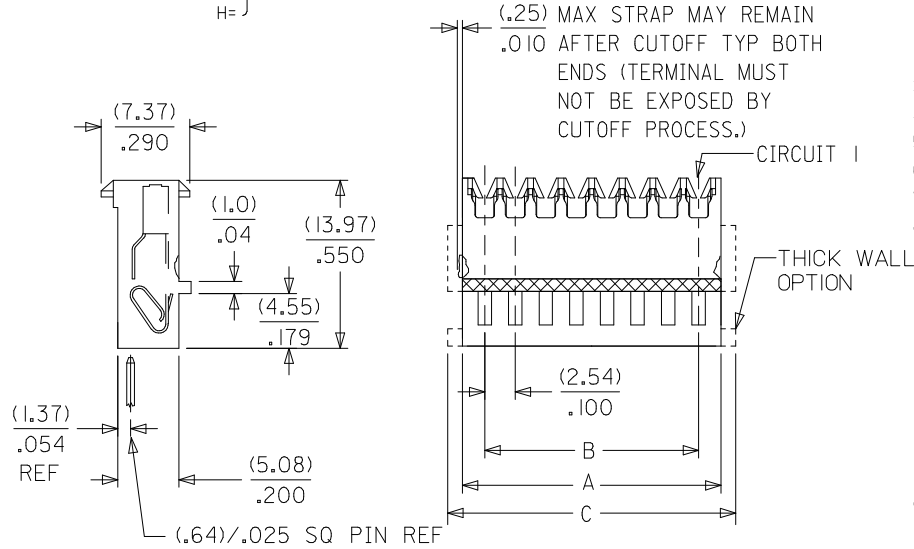

TERMINAL

PLATING

NO. OF CKTS

SLOT I.D.

SEE NOTE 5

A= }
F= } SEE NOTE 8
H= }

NOTES

- MATERIAL: UNFILLED NYLON, UL94V-2, MOLDED MATERIAL (CLEAR)
- FINISH:
 - (102) OVERALL TIN: (0.00508)/.000200 MIN OVER (0.00254)/.000100 MIN COPPER.
 - (208) SELECT GOLD: (0.00038)/.000015 MIN, * SELECT TIN: (0.00254)/.000100 MIN, OVERALL NICKEL UNDERPLATE: (0.00127)/.000050 MIN.
 - (228) SELECT GOLD: (0.00076)/.000030 MIN, * SELECT TIN: (0.00254)/.000100 MIN, OVERALL NICKEL UNDERPLATE: (0.00127)/.000050 MIN.
 - (501) OVERALL GOLD: (0.00051)/.000020 MIN OVER (0.00076)/.000030 MIN NICKEL
 - (502) OVERALL GOLD: (0.00051)/.000020 MIN OVER (0.00127)/.000050 MIN NICKEL.
 - (503) OVERALL GOLD: (0.00076)/.000030 MIN OVER (0.00127)/.000050 MIN NICKEL.
 - (P909) OVERALL TIN: (0.00254)/.000100 MIN. *THE PRIMARY SHIPPING CARTON WILL BE LABELED COMPLIANT TO RoHS DIRECTIVE 2002/95/EC AND ELV ANNEX II OF DIRECTIVE 2000/53/EC*. CARTONS WITHOUT THIS LABEL MAY CONTAIN PRODUCT WITH TIN/LEAD PLATINGS.
- PRODUCT SPECIFICATION: PS-7720-001
- PACKAGING: BULK PK-7720-001 SEE CHART
- THESE HOUSINGS ARE FOR USE WITH SINGLE 22 AWG WIRE TERMINATION ONLY
- COLOR STRIPE TO RUN LENGTH OF RIB AS SHOWN (SEE CHART FOR COLOR)
- SEE APPLICATION SPEC SMES-7720-0002 FOR ADDITIONAL INFORMATION.
- WIRE SPECIFICATIONS: SEE SMES-7720-0002 (INSUL. DIA (1.52)/.060 MAX)
 - SLOT SIZE A FOR USE WITH: 26 AWG SOLID, STRANDED TINNED
 - SLOT SIZE B FOR USE WITH: 28 AWG SOLID, STRANDED TINNED, AND STRANDED TOPCOAT
 - SLOT SIZE C FOR USE WITH: 24 AWG SOLID, STRANDED TINNED, AND STRANDED TOPCOAT
 - SLOT SIZE D FOR USE WITH: 26 AWG STRANDED TOPCOAT
 - SLOT SIZE E FOR USE WITH: 22 AWG STRANDED TINNED
- THIS PART CONFORMS TO CLASS B REQUIREMENTS OF COSMETIC SPECIFICATION PS-45499-002.