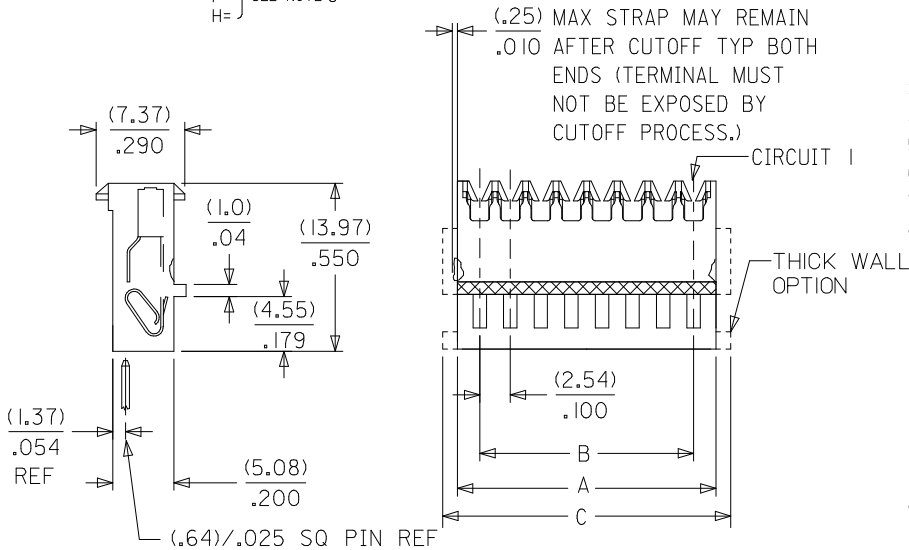

1. MATERIAL: UNFILLED NYLON, UL94V-2, MOLDED MATERIAL (CLEAR)
2. FINISH:
   - (102) OVERALL TIN: (0.00508)/(0.00200 MIN OVER (0.00254)/(0.00100 MIN COPPER.
   - (208) SELECT GOLD: (0.00038)/(0.00015 MIN, * SELECT TIN: (0.00254)/(0.00100 MIN, OVERALL NICKEL UNDERPLATE: (0.00127)/(0.00050 MIN.
   - (228) SELECT GOLD: (0.00076)/(0.00030 MIN, * SELECT TIN: (0.00254)/(0.00100 MIN, OVERALL NICKEL UNDERPLATE: (0.00127)/(0.00050 MIN.
   - (501) OVERALL GOLD: (0.00051)/(0.00020 MIN OVER (0.00076)/(0.00030 MIN NICKEL
   - (502) OVERALL GOLD: (0.00051)/(0.00020 MIN OVER (0.00127)/(0.00050 MIN NICKEL.
   - (503) OVERALL GOLD: (0.00076)/(0.00030 MIN OVER (0.00127)/(0.00050 MIN NICKEL.
   - (P909) OVERALL TIN: (0.00254)/(0.00100 MIN. *THE PRIMARY SHIPPING CARTON WILL BE LABELED COMPLIANT TO RoHS DIRECTIVE 2002/95/EC AND ELV ANNEX II OF DIRECTIVE 2000/53/EC*. CARTONS WITHOUT THIS LABEL MAY CONTAIN PRODUCT WITH TIN/LEAD PLATINGS.
3. PRODUCT SPECIFICATION: PS-7720-001
4. PACKAGING: BULK PK-7720-001 SEE CHART
5. THESE HOUSINGS ARE FOR USE WITH SINGLE 22 AWG WIRE TERMINATION ONLY
6. COLOR STRIPE TO RUN LENGTH OF RIB AS SHOWN (SEE CHART FOR COLOR)
7. SEE APPLICATION SPEC SMES-7720-0002 FOR ADDITIONAL INFORMATION.
8. WIRE SPECIFICATIONS: SEE SMES-7720-0002 (INSUL. DIA (1.52)/(0.060 MAX)
   - SLOT SIZE A FOR USE WITH: 26 AWG SOLID, STRANDED TINNED
   - SLOT SIZE H FOR USE WITH: 28 AWG SOLID, STRANDED TINNED, AND STRANDED TOPCOAT
   - SLOT SIZE F FOR USE WITH: 24 AWG SOLID, STRANDED TINNED, AND STRANDED TOPCOAT
   - SLOT SIZE E FOR USE WITH: 26 AWG STRANDED TOPCOAT
   - SLOT SIZE G FOR USE WITH: 22 AWG STRANDED TINNED
9. THIS PART CONFORMS TO CLASS B REQUIREMENTS OF COSMETIC SPECIFICATION PS-45499-002.

NO OF CKTS	DIM A	DIM B	DIM C
2	(5.44) .214	(2.54) .100	(7.59) .299
3	(7.98) .314	(5.08) .200	(10.13) .399
4	(10.52) .414	(7.62) .300	(12.67) .499
5	(13.06) .514	(10.16) .400	(15.21) .599
6	(15.60) .614	(12.70) .500	(17.75) .699
7	(18.14) .714	(15.24) .600	(20.29) .799
8	(20.68) .814	(17.78) .700	(22.83) .899
9	(23.22) .914	(20.30) .800	(25.37) .999
10	(25.76) 1.014	(22.86) .900	(27.91) 1.099
11	(28.30) 1.114	(25.40) 1.000	(30.45) 1.199
12	(30.84) 1.214	(27.94) 1.100	(32.99) 1.299
13	(33.38) 1.314	(30.48) 1.200	(35.53) 1.399
14	(35.92) 1.414	(33.02) 1.300	(38.07) 1.499
15	(38.46) 1.514	(35.56) 1.400	(40.61) 1.599
16	(41.00) 1.614	(38.10) 1.500	(43.15) 1.699
17	(43.54) 1.714	(40.64) 1.600	(45.69) 1.799
18	(46.08) 1.814	(43.18) 1.700	(48.23) 1.899
19	(48.62) 1.914	(45.72) 1.800	(50.77) 1.999
20	(51.16) 2.014	(48.26) 1.900	(53.31) 2.099
21	(53.70) 2.114	(50.80) 2.000	(55.85) 2.199
22	(56.24) 2.214	(53.34) 2.100	(58.39) 2.299
23	(58.78) 2.314	(55.88) 2.200	(60.93) 2.399
24	(61.32) 2.414	(58.42) 2.300	(63.47) 2.499
25	(63.86) 2.514	(60.96) 2.400	(66.01) 2.599
26	(66.40) 2.614	(63.50) 2.500	(68.55) 2.699
27	(68.94) 2.714	(66.04) 2.600	(71.09) 2.799
28	(71.48) 2.814	(68.58) 2.700	(73.63) 2.899

CORRECT HSG. NO.'S	QUALITY SYMBOLS
EC NO: UCP2009-2291	▽=0
DRWN:MKIPPER 2009/04/16	▽C=0
CHKD:SSOUSEK 2009/04/17	
APPR:FSM:TH 2009/04/17	
DESCRIPTION	
REV	
BA	

GENERAL TOLERANCES (UNLESS SPECIFIED)		
	mm	INCH
4 PLACES	± ---	± ---
3 PLACES	± ---	± ---
2 PLACES	± ---	± ---
1 PLACE	± ---	± ---
ANGULAR ±1/2°		
DRAFT WHERE APPLICABLE MUST REMAIN WITHIN DIMENSIONS		

DIMENSION STYLE	
MM/IN	
DRAWN BY	DATE
SAMIEC	2004/04/13
CHECKED BY	DATE
SAMIEC	2004/04/13
APPROVED BY	DATE
MARGULIS	2004/04/13
MATERIAL NO.	DOCUMENT NO.
SEE CHART	SD-7720-001

SCALE	DESIGN UNITS	THIRD ANGLE PROJECTION
---	INCH	☉
TITLE		
KK 100 IDT CONNECTOR ASSEMBLY		
MOLEX INCORPORATED		
SHEET NO.		1 OF *