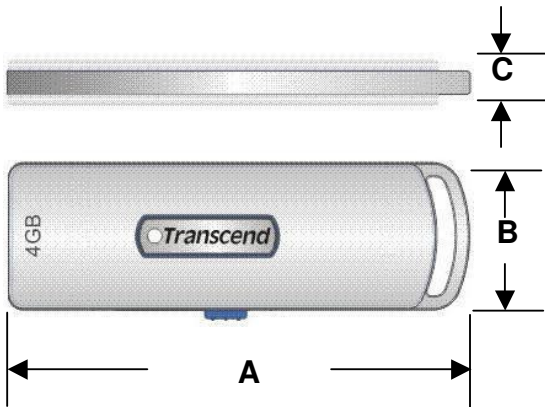

TS4GJFV10

4GB USB2.0 JetFlash™V10

Description

TS4GJFV10 is a 4GB USB Flash Drive with 1pcs of 4Gbx8 Flash Memory assembled on printed circuit board.

Outline

Features

- Frame Color: White
- Fully compatible with hi-speed USB 2.0
- Easy Plug and Play installation
- USB powered. No external power or battery needed
- LED indicates the usage status
- JetFlash elite software pack*

System Requirement

- Hardware: Desktop or notebook computer with USB port
- Operating System: Windows® 7/ Vista/ XP/ Me/ 2000 and Mac™ OS 9.0 or later, Linux™ Kernel 2.4.2 or later

Dimensions

Side	Millimeters	Inches
A	64 ± 1.00	2.52 ± 0.04
B	21 ± 1.00	0.83 ± 0.04
C	10 ± 1.00	0.40 ± 0.04

*JetFlash software pack

Function	
Favorites	store your favorite website addresses on the JetFlash
AutoLogin	automatically login to websites
Secret-Zip	compress and/or password protect saved files
PC-Lock	makes JetFlash a key to your computer
E-Mail	securely send, receive and save e-mails
DataBackup	backup, restore and synchronize your data