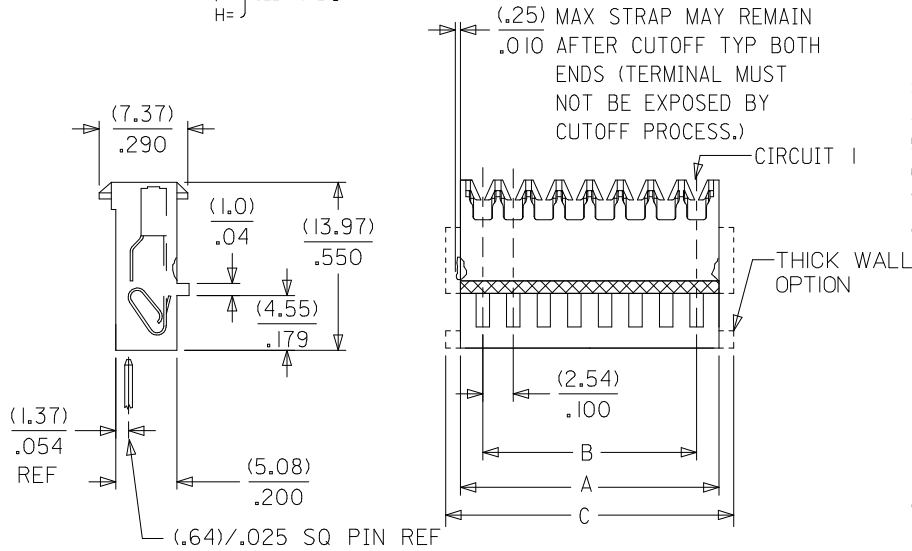

1. MATERIAL: UNFILLED NYLON, UL94V-2, MOLDED MATERIAL (CLEAR)
2. FINISH:
   - (102) OVERALL TIN: (0.00508)/.000200 MIN OVER (0.00254)/.000100 MIN COPPER.
   - (208) SELECT GOLD: (0.00038)/.000015 MIN, * SELECT TIN: (0.00254)/.000100 MIN, OVERALL NICKEL UNDERPLATE: (0.00127)/.000050 MIN.
   - (228) SELECT GOLD: (0.00076)/.000030 MIN, * SELECT TIN: (0.00254)/.000100 MIN, OVERALL NICKEL UNDERPLATE: (0.00127)/.000050 MIN.
   - (501) OVERALL GOLD: (0.00051)/.000020 MIN OVER (0.00076)/.000030 MIN NICKEL
   - (502) OVERALL GOLD: (0.00051)/.000020 MIN OVER (0.00127)/.000050 MIN NICKEL.
   - (503) OVERALL GOLD: (0.00076)/.000030 MIN OVER (0.00127)/.000050 MIN NICKEL.
   - (P909) OVERALL TIN: (0.00254)/.000100 MIN. *THE PRIMARY SHIPPING CARTON WILL BE LABELED COMPLIANT TO RoHS DIRECTIVE 2002/95/EC AND ELV ANNEX II OF DIRECTIVE 2000/53/EC*. CARTONS WITHOUT THIS LABEL MAY CONTAIN PRODUCT WITH TIN/LEAD PLATINGS.
3. PRODUCT SPECIFICATION: PS-7720-001
4. PACKAGING: BULK PK-7720-001 SEE CHART
5. THESE HOUSINGS ARE FOR USE WITH SINGLE 22 AWG WIRE TERMINATION ONLY
6. COLOR STRIPE TO RUN LENGTH OF RIB AS SHOWN (SEE CHART FOR COLOR)
7. SEE APPLICATION SPEC SMES-7720-0002 FOR ADDITIONAL INFORMATION.
8. WIRE SPECIFICATIONS: SEE SMES-7720-0002 (INSUL. DIA (1.52)/.060 MAX)
   - SLOT SIZE A FOR USE WITH: 26 AWG SOLID, STRANDED TINNED
   - SLOT SIZE H FOR USE WITH: 28 AWG SOLID, STRANDED TINNED, AND STRANDED TOPCOAT
   - SLOT SIZE F FOR USE WITH: 24 AWG SOLID, STRANDED TINNED, AND STRANDED TOPCOAT
   - SLOT SIZE E FOR USE WITH: 22 AWG STRANDED TINNED
9. THIS PART CONFORMS TO CLASS B REQUIREMENTS OF COSMETIC SPECIFICATION PS-45499-002.

NO OF CKTS	DIM A	DIM B	DIM C
2	(5.44) .214	(2.54) .100	(7.59) .299
3	(7.98) .314	(5.08) .200	(10.13) .399
4	(10.52) .414	(7.62) .300	(12.67) .499
5	(13.06) .514	(10.16) .400	(15.21) .599
6	(15.60) .614	(12.70) .500	(17.75) .699
7	(18.14) .714	(15.24) .600	(20.29) .799
8	(20.68) .814	(17.78) .700	(22.83) .899
9	(23.22) .914	(20.30) .800	(25.37) .999
10	(25.76) 1.014	(22.86) .900	(27.91) 1.099
11	(28.30) 1.114	(25.40) 1.000	(30.45) 1.199
12	(30.84) 1.214	(27.94) 1.100	(32.99) 1.299
13	(33.38) 1.314	(30.48) 1.200	(35.53) 1.399
14	(35.92) 1.414	(33.02) 1.300	(38.07) 1.499
15	(38.46) 1.514	(35.56) 1.400	(40.61) 1.599
16	(41.00) 1.614	(38.10) 1.500	(43.15) 1.699
17	(43.54) 1.714	(40.64) 1.600	(45.69) 1.799
18	(46.08) 1.814	(43.18) 1.700	(48.23) 1.899
19	(48.62) 1.914	(45.72) 1.800	(50.77) 1.999
20	(51.16) 2.014	(48.26) 1.900	(53.31) 2.099
21	(53.70) 2.114	(50.80) 2.000	(55.85) 2.199
22	(56.24) 2.214	(53.34) 2.100	(58.39) 2.299
23	(58.78) 2.314	(55.88) 2.200	(60.93) 2.399
24	(61.32) 2.414	(58.42) 2.300	(63.47) 2.499
25	(63.86) 2.514	(60.96) 2.400	(66.01) 2.599
26	(66.40) 2.614	(63.50) 2.500	(68.55) 2.699
27	(68.94) 2.714	(66.04) 2.600	(71.09) 2.799
28	(71.48) 2.814	(68.58) 2.700	(73.63) 2.899

CORRECT HSG. NO.'S EC NO: UCP2009-2291 DRWN:MKIPPER 2009/04/16 CHKD:SSOUSEK 2009/04/17 APPR:FSM:TH 2009/04/17	QUALITY SYMBOLS ▽=0 ◻=0	DESCRIPTION	REV	
				BA

GENERAL TOLERANCES (UNLESS SPECIFIED)	
	mm INCH
4 PLACES	± .005 ± .0002
3 PLACES	± .005 ± .0002
2 PLACES	± .005 ± .0002
1 PLACE	± .005 ± .0002
ANGULAR ±1/2°	
DRAFT WHERE APPLICABLE MUST REMAIN WITHIN DIMENSIONS	

DIMENSION STYLE	
MM/IN	
DRAWN BY	DATE
SAMIEC	2004/04/13
CHECKED BY	DATE
SAMIEC	2004/04/13
APPROVED BY	DATE
MARGULIS	2004/04/13
MATERIAL NO.	DOCUMENT NO.
SEE CHART	SD-7720-001

SCALE	DESIGN UNITS	THIRD ANGLE PROJECTION
---	INCH	☉
TITLE		
KK 100 IDT CONNECTOR ASSEMBLY		
MOLEX MOLEX INCORPORATED		
SHEET NO.		1 OF *