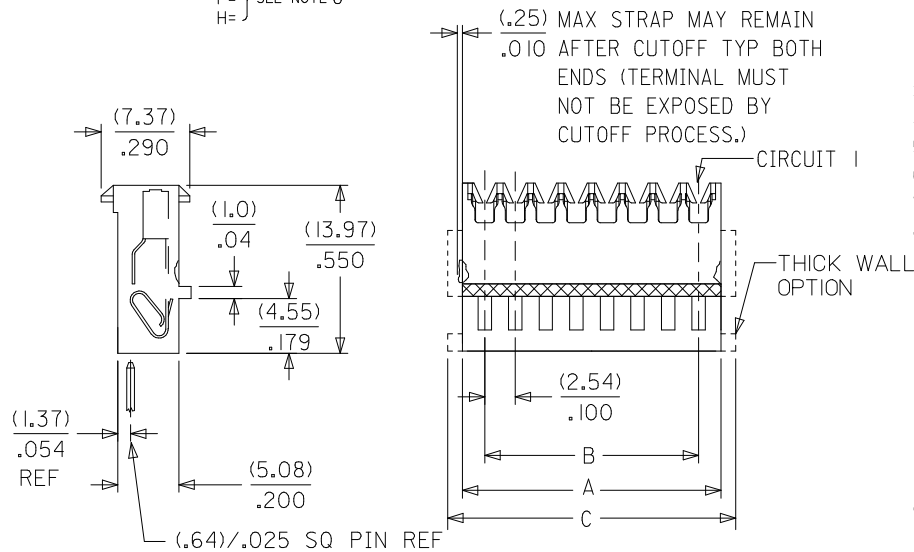

1. MATERIAL: UNFILLED NYLON, UL94V-2, MOLDED MATERIAL (CLEAR)
2. FINISH:
   - (102) OVERALL TIN: (0.00508)/.000200 MIN OVER (0.00254)/.000100 MIN COPPER.
   - (208) SELECT GOLD: (0.00038)/.000015 MIN, * SELECT TIN: (0.00254)/.000100 MIN, OVERALL NICKEL UNDERPLATE: (0.00127)/.000050 MIN.
   - (228) SELECT GOLD: (0.00076)/.000030 MIN, * SELECT TIN: (0.00254)/.000100 MIN, OVERALL NICKEL UNDERPLATE: (0.00127)/.000050 MIN.
   - (501) OVERALL GOLD: (0.00051)/.000020 MIN OVER (0.00076)/.000030 MIN NICKEL
   - (502) OVERALL GOLD: (0.00051)/.000020 MIN OVER (0.00127)/.000050 MIN NICKEL.
   - (503) OVERALL GOLD: (0.00076)/.000030 MIN OVER (0.00127)/.000050 MIN NICKEL.
   - (P909) OVERALL TIN: (0.00254)/.000100 MIN. *THE PRIMARY SHIPPING CARTON WILL BE LABELED COMPLIANT TO RoHS DIRECTIVE 2002/95/EC AND ELV ANNEX II OF DIRECTIVE 2000/53/EC*. CARTONS WITHOUT THIS LABEL MAY CONTAIN PRODUCT WITH TIN/LEAD PLATINGS.
3. PRODUCT SPECIFICATION: PS-7720-001
4. PACKAGING: BULK PK-7720-001 SEE CHART
5. THESE HOUSINGS ARE FOR USE WITH SINGLE 22 AWG WIRE TERMINATION ONLY
6. COLOR STRIPE TO RUN LENGTH OF RIB AS SHOWN (SEE CHART FOR COLOR)
7. SEE APPLICATION SPEC SMES-7720-0002 FOR ADDITIONAL INFORMATION.
8. WIRE SPECIFICATIONS: SEE SMES-7720-0002 (INSUL. DIA (1.52)/.060 MAX)
   - SLOT SIZE A FOR USE WITH:
     26 AWG SOLID, STRANDED TINNED
   - SLOT SIZE H FOR USE WITH:
     28 AWG SOLID, STRANDED TINNED, AND STRANDED TOPCOAT
   - SLOT SIZE F FOR USE WITH:
     24 AWG SOLID, STRANDED TINNED, AND STRANDED TOPCOAT
   - SLOT SIZE G FOR USE WITH:
     26 AWG STRANDED TOPCOAT
   - SLOT SIZE E FOR USE WITH:
     22 AWG STRANDED TINNED
9. THIS PART CONFORMS TO CLASS B REQUIREMENTS OF COSMETIC SPECIFICATION PS-45499-002.

3-*	BA
2	AZ7
1	BA

CORRECT HSG. NO.'S EC NO: UCP2009-2291 DRWN:MKIPPER 2009/04/16 CHKD:SSOUSEK 2009/04/17 APPR:FSM1TH 2009/04/17	QUALITY SYMBOLS = 0 = 0	GENERAL TOLERANCES (UNLESS SPECIFIED)		DIMENSION STYLE	SCALE	DESIGN UNITS	THIRD ANGLE PROJECTION
				MM/IN	---	INCH	
				DRAWN BY DATE	TITLE		
				SAMIEC 2004/04/13	KK 100 IDT CONNECTOR ASSEMBLY		
				CHECKED BY DATE			
		2 PLACES	± ---	± ---	SAMIEC 2004/04/13	APPROVED BY DATE	
		1 PLACE	± ---	± ---	MARGULIS 2004/04/13	MATERIAL NO. DOCUMENT NO.	
		ANGULAR ±1/2°		SEE CHART		SD-7720-001	
		DRAFT WHERE APPLICABLE MUST REMAIN WITHIN DIMENSIONS		SIZE	THIS DRAWING CONTAINS INFORMATION THAT IS PROPRIETARY TO MOLEX INCORPORATED AND SHOULD NOT BE USED WITHOUT WRITTEN PERMISSION		
BA				A			SHEET NO. 1 OF *