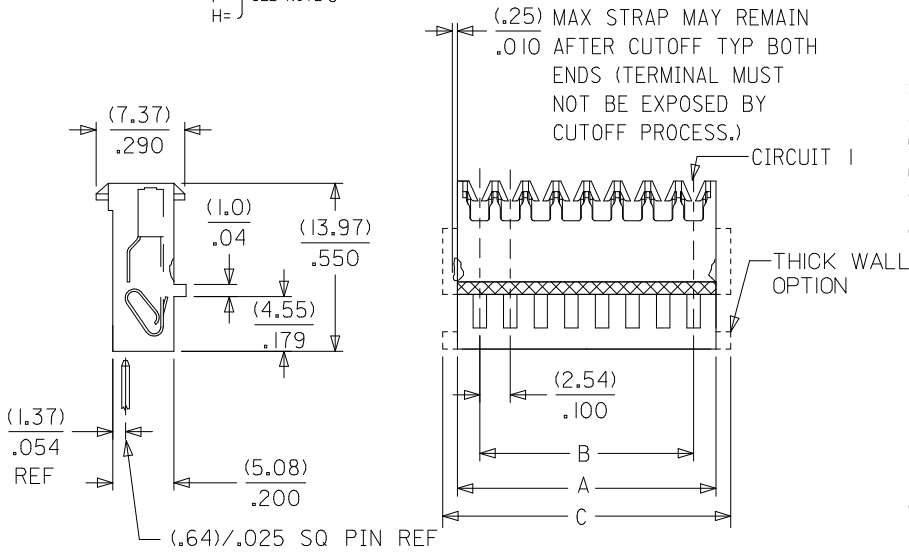

1. MATERIAL: UNFILLED NYLON, UL94V-2, MOLDED MATERIAL (CLEAR)
2. FINISH:
   - (102) OVERALL TIN: (0.00508)/(0.00200 MIN OVER (0.00254)/(0.00100 MIN COPPER.
   - (208) SELECT GOLD: (0.00038)/(0.00015 MIN, * SELECT TIN: (0.00254)/(0.00100 MIN, OVERALL NICKEL UNDERPLATE: (0.00127)/(0.00050 MIN.
   - (228) SELECT GOLD: (0.00076)/(0.00030 MIN, * SELECT TIN: (0.00254)/(0.00100 MIN, OVERALL NICKEL UNDERPLATE: (0.00127)/(0.00050 MIN.
   - (501) OVERALL GOLD: (0.00051)/(0.00020 MIN OVER (0.00076)/(0.00030 MIN NICKEL
   - (502) OVERALL GOLD: (0.00051)/(0.00020 MIN OVER (0.00127)/(0.00050 MIN NICKEL.
   - (503) OVERALL GOLD: (0.00076)/(0.00030 MIN OVER (0.00127)/(0.00050 MIN NICKEL.
   - (P909) OVERALL TIN: (0.00254)/(0.00100 MIN. *THE PRIMARY SHIPPING CARTON WILL BE LABELED COMPLIANT TO RoHS DIRECTIVE 2002/95/EC AND ELV ANNEX II OF DIRECTIVE 2000/53/EC*. CARTONS WITHOUT THIS LABEL MAY CONTAIN PRODUCT WITH TIN/LEAD PLATINGS.
3. PRODUCT SPECIFICATION: PS-7720-001
4. PACKAGING: BULK PK-7720-001 SEE CHART
5. THESE HOUSINGS ARE FOR USE WITH SINGLE 22 AWG WIRE TERMINATION ONLY
6. COLOR STRIPE TO RUN LENGTH OF RIB AS SHOWN (SEE CHART FOR COLOR)
7. SEE APPLICATION SPEC SMES-7720-0002 FOR ADDITIONAL INFORMATION.
8. WIRE SPECIFICATIONS: SEE SMES-7720-0002 (INSUL. DIA (1.52)/(0.060 MAX)
   - SLOT SIZE A FOR USE WITH: 26 AWG SOLID, STRANDED TINNED
   - SLOT SIZE H FOR USE WITH: 28 AWG SOLID, STRANDED TINNED, AND STRANDED TOPCOAT
   - SLOT SIZE F FOR USE WITH: 24 AWG SOLID, STRANDED TINNED, AND STRANDED TOPCOAT
   - SLOT SIZE E FOR USE WITH: 26 AWG STRANDED TOPCOAT
   - SLOT SIZE G FOR USE WITH: 22 AWG STRANDED TINNED
9. THIS PART CONFORMS TO CLASS B REQUIREMENTS OF COSMETIC SPECIFICATION PS-45499-002.

NO OF CKTS	DIM A	DIM B	DIM C
2	(5.44) .214	(2.54) .100	(7.59) .299
3	(7.98) .314	(5.08) .200	(10.13) .399
4	(10.52) .414	(7.62) .300	(12.67) .499
5	(13.06) .514	(10.16) .400	(15.21) .599
6	(15.60) .614	(12.70) .500	(17.75) .699
7	(18.14) .714	(15.24) .600	(20.29) .799
8	(20.68) .814	(17.78) .700	(22.83) .899
9	(23.22) .914	(20.30) .800	(25.37) .999
10	(25.76) 1.014	(22.86) .900	(27.91) 1.099
11	(28.30) 1.114	(25.40) 1.000	(30.45) 1.199
12	(30.84) 1.214	(27.94) 1.100	(32.99) 1.299
13	(33.38) 1.314	(30.48) 1.200	(35.53) 1.399
14	(35.92) 1.414	(33.02) 1.300	(38.07) 1.499
15	(38.46) 1.514	(35.56) 1.400	(40.61) 1.599
16	(41.00) 1.614	(38.10) 1.500	(43.15) 1.699
17	(43.54) 1.714	(40.64) 1.600	(45.69) 1.799
18	(46.08) 1.814	(43.18) 1.700	(48.23) 1.899
19	(48.62) 1.914	(45.72) 1.800	(50.77) 1.999
20	(51.16) 2.014	(48.26) 1.900	(53.31) 2.099
21	(53.70) 2.114	(50.80) 2.000	(55.85) 2.199
22	(56.24) 2.214	(53.34) 2.100	(58.39) 2.299
23	(58.78) 2.314	(55.88) 2.200	(60.93) 2.399
24	(61.32) 2.414	(58.42) 2.300	(63.47) 2.499
25	(63.86) 2.514	(60.96) 2.400	(66.01) 2.599
26	(66.40) 2.614	(63.50) 2.500	(68.55) 2.699
27	(68.94) 2.714	(66.04) 2.600	(71.09) 2.799
28	(71.48) 2.814	(68.58) 2.700	(73.63) 2.899

CORRECT HSG. NO.'S	QUALITY SYMBOLS
EC NO: UCP2009-2291	▼=0
DRWN:MKIPPER 2009/04/16	◁=0
CHKD:SSOUSEK 2009/04/17	
APPR:FSM:TH 2009/04/17	
DESCRIPTION	
REV	
BA	

GENERAL TOLERANCES (UNLESS SPECIFIED)		
	mm	INCH
4 PLACES	± ---	± ---
3 PLACES	± ---	± ---
2 PLACES	± ---	± ---
1 PLACE	± ---	± ---
ANGULAR ±1/2°		
DRAFT WHERE APPLICABLE MUST REMAIN WITHIN DIMENSIONS		

DIMENSION STYLE	
MM/IN	
DRAWN BY	DATE
SAMIEC	2004/04/13
CHECKED BY	DATE
SAMIEC	2004/04/13
APPROVED BY	DATE
MARGULIS	2004/04/13
MATERIAL NO.	DOCUMENT NO.
SEE CHART	SD-7720-001

SCALE	DESIGN UNITS	THIRD ANGLE PROJECTION
---	INCH	☉ □
TITLE		
KK 100 IDT CONNECTOR ASSEMBLY		
MOLEX MOLEX INCORPORATED		
SHEET NO.		1 OF *