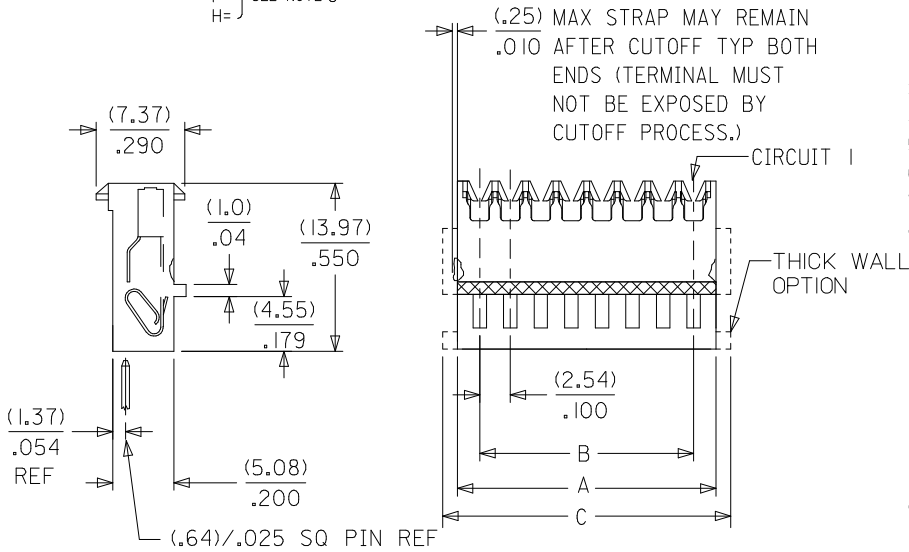

3-*	BA
2	AZ7
1	BA

NO OF CKTS	DIM A	DIM B	DIM C
2	(5.44) .214	(2.54) .100	(7.59) .299
3	(7.98) .314	(5.08) .200	(10.13) .399
4	(10.52) .414	(7.62) .300	(12.67) .499
5	(13.06) .514	(10.16) .400	(15.21) .599
6	(15.60) .614	(12.70) .500	(17.75) .699
7	(18.14) .714	(15.24) .600	(20.29) .799
8	(20.68) .814	(17.78) .700	(22.23) .899
9	(23.22) .914	(20.30) .800	(25.37) .999
10	(25.76) 1.014	(22.86) .900	(27.91) 1.099
11	(28.30) 1.114	(25.40) 1.000	(30.45) 1.199
12	(30.84) 1.214	(27.94) 1.100	(32.99) 1.299
13	(33.38) 1.314	(30.48) 1.200	(35.53) 1.399
14	(35.92) 1.414	(33.02) 1.300	(38.07) 1.499
15	(38.46) 1.514	(35.56) 1.400	(40.61) 1.599
16	(41.00) 1.614	(38.10) 1.500	(43.15) 1.699
17	(43.54) 1.714	(40.64) 1.600	(45.69) 1.799
18	(46.08) 1.814	(43.18) 1.700	(48.23) 1.899
19	(48.62) 1.914	(45.72) 1.800	(50.77) 1.999
20	(51.16) 2.014	(48.26) 1.900	(53.31) 2.099
21	(53.70) 2.114	(50.80) 2.000	(55.85) 2.199
22	(56.24) 2.214	(53.34) 2.100	(58.39) 2.299
23	(58.78) 2.314	(55.88) 2.200	(60.93) 2.399
24	(61.32) 2.414	(58.42) 2.300	(63.47) 2.499
25	(63.86) 2.514	(60.96) 2.400	(66.01) 2.599
26	(66.40) 2.614	(63.50) 2.500	(68.55) 2.699
27	(68.94) 2.714	(66.04) 2.600	(71.09) 2.799
28	(71.48) 2.814	(68.58) 2.700	(73.63) 2.899

CORRECT HSG. NO.'S EC NO: UCP2009-2291 DRWN:MKIPPER 2009/04/16 CHKD:SSOUSEK 2009/04/17 APPR:FSM:TH 2009/04/17	QUALITY SYMBOLS
	▼=0 ◁=0
DESCRIPTION	REV
BA	

GENERAL TOLERANCES (UNLESS SPECIFIED)	
	mm INCH
4 PLACES	± --- ± ---
3 PLACES	± --- ± ---
2 PLACES	± --- ± ---
1 PLACE	± --- ± ---
ANGULAR ±1/2°	
DRAFT WHERE APPLICABLE MUST REMAIN WITHIN DIMENSIONS	

DIMENSION STYLE	
MM/IN	
DRAWN BY	DATE
SAMIEC	2004/04/13
CHECKED BY	DATE
SAMIEC	2004/04/13
APPROVED BY	DATE
MARGULIS	2004/04/13
MATERIAL NO.	DOCUMENT NO.
SEE CHART	SD-7720-001

SCALE	DESIGN UNITS	THIRD ANGLE PROJECTION
---	INCH	☉ □
TITLE		
KK 100 IDT CONNECTOR ASSEMBLY		
MOLEX MOLEX INCORPORATED		
SHEET NO.		1 OF *