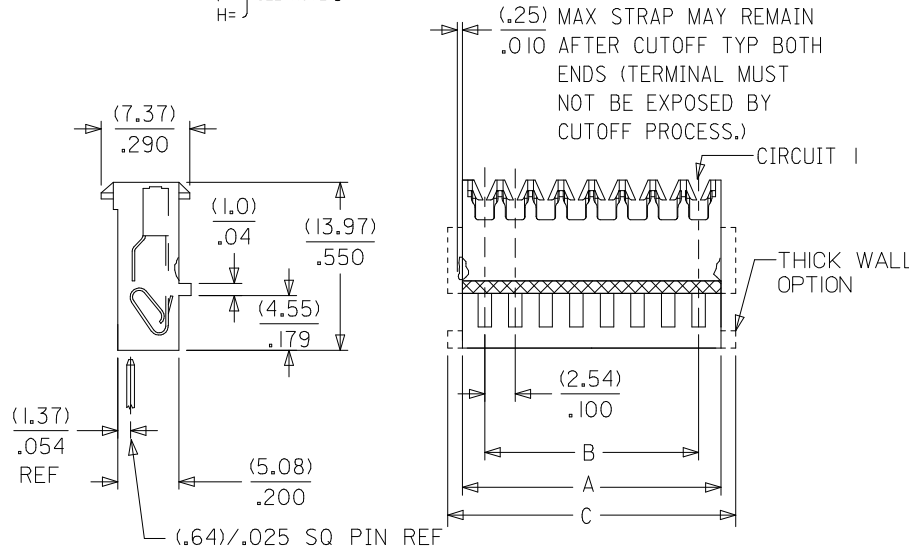

1. MATERIAL: UNFILLED NYLON, UL94V-2, MOLDED MATERIAL (CLEAR)
2. FINISH:
   - (102) OVERALL TIN: (0.00508)/(0.00200 MIN OVER (0.00254)/(0.00100 MIN COPPER.
   - (208) SELECT GOLD: (0.00038)/(0.00015 MIN, * SELECT TIN: (0.00254)/(0.00100 MIN, OVERALL NICKEL UNDERPLATE: (0.00127)/(0.00050 MIN.
   - (228) SELECT GOLD: (0.00076)/(0.00030 MIN, * SELECT TIN: (0.00254)/(0.00100 MIN, OVERALL NICKEL UNDERPLATE: (0.00127)/(0.00050 MIN.
   - (501) OVERALL GOLD: (0.00051)/(0.00020 MIN OVER (0.00076)/(0.00030 MIN NICKEL
   - (502) OVERALL GOLD: (0.00051)/(0.00020 MIN OVER (0.00127)/(0.00050 MIN NICKEL.
   - (503) OVERALL GOLD: (0.00076)/(0.00030 MIN OVER (0.00127)/(0.00050 MIN NICKEL.
   - (P909) OVERALL TIN: (0.00254)/(0.00100 MIN. *THE PRIMARY SHIPPING CARTON WILL BE LABELED COMPLIANT TO RoHS DIRECTIVE 2002/95/EC AND ELV ANNEX II OF DIRECTIVE 2000/53/EC*. CARTONS WITHOUT THIS LABEL MAY CONTAIN PRODUCT WITH TIN/LEAD PLATINGS.
3. PRODUCT SPECIFICATION: PS-7720-001
4. PACKAGING: BULK PK-7720-001 SEE CHART
5. THESE HOUSINGS ARE FOR USE WITH SINGLE 22 AWG WIRE TERMINATION ONLY
6. COLOR STRIPE TO RUN LENGTH OF RIB AS SHOWN (SEE CHART FOR COLOR)
7. SEE APPLICATION SPEC SMES-7720-0002 FOR ADDITIONAL INFORMATION.
8. WIRE SPECIFICATIONS: SEE SMES-7720-0002 (INSUL. DIA (1.52)/(0.060 MAX)
   - SLOT SIZE A FOR USE WITH: 26 AWG SOLID, STRANDED TINNED
   - SLOT SIZE H FOR USE WITH: 28 AWG SOLID, STRANDED TINNED, AND STRANDED TOPCOAT
   - SLOT SIZE F FOR USE WITH: 24 AWG SOLID, STRANDED TINNED, AND STRANDED TOPCOAT
   - SLOT SIZE G FOR USE WITH: 26 AWG STRANDED TOPCOAT
   - SLOT SIZE E FOR USE WITH: 22 AWG STRANDED TINNED
9. THIS PART CONFORMS TO CLASS B REQUIREMENTS OF COSMETIC SPECIFICATION PS-45499-002.

NO OF CKTS	DIM A	DIM B	DIM C
2	(5.44) .214	(2.54) .100	(7.59) .299
3	(7.98) .314	(5.08) .200	(10.13) .399
4	(10.52) .414	(7.62) .300	(12.67) .499
5	(13.06) .514	(10.16) .400	(15.21) .599
6	(15.60) .614	(12.70) .500	(17.75) .699
7	(18.14) .714	(15.24) .600	(20.29) .799
8	(20.68) .814	(17.78) .700	(22.83) .899
9	(23.22) .914	(20.30) .800	(25.37) .999
10	(25.76) 1.014	(22.86) .900	(27.91) 1.099
11	(28.30) 1.114	(25.40) 1.000	(30.45) 1.199
12	(30.84) 1.214	(27.94) 1.100	(32.99) 1.299
13	(33.38) 1.314	(30.48) 1.200	(35.53) 1.399
14	(35.92) 1.414	(33.02) 1.300	(38.07) 1.499
15	(38.46) 1.514	(35.56) 1.400	(40.61) 1.599
16	(41.00) 1.614	(38.10) 1.500	(43.15) 1.699
17	(43.54) 1.714	(40.64) 1.600	(45.69) 1.799
18	(46.08) 1.814	(43.18) 1.700	(48.23) 1.899
19	(48.62) 1.914	(45.72) 1.800	(50.77) 1.999
20	(51.16) 2.014	(48.26) 1.900	(53.31) 2.099
21	(53.70) 2.114	(50.80) 2.000	(55.85) 2.199
22	(56.24) 2.214	(53.34) 2.100	(58.39) 2.299
23	(58.78) 2.314	(55.88) 2.200	(60.93) 2.399
24	(61.32) 2.414	(58.42) 2.300	(63.47) 2.499
25	(63.86) 2.514	(60.96) 2.400	(66.01) 2.599
26	(66.40) 2.614	(63.50) 2.500	(68.55) 2.699
27	(68.94) 2.714	(66.04) 2.600	(71.09) 2.799
28	(71.48) 2.814	(68.58) 2.700	(73.63) 2.899

CORRECT HSG. NO.'S EC NO: UCP2009-2291 DRWN:MKIPPER 2009/04/16 CHKD:SSOUSEK 2009/04/17 APPR:FSM:TH 2009/04/17	QUALITY SYMBOLS ▽=0 ◁=0	DESCRIPTION	REV	BA

GENERAL TOLERANCES (UNLESS SPECIFIED)		
	mm	INCH
4 PLACES	± ---	± ---
3 PLACES	± ---	± ---
2 PLACES	± ---	± ---
1 PLACE	± ---	± ---
ANGULAR ±1/2°		
DRAFT WHERE APPLICABLE MUST REMAIN WITHIN DIMENSIONS		

DIMENSION STYLE	
MM/IN	
DRAWN BY	DATE
SAMIEC	2004/04/13
CHECKED BY	DATE
SAMIEC	2004/04/13
APPROVED BY	DATE
MARGULIS	2004/04/13
MATERIAL NO.	DOCUMENT NO.
SEE CHART	SD-7720-001

SCALE ---	DESIGN UNITS INCH	THIRD ANGLE PROJECTION
TITLE		
KK 100 IDT CONNECTOR ASSEMBLY		
MOLEX MOLEX INCORPORATED		
SHEET NO. 1 OF *