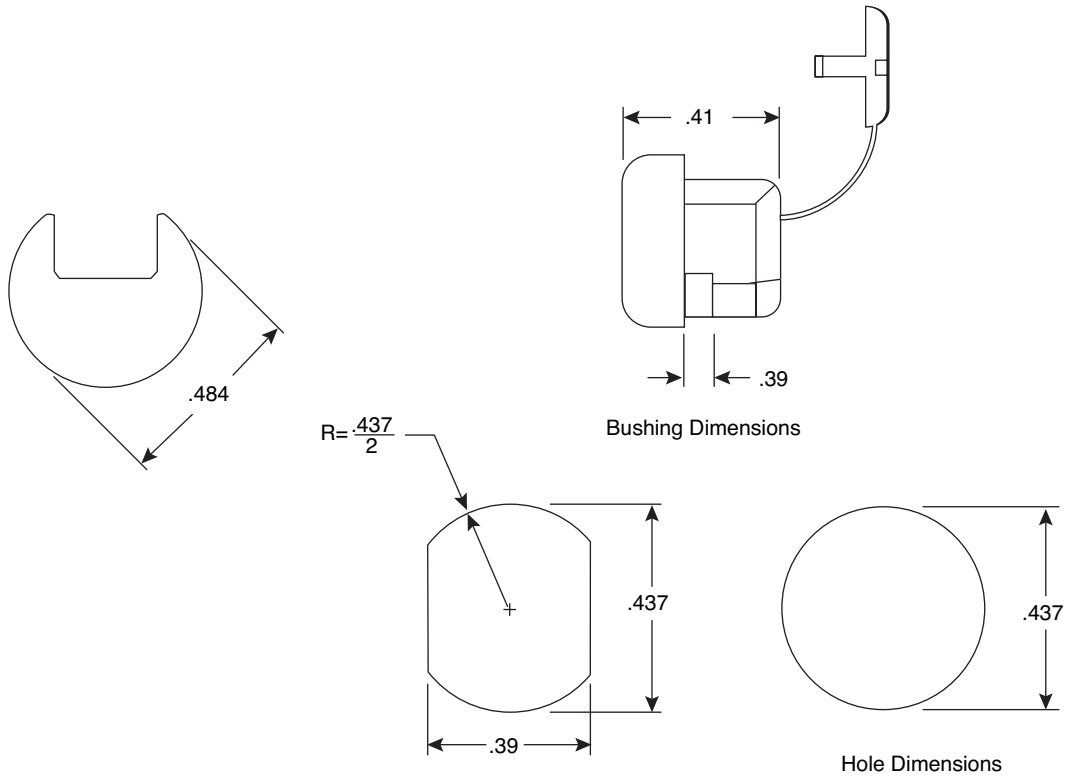

Date Last Revised: 10-24-05

**DIMENSIONS: In.**

SPECIFICATIONS	
Cross Section:	Flat
Cable Size:	.120 x .220
Cable Type:	SP-1, SPT-1
Gauge (SWG):	18/2, 18/2
Strap Type:	"Y"

Available from Mouser Electronics  
 1-800-346-6873  
 www.mouser.com