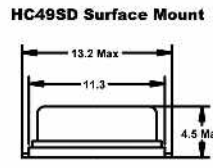

STANDARD CRYSTALS

HC49U Resistance Weld

- Inventory Support
- Standard Packages
- Lowest Pricing
- Fox Quality
- Technical Support

• FOX STANDARD SPECIFICATIONS				
PARAMETER	HC49U*	HC49S/49SD	FPX	FE
Frequency Tolerance @ 25°C	±30PPM	±30PPM	±50PPM	±50PPM
Frequency Stability	±50PPM	±50PPM	±100PPM	±50PPM
Operating Temperature Range	-20°C ~ +70°C	-20°C ~ +70°C	-10°C ~ +70°C	-10°C ~ +60°C

*Optional third lead, vinyl sleeves (HC49U only), and mylar spacer. All specifications subject to change without notice.
 ** Measurements are displayed in Millimeters.

Please Refer To Specification Sheets For Details