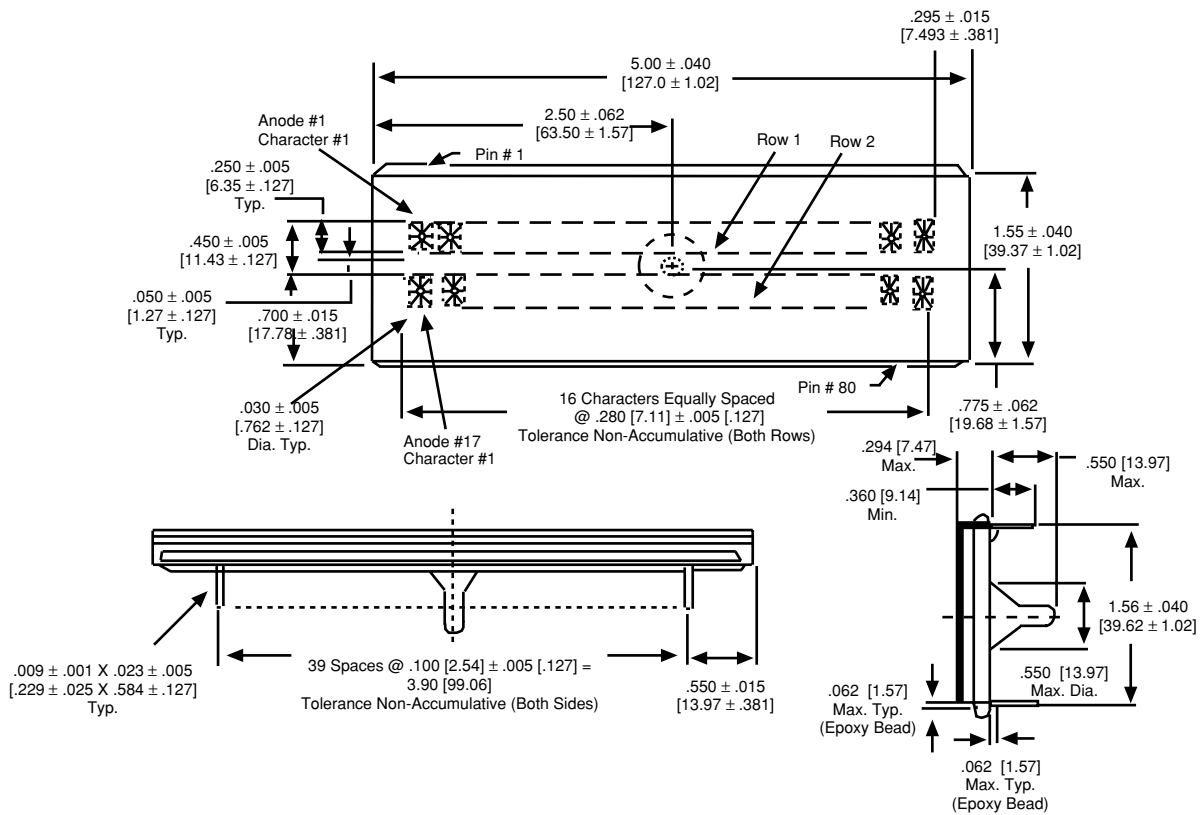

Plasma Panel Displays

32 Character, 16 Segment Alphanumeric Display
with .250" [6.35mm] High Characters

FEATURES

- 80 foot lamberts brightness
- Multiplexed operation
- Integral terminals
- Low power consumption

MAXIMUM RATINGS*

Peak Applied Voltage: 250 volts.
Operating Temperature: 0 to + 55°C.
Storage Temperature: - 55°C to + 85°.
Altitude: 70,000 feet.

*Values beyond which the life of the device may be reduced.

DIMENSIONS in inches [millimeters]

SEGMENT DESIGNATION

ORDERING INFORMATION

DESCRIPTION

Display with Integral Connector Pins

PART NUMBER

PD-32A025