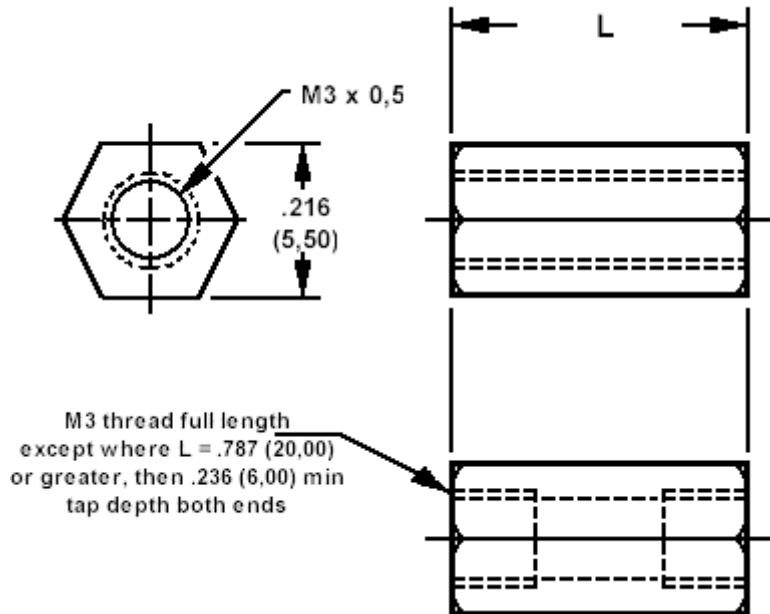

350-5158 Spacer/Stand-off, hexagonal, threaded

How to order code

350-5158-XX-YY-00

Basic Part No XX = L dimension, YY = Plating Finish

DIMENSIONS (XX)		
	(XX)	L
350-5158	-03	.236 (6,00)
	-04	.315 (8,00)
	-05	.394 (10,00)
	-06	.472 (12,00)
	-07	.630 (16,00)
	-08	.787 (20,00)
	-09	.984 (25,00)

MATERIALS			
Component	Material	Finish (YY)	
		-02	-07
Spacer/Stand-Off	Brass	Nickel	Cadmium (plus Chromate)