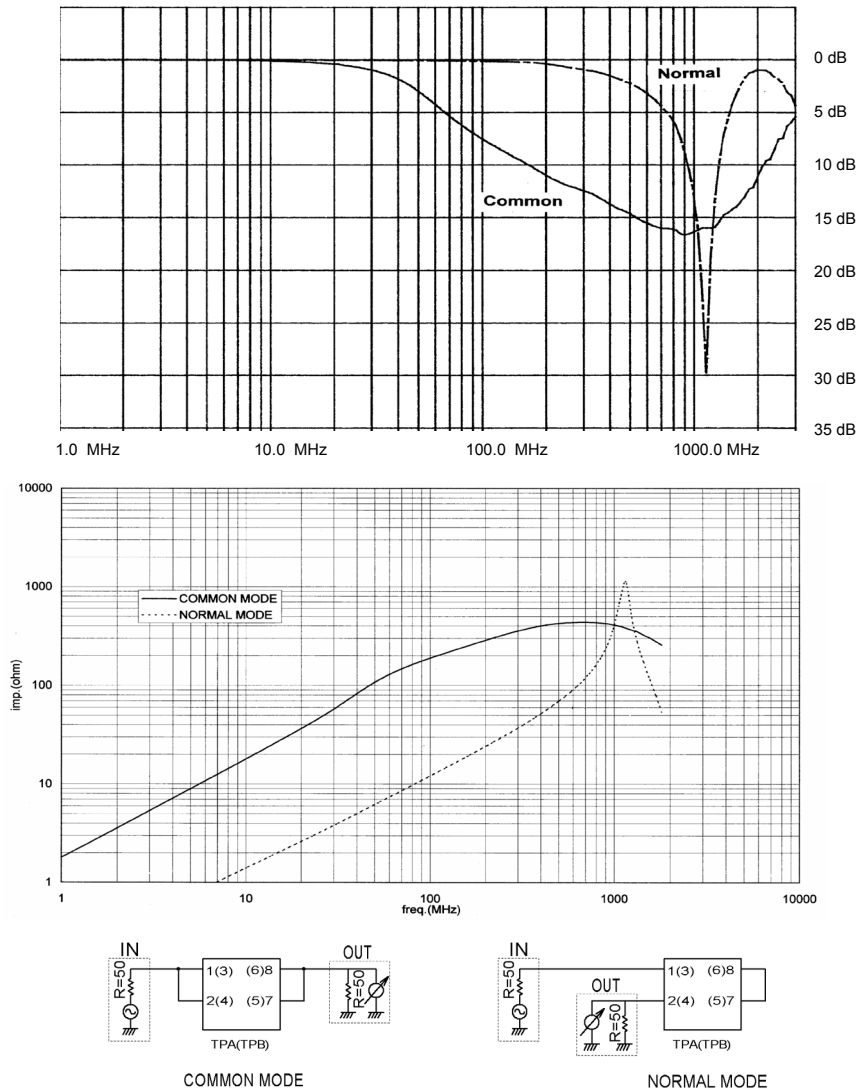

DIMENSIONS AND FOOTPRINT

Toko Part No.	Insertion Loss		I _{DC}	R _{DC}	Withstand Voltage
857CM-0009	50 MHz	2.8 dB +/- 2.0 dB	0.65 A (Max.)	0.3 Ω (Max.)	100 VDC
	100 MHz	7.3 dB +/- 2.5 dB			
	300 MHz	12.0 dB +/- 3.0 dB			
	500 MHz	14.0 dB +/- 3.0 dB			

APPLICATIONS

Twisted Pair Cable Interface

B5W (857CM-0009)

IEEE 1394 Port

B5W Series

ATTENUATION AND IMPEDANCE CHARACTERISTICS OF 857CM-0009

The information furnished by TOKO, Inc., is believed to be accurate and reliable. However, TOKO reserves the right to make changes or improvements in the design, specification, or manufacture of its products without further notice. TOKO does not assume any liability arising from the application or use of any product or circuit described herein, nor for infringements of patents or other rights of third parties which may result from the use of its products. No license is granted by implication or otherwise under any patent or patent rights of TOKO, Inc.