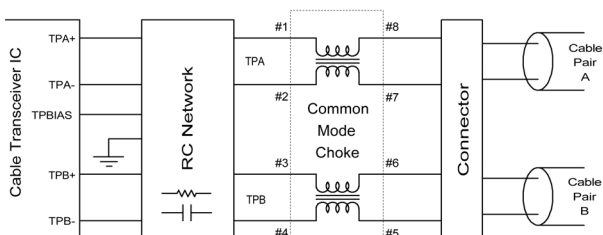

COMMON MODE CHOKE FOR IEEE 1394 APPLICATIONS

DESCRIPTION

The B5W is a dual wound common mode choke ideal for common mode noise attenuation in twisted pair cable interfaces as well as IEEE 1394 applications. An excellent impedance balance between two sets of twisted pairs is achieved by winding across a single core. One B5W common mode choke coil per interface port is possible with this dual winding configuration.

FEATURES

- Low profile: 3.4 mm (Max.)
- Common mode impedance of 220 Ω at 100 MHz (typical)
- Operating temperature: -10°C to +60°C
- Storage temperature: -25°C to +70°C
- Suitable for reflow soldering
- Packaged on 2,000 piece reels

DIMENSIONS AND FOOTPRINT

Toko Part No.	Insertion Loss		I _{DC}	R _{DC}	Withstand Voltage
857CM-0009	50 MHz	2.8 dB +/- 2.0 dB	0.65 A (Max.)	0.3 Ω (Max.)	100 VDC
	100 MHz	7.3 dB +/- 2.5 dB			
	300 MHz	12.0 dB +/- 3.0 dB			
	500 MHz	14.0 dB +/- 3.0 dB			

APPLICATIONS

Twisted Pair Cable Interface

B5W (857CM-0009)

IEEE 1394 Port

B5W Series

ATTENUATION AND IMPEDANCE CHARACTERISTICS OF 857CM-0009

The information furnished by TOKO, Inc., is believed to be accurate and reliable. However, TOKO reserves the right to make changes or improvements in the design, specification, or manufacture of its products without further notice. TOKO does not assume any liability arising from the application or use of any product or circuit described herein, nor for infringements of patents or other rights of third parties which may result from the use of its products. No license is granted by implication or otherwise under any patent or patent rights of TOKO, Inc.