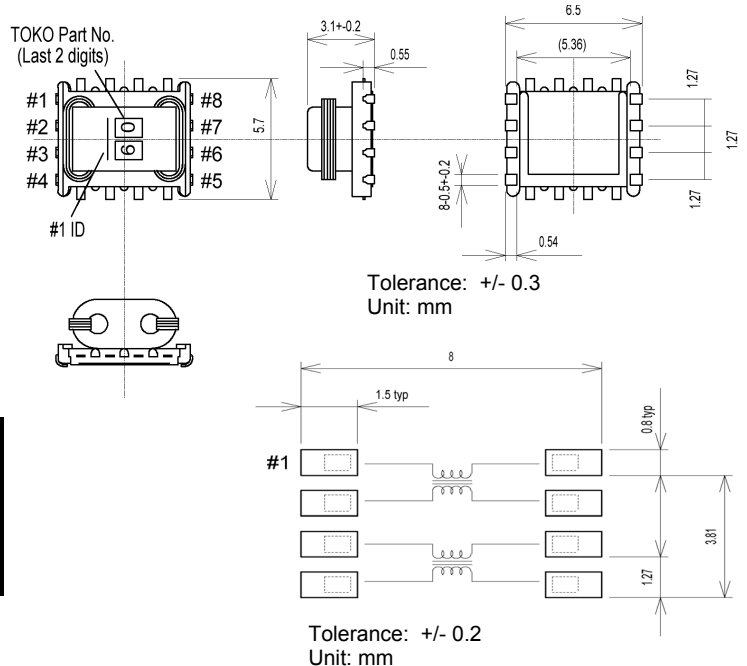

COMMON MODE CHOKE FOR IEEE 1394 APPLICATIONS

DESCRIPTION

The B5W is a dual wound common mode choke ideal for common mode noise attenuation in twisted pair cable interfaces as well as IEEE 1394 applications. An excellent impedance balance between two sets of twisted pairs is achieved by winding across a single core. One B5W common mode choke coil per interface port is possible with this dual winding configuration.

FEATURES

- Low profile: 3.4 mm (Max.)
- Common mode impedance of 220 Ω at 100 MHz (typical)
- Operating temperature: -10°C to +60°C
- Storage temperature: -25°C to +70°C
- Suitable for reflow soldering
- Packaged on 2,000 piece reels

DIMENSIONS AND FOOTPRINT

Toko Part No.	Insertion Loss		I _{DC}	R _{DC}	Withstand Voltage
857CM-0009	50 MHz	2.8 dB +/- 2.0 dB	0.65 A (Max.)	0.3 Ω (Max.)	100 VDC
	100 MHz	7.3 dB +/- 2.5 dB			
	300 MHz	12.0 dB +/- 3.0 dB			
	500 MHz	14.0 dB +/- 3.0 dB			

APPLICATIONS

Twisted Pair Cable Interface

B5W (857CM-0009)

IEEE 1394 Port

B5W Series

ATTENUATION AND IMPEDANCE CHARACTERISTICS OF 857CM-0009

The information furnished by TOKO, Inc., is believed to be accurate and reliable. However, TOKO reserves the right to make changes or improvements in the design, specification, or manufacture of its products without further notice. TOKO does not assume any liability arising from the application or use of any product or circuit described herein, nor for infringements of patents or other rights of third parties which may result from the use of its products. No license is granted by implication or otherwise under any patent or patent rights of TOKO, Inc.