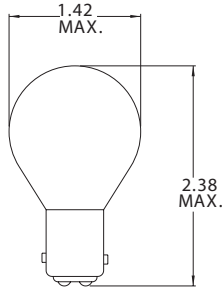

Chicago Miniature Lighting, LLC

Lighting the world since 1910

S-11 Double Contact Bayonet Base,
T-3/4 Wire Terminal &
T-3/4 Micro-Midget Flange Base

S-11 Double Contact Bayonet Base

Part Number	Design Voltage	Amps	MSCP	Life Hours	Filament Type
CM1724	6.2	4.50	32.0	400	C-6
CM310	28.0	.90	32.0	300	C-2V
CM312	28.0	1.29	50.0	300	C-2V

T-3/4 Wire Terminal

Part Number	Design Voltage	Amps	MSCP	Life Hours	Filament Type
CM7101	1.5	.015	.010	5,000	C-2R
CM28	4.5	.021	.020	5,000	C-2R
CM30	4.5	.021	.020	5,000	C-2R
CM3102	4.5	.022	.020	5,000	C-2R
CM2	5.0	.021	.030	10,000	C-2R
CM6153	5.0	.060	.150	3,000	C-2R
CM6803	5.0	.060	.030	60,000	C-2R
CM6833	5.0	.060	.050	25,000	C-2R
CM7102	5.0	.115	.200	5,000	C-2R
CM7133	5.0	.075	.090	25,000	C-2R
CM7153	5.0	.115	.150	40,000	C-2R
CM8537	5.0	.015	.020	1,000	C-2R
CM8666	5.0	.080	.150	15,000	C-2R