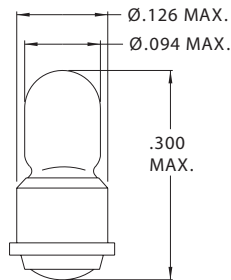

Chicago Miniature Lighting, LLC

Lighting the world since 1910

S-11 Double Contact Bayonet Base,
T-3/4 Wire Terminal &
T-3/4 Micro-Midget Flange Base

S-11 Double Contact Bayonet Base

Part Number	Design Voltage	Amps	MSCP	Life Hours	Filament Type
CM1724	6.2	4.50	32.0	400	C-6
CM310	28.0	.90	32.0	300	C-2V
CM312	28.0	1.29	50.0	300	C-2V

T-3/4 Wire Terminal

Part Number	Design Voltage	Amps	MSCP	Life Hours	Filament Type
CM7101	1.5	.015	.010	5,000	C-2R
CM28	4.5	.021	.020	5,000	C-2R
CM30	4.5	.021	.020	5,000	C-2R
CM3102	4.5	.022	.020	5,000	C-2R
CM2	5.0	.021	.030	10,000	C-2R
CM6153	5.0	.060	.150	3,000	C-2R
CM6803	5.0	.060	.030	60,000	C-2R
CM6833	5.0	.060	.050	25,000	C-2R
CM7102	5.0	.115	.200	5,000	C-2R
CM7133	5.0	.075	.090	25,000	C-2R
CM7153	5.0	.115	.150	40,000	C-2R
CM8537	5.0	.015	.020	1,000	C-2R
CM8666	5.0	.080	.150	15,000	C-2R

T-3/4 Micro-Midget Flange Base

Part Number	Design Voltage	Amps	MSCP	Life Hours	Filament Type
CM3810	1.5	.015	.003	10,000	C-6
CM3811	1.5	.015	.010	5,000	C-6
CM7121	2.5	.110	.001	10,000	C-2R
CM6183	5.0	.060	.150	3,000	C-2
CM7122	5.0	.021	.030	10,000	C-2R
CM7123	5.0	.115	.200	5,000	C-2R
CM8270	5.0	.115	.150	40,000	C-2R