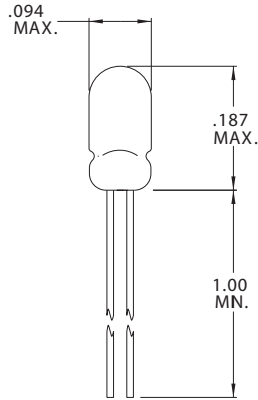

Chicago Miniature Lighting, LLC

Lighting the world since 1910

S-11 Double Contact Bayonet Base,
T-3/4 Wire Terminal &
T-3/4 Micro-Midget Flange Base

S-11 Double Contact Bayonet Base

Part Number	Design Voltage	Amps	MSCP	Life Hours	Filament Type
CM1724	6.2	4.50	32.0	400	C-6
CM310	28.0	.90	32.0	300	C-2V
CM312	28.0	1.29	50.0	300	C-2V

T-3/4 Wire Terminal

Part Number	Design Voltage	Amps	MSCP	Life Hours	Filament Type
CM7101	1.5	.015	.010	5,000	C-2R
CM28	4.5	.021	.020	5,000	C-2R
CM30	4.5	.021	.020	5,000	C-2R
CM3102	4.5	.022	.020	5,000	C-2R
CM2	5.0	.021	.030	10,000	C-2R
CM6153	5.0	.060	.150	3,000	C-2R
CM6803	5.0	.060	.030	60,000	C-2R
CM6833	5.0	.060	.050	25,000	C-2R
CM7102	5.0	.115	.200	5,000	C-2R
CM7133	5.0	.075	.090	25,000	C-2R
CM7153	5.0	.115	.150	40,000	C-2R
CM8537	5.0	.015	.020	1,000	C-2R
CM8666	5.0	.080	.150	15,000	C-2R

T-3/4 Micro-Midget Flange Base

Part Number	Design Voltage	Amps	MSCP	Life Hours	Filament Type
CM3810	1.5	.015	.003	10,000	C-6
CM3811	1.5	.015	.010	5,000	C-6
CM7121	2.5	.110	.001	10,000	C-2R
CM6183	5.0	.060	.150	3,000	C-2
CM7122	5.0	.021	.030	10,000	C-2R
CM7123	5.0	.115	.200	5,000	C-2R
CM8270	5.0	.115	.150	40,000	C-2R